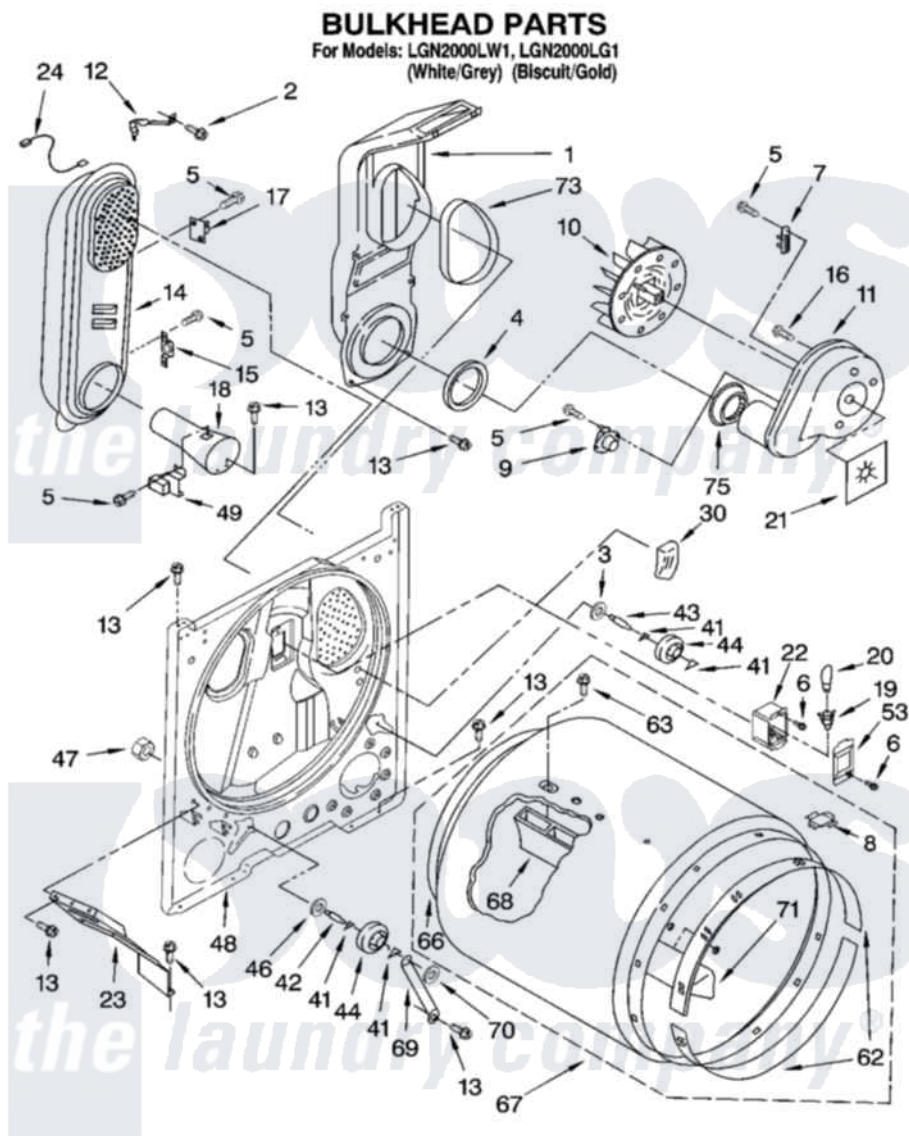

Whirlpool LGN2000LW1 03 - BULKHEAD PARTS

8180314

5

Whirlpool [Residential Whirlpool LGN2000LW1 Dryer Parts](#) Parts Diagram 03 - BULKHEAD PARTS
Click on the part number to view part

Item	Original Part Number	Replaced By	Status	Part Description
1	348368			Lint Chute Assembly
2	489463			Screw, 8-18 X 1/16
3	3388703			Washer, Support
4	347139			Seal, Lint Chute
5	90767			Screw, 8A X 3/8 HeX Washer Head Tapping
6	487909	488729		Screw
7	3392519			Thermal Limiter
8	8066086			Plug, Drum Hole
9	8318268			Thermostat, Internal-Bias
10	694089			Wheel, Blower
11	8557384	8577230		Housing, Blower
12	3398161			CLIP
13	343641	681414		Screw, 10AB X 1/2
14	8530285	279980		Box
15	3403140			Thermostat, High-Limit 205F
16	3390647	488729		Screw

17	280010		Kit, Thermal Cut-Off
18	8066049		Funnel, Burner Light
19	3403634	W10136369	Socket, Drum Light Assembly
20	3406124	22002263	Lamp
21	3394196		Seal, Blower Shaft
22	3977373		Bracket, Drum Light
23	3406022		Bracket, Bulkhead
24	3401707		Jumper, Tco-High Limit
30	3976479	279366	Electrode
41	690997		Washer, Thrust
42	3399506	W10359270	Shaft, Drum Roller Threads
43	3399507	W10359269	Shaft, Drum Roller Threads
44	3397588	349241T	Support
46	348197		Washer, Support
47	3359452		Nut, Lock
48	3403414		Bulkhead
49	338906		Radiant, Sensor
53	3402841	8532165	Lens, Drum Light
62	692526	279441	BeaRng-Rng
63	97787	W10109200	Screw, Baffle Mounting
66	3406130	279857	Seal
67	695587		Drum Assembly
68	692490		Baffle, Drum
69	3976434		Bracket, Support Shaft
70	90296		Nut, Push On
71	3403636		Baffle, Drum
73	339956		Seal, Air Duct To Bulkhead
75	696302		Shield, Exhaust