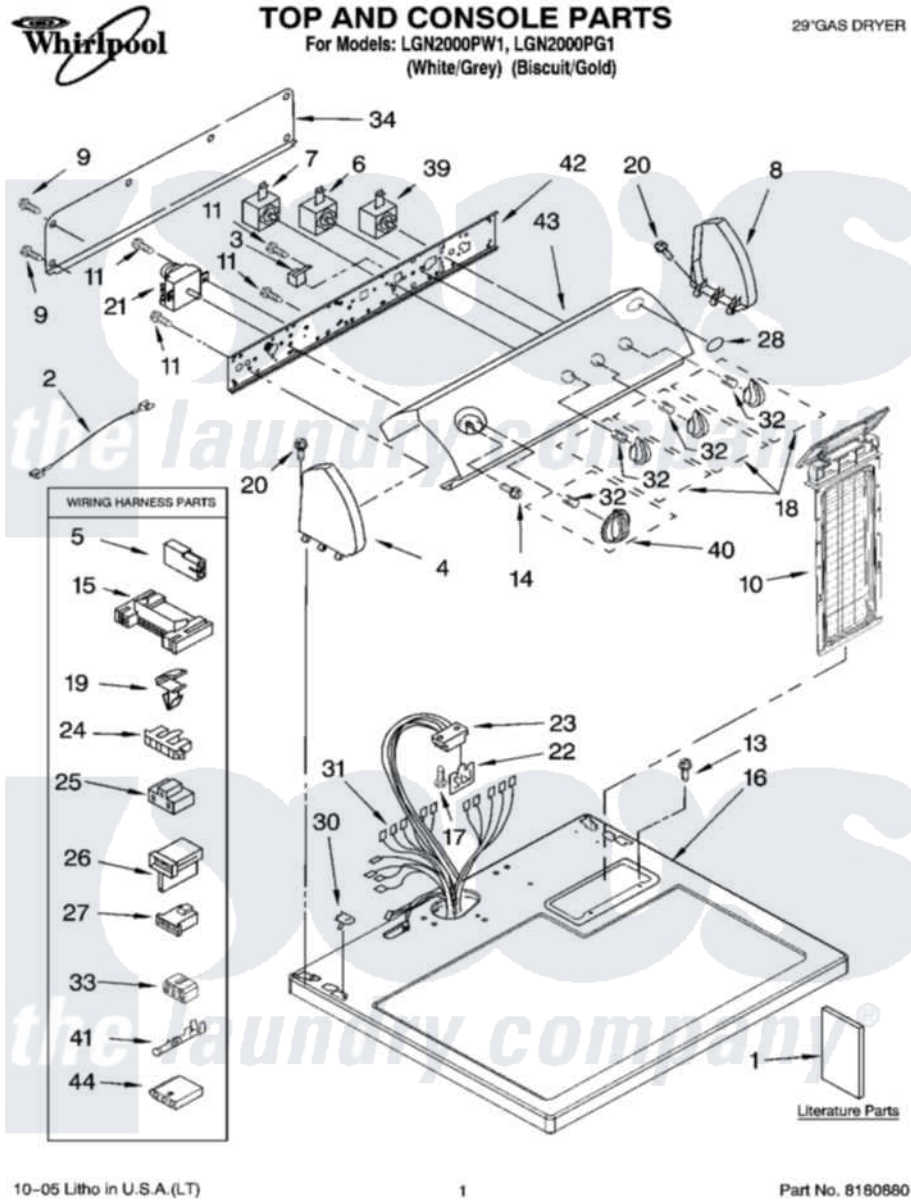

Whirlpool LGN2000PG1 01 - TOP AND CONSOLE PARTS

Whirlpool Residential Whirlpool LGN2000PG1 Dryer Parts Parts Diagram 01 - TOP AND CONSOLE PARTS
 Click on the part number to view part

Item	Original Part Number	Replaced By	Status	Part Description
1	8533770		Not Available	Sheet, Cycle Feature
"	8562584		Not Available	Instructions, Installation
"	8578181		Not Available	Use & Care Guide
"	3406668		Not Available	Wiring Diagram
"	N/A		Not Available	Following May Be Purchased DO-IT-YOURSELF REPAIR MANUALS
"	677818		Not Available	Manual, Do-It- Yourself Repair (Dryer)
2	3401684			Jumper, Wire
3	694419			Mini-Buzzer
4	8271365	279962		Endcap
"	8271368	279965		Endcap
5	717252			Receptacle, Terminal
6	3405154			Switch Rotary
7	8530169			Switch, Temperature
8	8271359	279962		Endcap

"	8271362	279965	Endcap
9	693995		Screw, Hex Head
10	8557857		Screen, Lint
"	8557858		Screen, Lint
11	8533971	90767	Screw, 8A X 3/8 HeX Washer Head Tapping
13	688983	487240	Screw, For Mtg. Service Capacitor
14	8533951	3400859	Screw, Grounding
15	3395683		Receptacle, Multi-Terminal
16	8557930	8563985	Top
"	8557931	8563986	Top
17	359625	487240	Screw, For Mtg. Service Capacitor
18	8544937		Knob, Control
"	8544938		Knob, Control
19	3394427		Clip-Harness
20	388326		Screw, 8-18 X 1.25
21	3406725		Timer Assembly
22	8558178		Control, Electronic
23	3391885		Connector, Edge
24	3397269		Connector, Timer
25	3401144		Connector
26	3403499		Connector, 2-Postion
27	3403498		Connector, 3-Position
28	3400985		Medallion
30	357213		Nut, Push-In
31	8299890		Harness, Wiring
32	8536939		Clip, Knob
33	3347243		Block, Disconnect
34	8274261		Do-It-Yourself Repair Manuals
39	3398095		Switch, Push-To-Start
40	8544957		Timer Knob Assembly
"	8544958		Timer Knob Assembly
41	94614		Terminal
42	8544895		Bracket, Control
43	8545988		Panel, Control
"	8545989		Panel, Control
44	3936144		Do-It-Yourself Repair Manuals