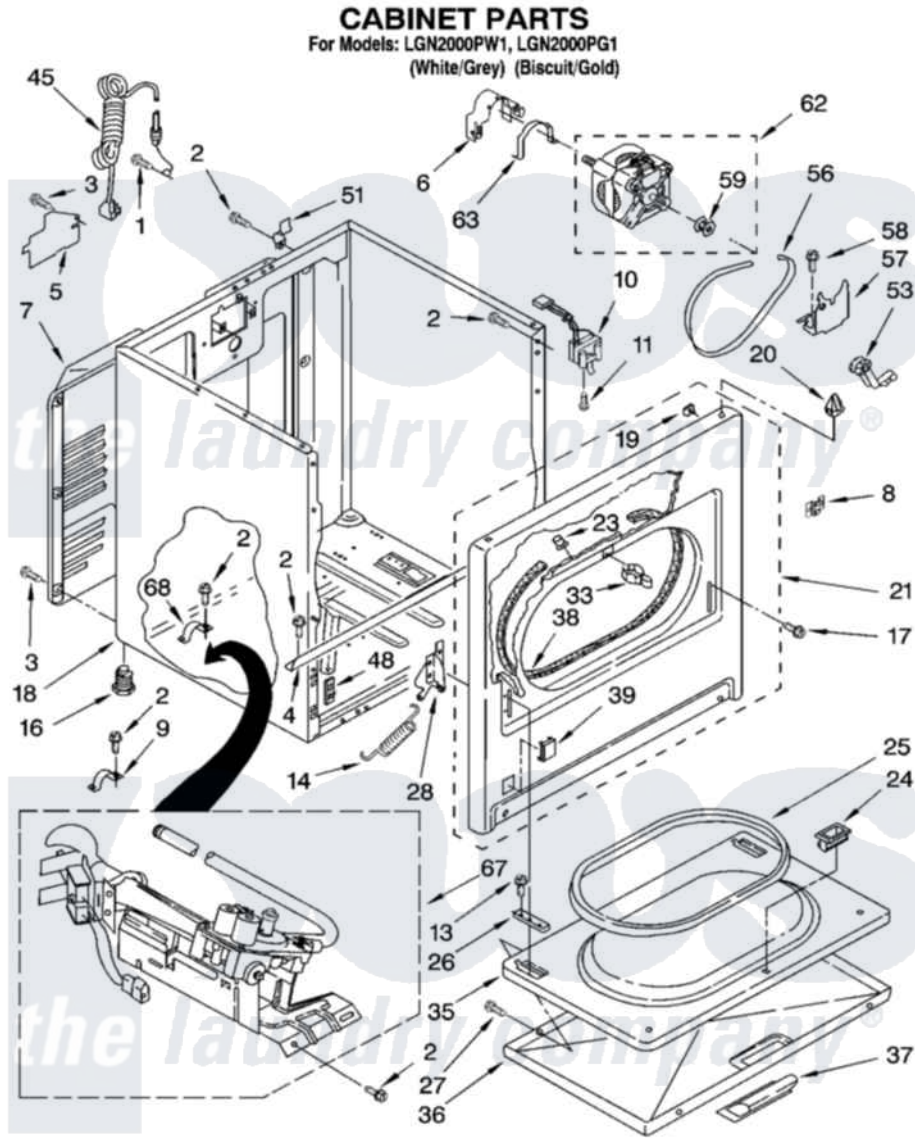

# Whirlpool LGN2000PG1 02 - CABINET PARTS

8180880

3

Whirlpool [Residential Whirlpool LGN2000PG1 Dryer Parts](#) Parts Diagram 02 - CABINET PARTS  
Click on the part number to view part

Item	Original Part Number	Replaced By	Status	Part Description
1	697776	<a href="#">4331106</a>		Screw, No.10-32 X 7/16
2	343641	<a href="#">681414</a>		Screw, 10AB X 1/2
3	<a href="#">693995</a>			Screw, Hex Head
4	<a href="#">8541400</a>			Bracket, Cabinet
5	<a href="#">3396795</a>			Cover, Terminal Block
6	<a href="#">3404162</a>			Clamp, Motor
7	3396805	<a href="#">280043</a>		Panel-Rear
8	8546676	<a href="#">W10041960</a>		Spring, Door
9	<a href="#">3980175</a>			Clamp, Elbow
10	<a href="#">3406107</a>			Door Switch Assembly
11	697773	<a href="#">3395530</a>		Screw
13	3357011	<a href="#">308685</a>		Side Trim )
14	8541401	<a href="#">W10041960</a>		Spring, Door
16	3392100	<a href="#">49621</a>		Feet-Leveling
"	<a href="#">279810</a>			Foot-Optional
17	342043	<a href="#">486146</a>		Screw