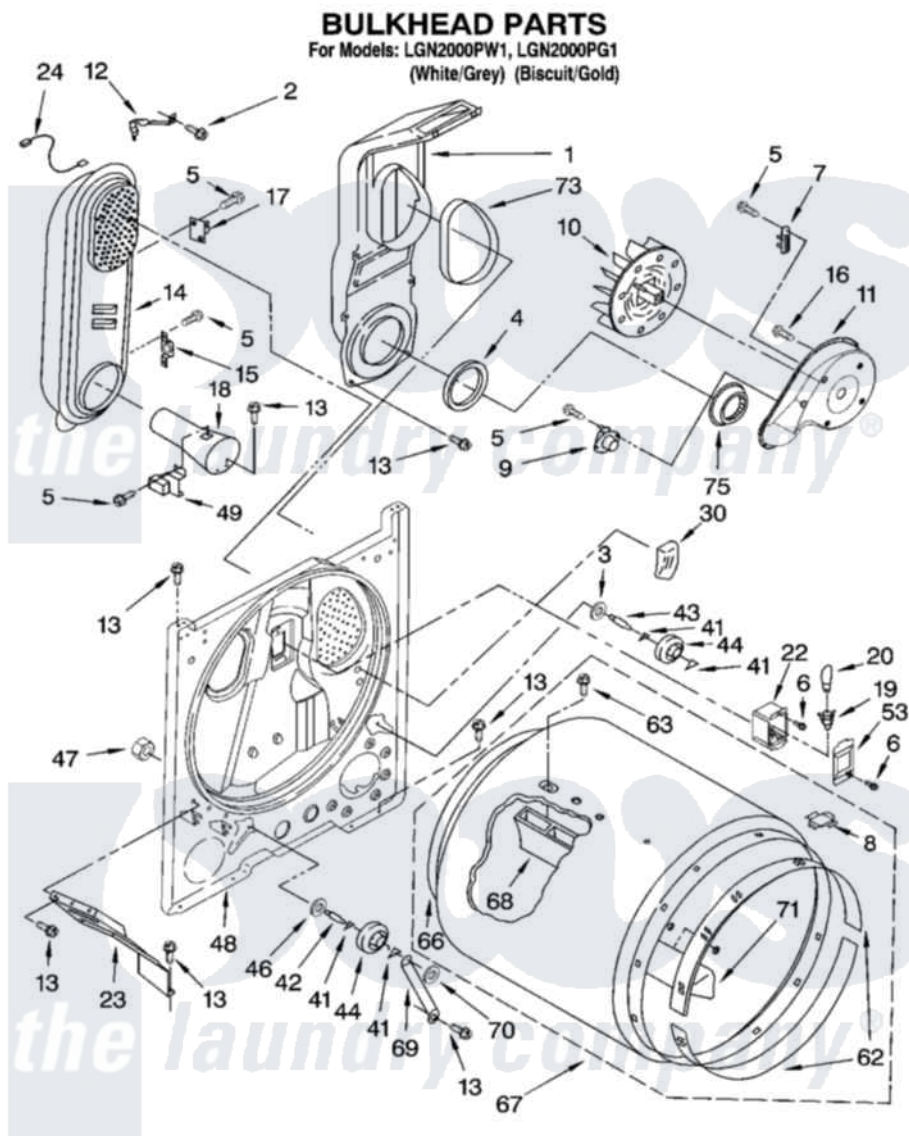

Whirlpool LGN2000PG1 03 - BULKHEAD PARTS

8180880

5

Whirlpool [Residential Whirlpool LGN2000PG1 Dryer Parts](#) Parts Diagram 03 - BULKHEAD PARTS
Click on the part number to view part

Item	Original Part Number	Replaced By	Status	Part Description
1	348368			Lint Chute Assembly
2	489463			Screw, 8-18 X 1/16
3	3388703			Washer, Support
4	347139			Seal, Lint Chute
5	90767			Screw, 8A X 3/8 HeX Washer Head Tapping
6	487909	488729		Screw
7	3392519			Thermal Limiter
8	8066086			Plug, Drum Hole
9	8318268			Thermostat, Internal-Bias
10	694089			Wheel, Blower
11	8577230			Housing, Blower
12	3398161			CLIP
13	343641	681414		Screw, 10AB X 1/2
14	8530285	279980		Box
15	3403140			Thermostat, High-Limit 205F
16	3390647	488729		Screw

17	280010		Kit, Thermal Cut-Off
18	8066049		Funnel, Burner Light
19	3403634	W10136369	Socket, Drum Light Assembly
20	3406124	22002263	Lamp
22	3977373		Bracket, Drum Light
23	3406022		Bracket, Bulkhead
24	3401707		Jumper, Tco-High Limit
30	3976479	279366	Electrode
41	690997		Washer, Thrust
42	3399506	W10359270	Shaft, Drum Roller Threads
43	3399507	W10359269	Shaft, Drum Roller Threads
44	3397590	349241T	Support
46	348197		Washer, Support
47	3359452		Nut, Lock
48	3403414		Bulkhead
49	338906		Radiant, Sensor
53	3402841	8532165	Lens, Drum Light
62	692526	279441	BeaRng-Rng
63	97787	W10109200	Screw, Baffle Mounting
66	3406130	279857	Seal
67	695587		Drum Assembly
68	692490		Baffle, Drum
69	3976434		Bracket, Support Shaft
70	90296		Nut, Push On
71	3403636		Baffle, Drum
73	339956		Seal, Air Duct To Bulkhead
75	696302		Shield, Exhaust