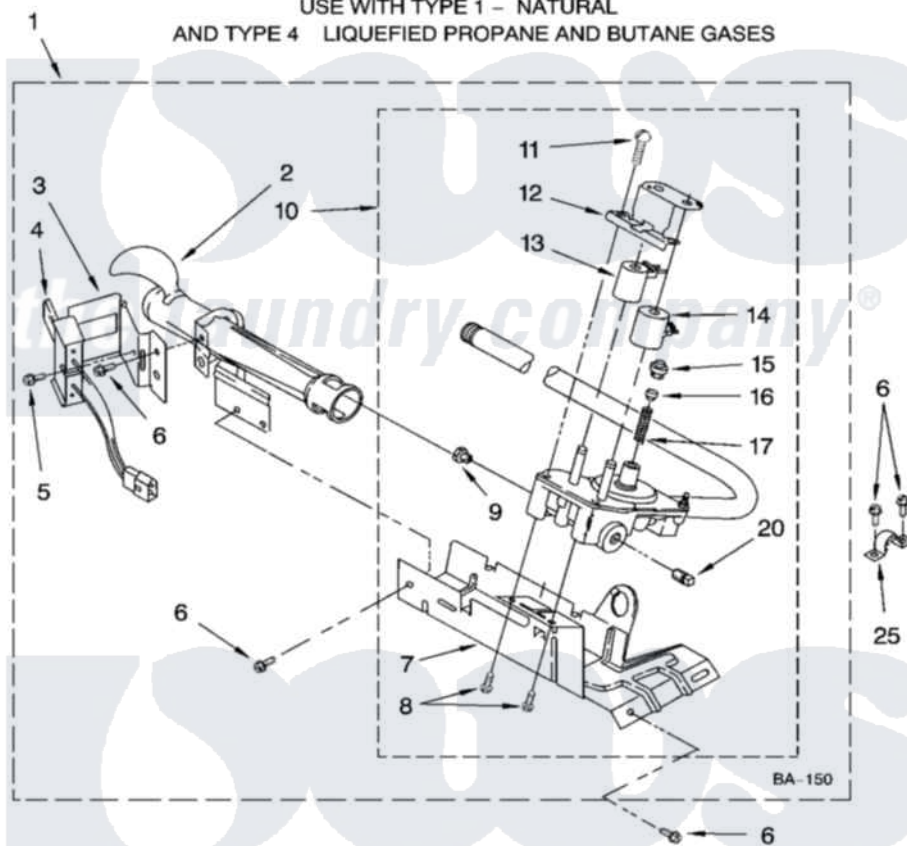

Whirlpool LGN2000PG1 04 - 8318272 BURNER ASSEMBLY, OPTIONAL PARTS (NOT INCLUDED)

8318272 BURNER ASSEMBLY

For Models: LGN2000PW1, LGN2000PG1

(White/Grey) (Biscuit/Gold)

USE WITH TYPE 1 - NATURAL

AND TYPE 4 LIQUEFIED PROPANE AND BUTANE GASES

8180880

7

Whirlpool [Residential Whirlpool LGN2000PG1 Dryer Parts](#) Parts Diagram 04 - 8318272 BURNER ASSEMBLY, OPTIONAL PARTS (NOT INCLUDED).
Click on the part number to view part

Item	Original Part Number	Replaced By	Status	Part Description
1	8318272	W10465748		Burner-Gas
2	688617	693140		Burner
3	694298			Bracket, Ignitor
4	686590	279311		Ignitor
5	3393909			Screw, 8-32 X 7/8
6	343641	681414		Screw, 10AB X 1/2
7	693986			Base, Burner
8	3387057			Screw, 10-16 X 1/2 Orifice, Burner
9	234826			Orifice, Burner Type 1
"	229742			Orifice, Burner
"	234868			Orifice, Burner
10	8318277	W10337269		Valve-Gas
11	694421			Screw, Bracket Mounting
12	694538			Bracket, Shunt