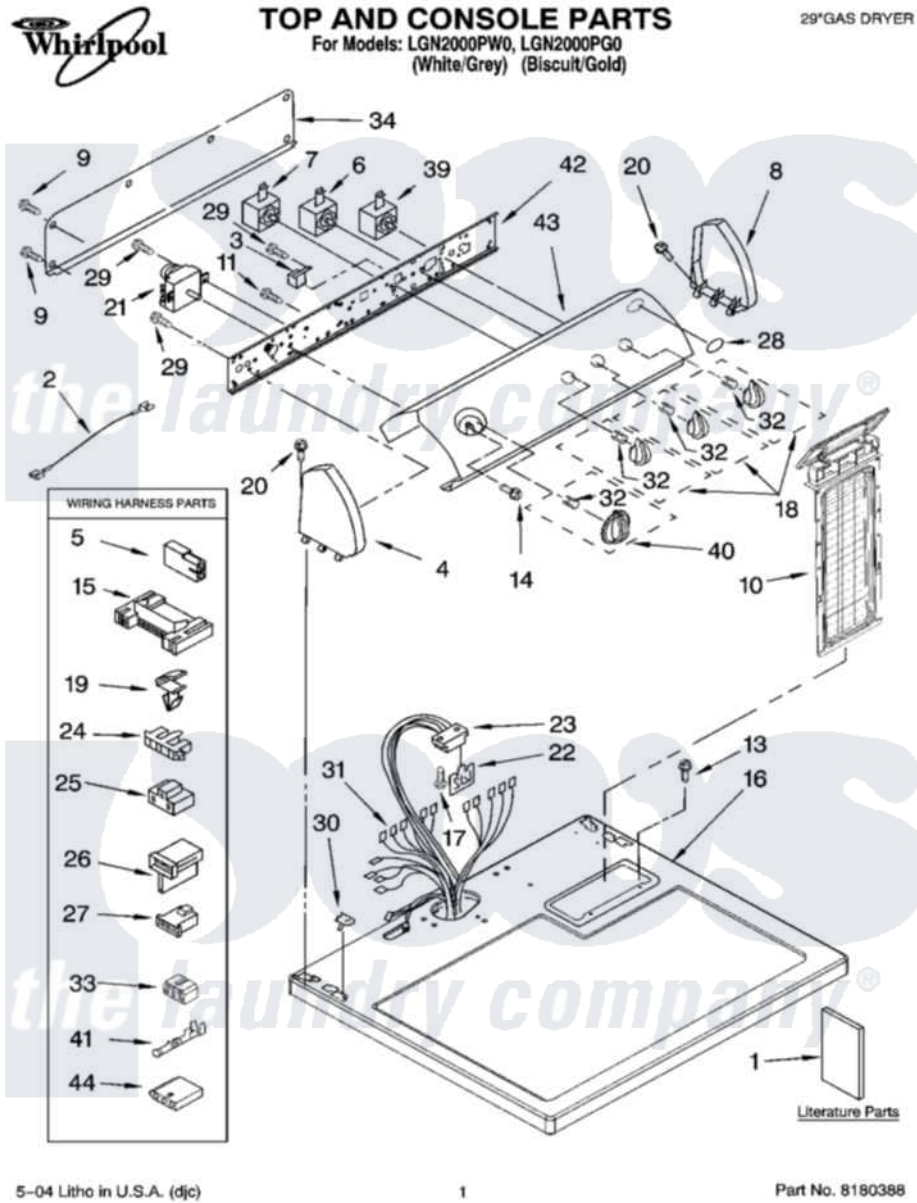

**Whirlpool LGN2000PW0 01 - TOP AND CONSOLE PARTS OPTIONAL PARTS (NOT INCLUDED)**

Whirlpool Residential Whirlpool LGN2000PW0 Dryer Parts Diagram 01 - TOP AND CONSOLE PARTS OPTIONAL PARTS (NOT INCLUDED)

Click on the part number to view part

Item	Original Part Number	Replaced By	Status	Part Description
1	LIT8533770		Not Available	Literature Parts (Sheet, Cycle Feature)
"	LIT8535832		Not Available	Literature Parts (Instructions, Installation)
"	LIT3979614		Not Available	Literature Parts (Use & Care Guide)
"	LIT3406668		Not Available	Literature Parts (Label, Wiring Diagram)
"	N/A		Not Available	Following May Be Purchased DO-IT-YOURSELF REPAIR MANUALS
"	LIT677818	<a href="#">677818L</a>		Diy
2	<a href="#">3401684</a>			Jumper, Wire
3	<a href="#">694419</a>			Mini-Buzzer
4	8271365	<a href="#">279962</a>		Endcap
"	8271368	<a href="#">279965</a>		Endcap
5	<a href="#">717252</a>			Receptacle, Terminal