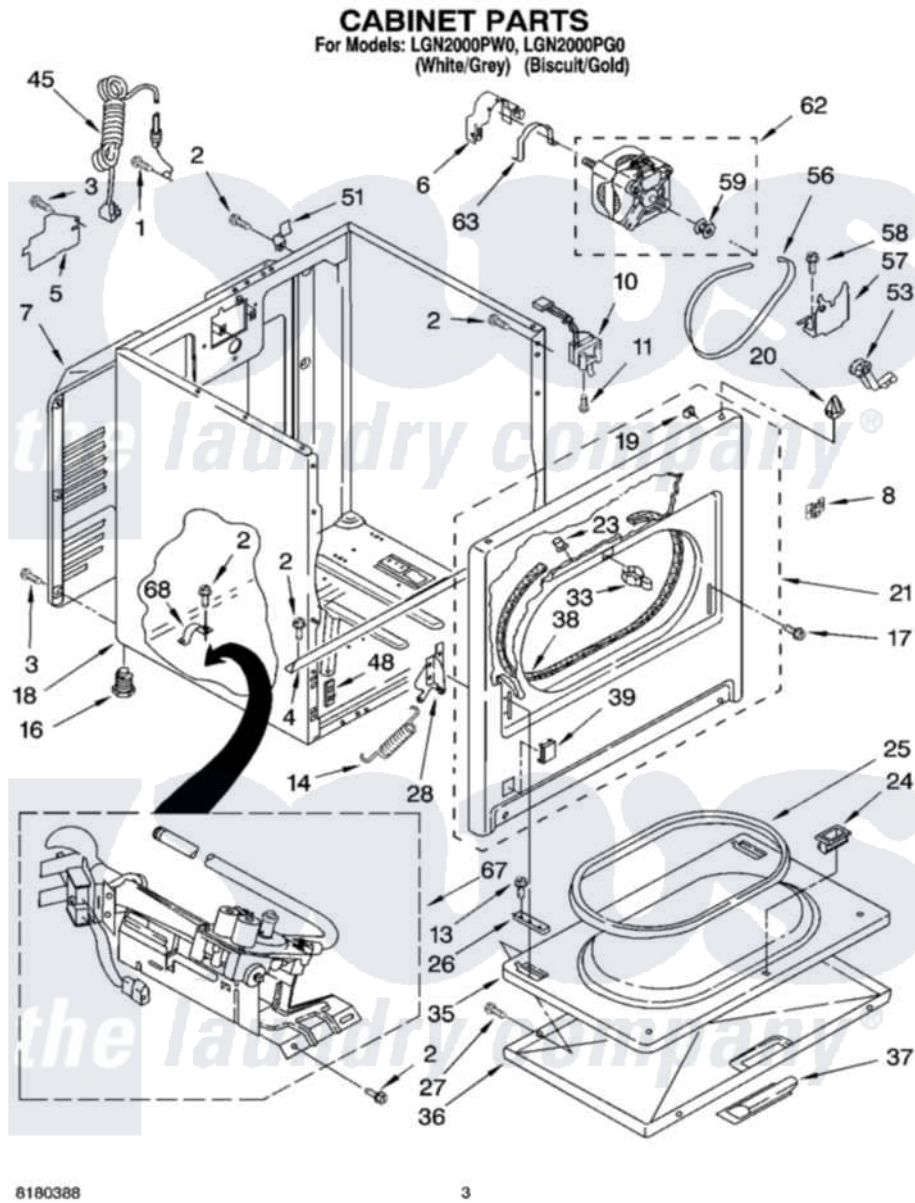

Whirlpool LGN2000PW0 02 - CABINET PARTS

Whirlpool [Residential Whirlpool LGN2000PW0 Dryer Parts](#) Parts Diagram 02 - CABINET PARTS
Click on the part number to view part

| Item | Original Part Number | Replaced By | Status | Part Description |
|------|-------------------------|---------------------------|--------|------------------------|
| 1 | 697776 | 4331106 | | Screw, No.10-32 X 7/16 |
| 2 | 343641 | 681414 | | Screw, 10AB X 1/2 |
| 3 | 693995 | | | Screw, Hex Head |
| 4 | 8541400 | | | Bracket, Cabinet |
| 5 | 3396795 | | | Cover, Terminal Block |
| 6 | 3404162 | | | Clamp, Motor |
| 7 | 3396805 | 280043 | | Panel-Rear |
| 8 | 8546676 | W10041960 | | Spring, Door |
| 10 | 3406107 | | | Door Switch Assembly |
| 11 | 697773 | 3395530 | | Screw |
| 13 | 3357011 | 308685 | | Side Trim) |
| 14 | 8541401 | W10041960 | | Spring, Door |
| 16 | 3392100 | 49621 | | Feet-Leveling |
| " | 279810 | | | Foot-Optional |
| 17 | 342043 | 486146 | | Screw |
| 18 | 8530603 | 8533643 | | Cabinet |