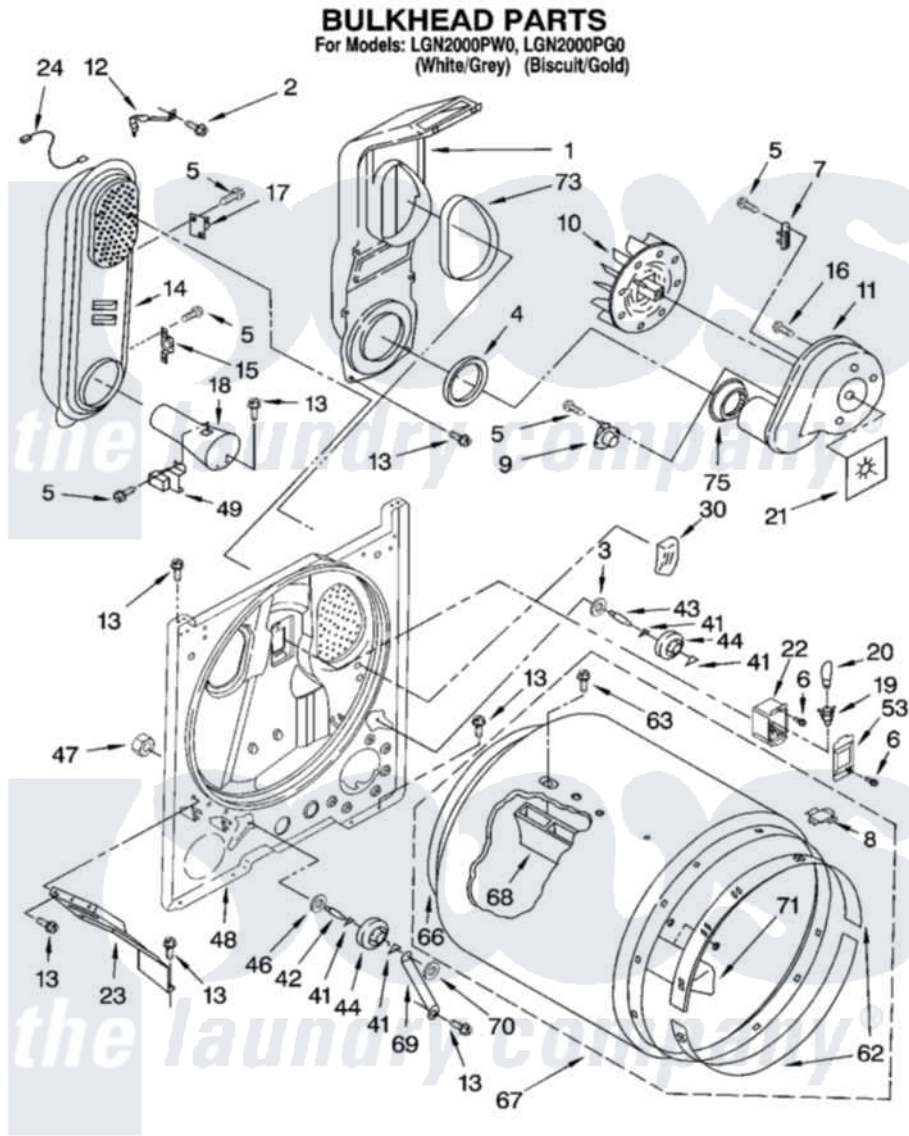

Whirlpool LGN2000PW0 03 - BULKHEAD PARTS

8180388

5

Whirlpool [Residential Whirlpool LGN2000PW0 Dryer Parts](#) Parts Diagram 03 - BULKHEAD PARTS
Click on the part number to view part

Item	Original Part Number	Replaced By	Status	Part Description
1	348368			Lint Chute Assembly
2	489463			Screw, 8-18 X 1/16
3	3388703			Washer, Support
4	347139			Seal, Lint Chute
5	90767			Screw, 8A X 3/8 HeX Washer Head Tapping
6	487909	488729		Screw
7	3392519			Thermal Limiter
8	8066086			Plug, Drum Hole
9	8318268			Thermostat, Internal-Bias
10	694089			Wheel, Blower
11	8557384	8577230		Housing, Blower
12	3398161			CLIP
13	343641	681414		Screw, 10AB X 1/2
14	8530285	279980		Box
15	3403140			Thermostat, High-Limit 205F
16	3390647	488729		Screw

17	280010		Kit, Thermal Cut-Off
18	8066049		Funnel, Burner Light
19	3403634	W10136369	Socket, Drum Light Assembly
20	3406124	22002263	Lamp
21	3394196		Seal, Blower Shaft
22	3977373		Bracket, Drum Light
23	3406022		Bracket, Bulkhead
24	3401707		Jumper, Tco-High Limit
30	3976479	279366	Electrode
41	690997		Washer, Thrust
42	3399506	W10359270	Shaft, Drum Roller Threads
43	3399507	W10359269	Shaft, Drum Roller Threads
44	3397588	349241T	Support
46	348197		Washer, Support
47	3359452		Nut, Lock
48	3403414		Bulkhead
49	338906		Radiant, Sensor
53	3402841	8532165	Lens, Drum Light
62	692526	279441	BeaRng-Rng
63	97787	W10109200	Screw, Baffle Mounting
66	3406130	279857	Seal
67	695587		Drum Assembly
68	692490		Baffle, Drum
69	3976434		Bracket, Support Shaft
70	90296		Nut, Push On
71	3403636		Baffle, Drum
73	339956		Seal, Air Duct To Bulkhead
75	696302		Shield, Exhaust