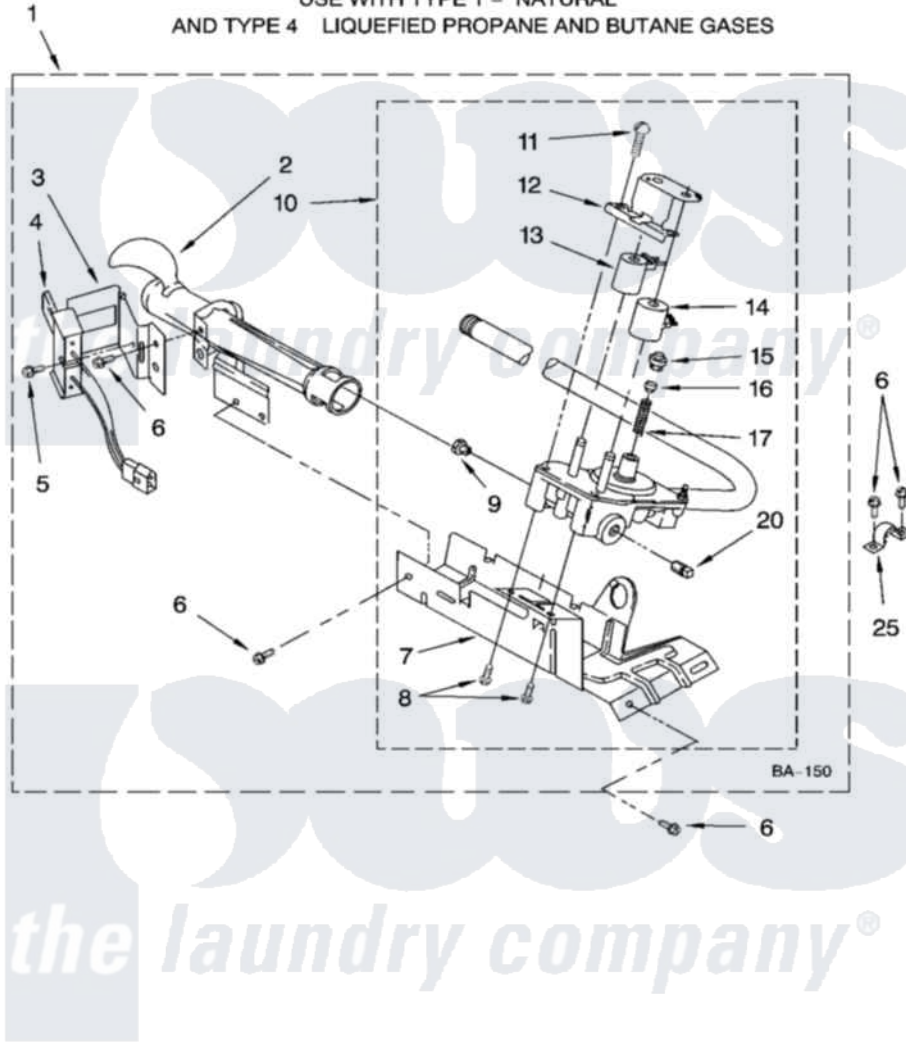

Whirlpool LGN2000PW0 04 - 8318272 BURNER ASSEMBLY

8318272 BURNER ASSEMBLY

For Models: LGN2000PW0, LGN2000PG0
(White/Grey) (Biscuit/Gold)

USE WITH TYPE 1 - NATURAL
AND TYPE 4 LIQUEFIED PROPANE AND BUTANE GASES

8180388

7

Whirlpool Residential Whirlpool LGN2000PW0 Dryer Parts Parts Diagram 04 - 8318272 BURNER ASSEMBLY
Click on the part number to view part

Item	Original Part Number	Replaced By	Status	Part Description
1	8318272	W10465748		Burner-Gas
2	688617	693140		Burner
3	694298			Bracket, Ignitor
4	686590	279311		Ignitor
5	3393909			Screw, 8-32 X 7/8
6	343641	681414		Screw, 10AB X 1/2
7	693986			Base, Burner
8	3387057			Screw, 10-16 X 1/2 Orifice, Burner
9	234826			Orifice, Burner Type 1
"	229742			Orifice, Burner
"	234868			Orifice, Burner
10	8318277	W10337269		Valve-Gas
11	694421			Screw, Bracket Mounting
12	694538			Bracket, Shunt
13	694540			Coil, 60 Hz
14	694539			Coil, 60 Hz