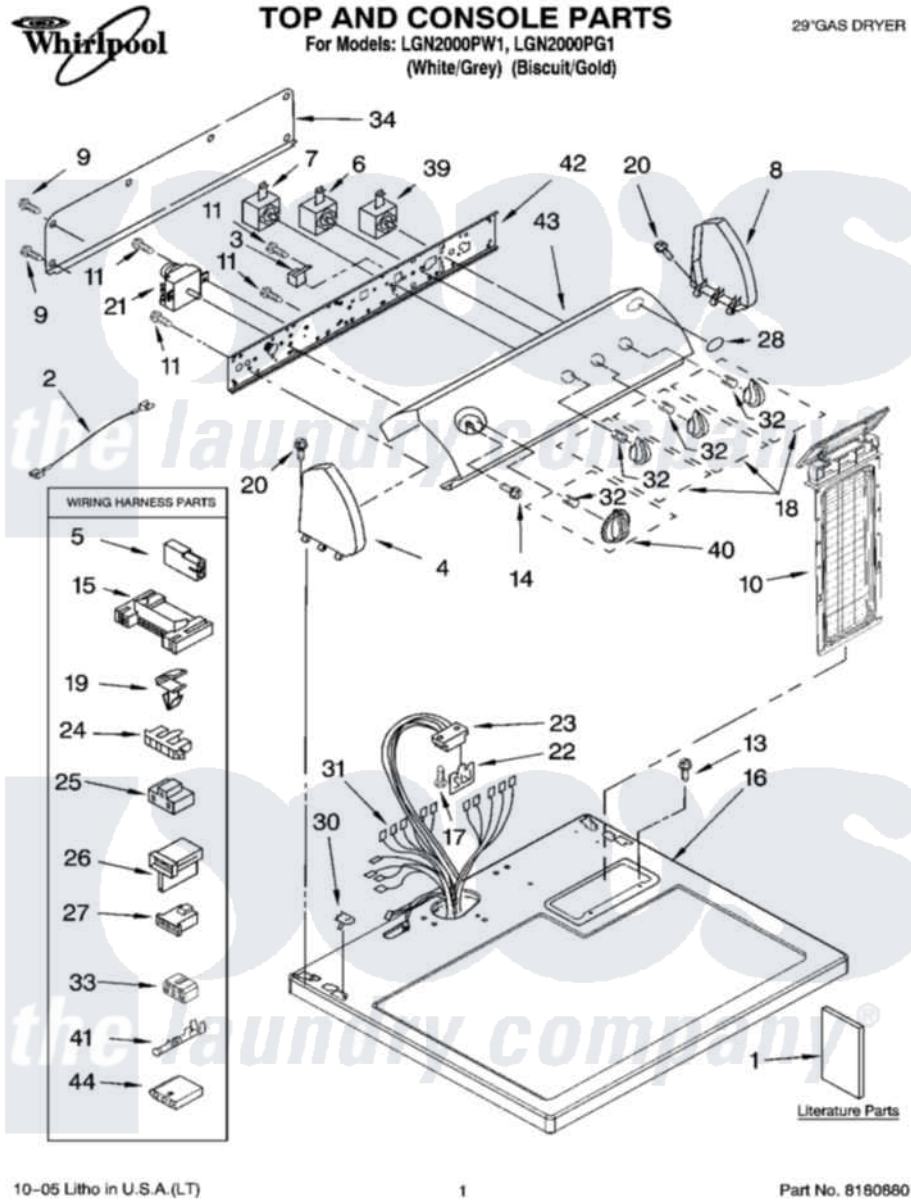

Whirlpool LGN2000PW1 01 - TOP AND CONSOLE PARTS

10-05 Litho in U.S.A.(LT)

1

Part No. 8160860

Whirlpool Residential Whirlpool LGN2000PW1 Dryer Parts Parts Diagram 01 - TOP AND CONSOLE PARTS
 Click on the part number to view part

Item	Original Part Number	Replaced By	Status	Part Description
1	8533770		Not Available	Sheet, Cycle Feature
"	8562584		Not Available	Instructions, Installation
"	8578181		Not Available	Use & Care Guide
"	3406668		Not Available	Wiring Diagram
"	N/A		Not Available	Following May Be Purchased DO-IT-YOURSELF REPAIR MANUALS
"	677818		Not Available	Manual, Do-It- Yourself Repair (Dryer)
2	3401684			Jumper, Wire
3	694419			Mini-Buzzer
4	8271365	279962		Endcap
"	8271368	279965		Endcap
5	717252			Receptacle, Terminal
6	3405154			Switch Rotary
7	8530169			Switch, Temperature
8	8271359	279962		Endcap

"	8271362	279965	Endcap
9	693995		Screw, Hex Head
10	8557857		Screen, Lint
"	8557858		Screen, Lint
11	8533971	90767	Screw, 8A X 3/8 HeX Washer Head Tapping
13	688983	487240	Screw, For Mtg. Service Capacitor
14	8533951	3400859	Screw, Grounding
15	3395683		Receptacle, Multi-Terminal
16	8557930	8563985	Top
"	8557931	8563986	Top
17	359625	487240	Screw, For Mtg. Service Capacitor
18	8544937		Knob, Control
"	8544938		Knob, Control
19	3394427		Clip-Harness
20	388326		Screw, 8-18 X 1.25
21	3406725		Timer Assembly
22	8558178		Control, Electronic
23	3391885		Connector, Edge
24	3397269		Connector, Timer
25	3401144		Connector
26	3403499		Connector, 2-Postion
27	3403498		Connector, 3-Position
28	3400985		Medallion
30	357213		Nut, Push-In
31	8299890		Harness, Wiring
32	8536939		Clip, Knob
33	3347243		Block, Disconnect
34	8274261		Do-It-Yourself Repair Manuals
39	3398095		Switch, Push-To-Start
40	8544957		Timer Knob Assembly
"	8544958		Timer Knob Assembly
41	94614		Terminal
42	8544895		Bracket, Control
43	8545988		Panel, Control
"	8545989		Panel, Control
44	3936144		Do-It-Yourself Repair Manuals