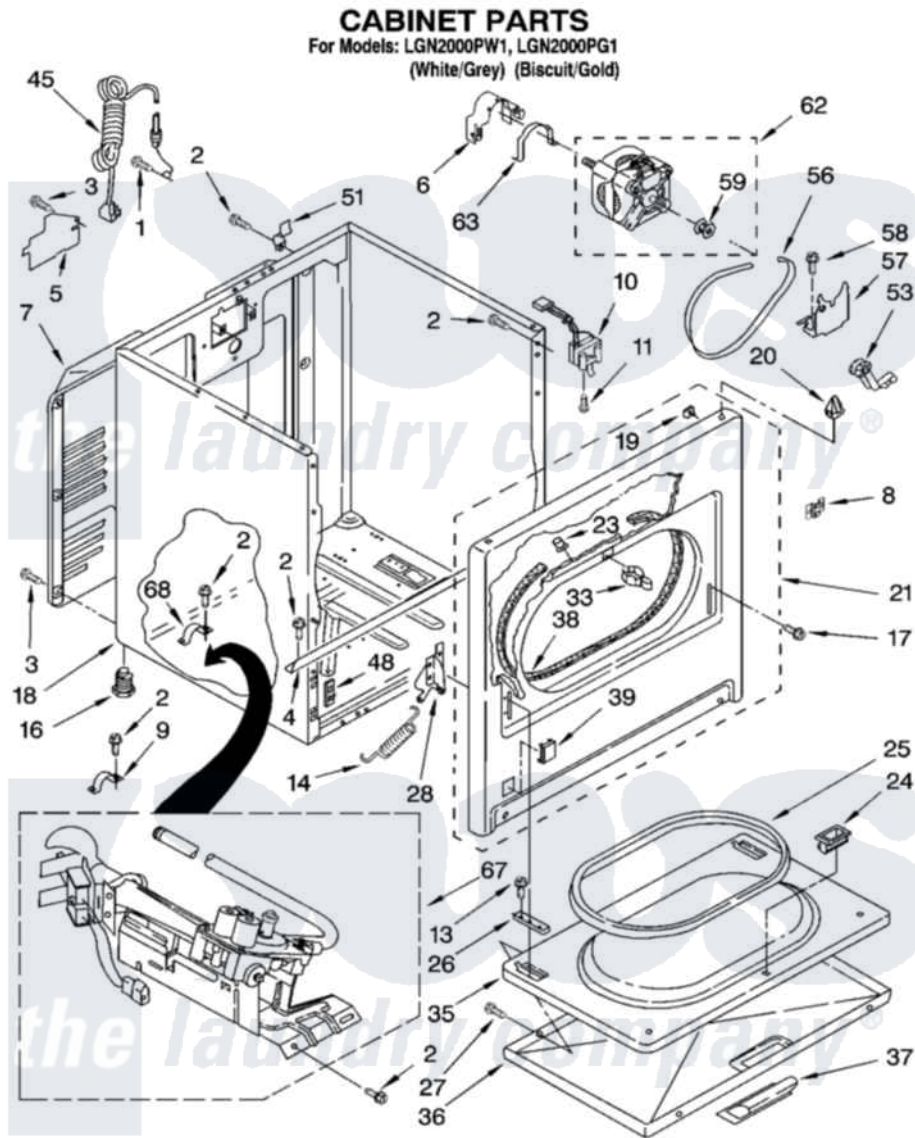

Whirlpool LGN2000PW1 02 - CABINET PARTS

8180880

3

Whirlpool [Residential Whirlpool LGN2000PW1 Dryer Parts](#) Parts Diagram 02 - CABINET PARTS
Click on the part number to view part

Item	Original Part Number	Replaced By	Status	Part Description
1	697776	4331106		Screw, No.10-32 X 7/16
2	343641	681414		Screw, 10AB X 1/2
3	693995			Screw, Hex Head
4	8541400			Bracket, Cabinet
5	3396795			Cover, Terminal Block
6	3404162			Clamp, Motor
7	3396805	280043		Panel-Rear
8	8546676	W10041960		Spring, Door
9	3980175			Clamp, Elbow
10	3406107			Door Switch Assembly
11	697773	3395530		Screw
13	3357011	308685		Side Trim)
14	8541401	W10041960		Spring, Door
16	3392100	49621		Feet-Leveling
"	279810			Foot-Optional
17	342043	486146		Screw

18	8530603	8533643	Cabinet
"	8530606	3977306	Cabinet
19	98234		Clip, U-Bend
20	690363	18776	Lock, Front Top
21	3395197	279740	Panel
"	3977243	279890	Panel
23	685203	279220	Clip
24	3389441		Door Catch Assembly
25	3390731		Seal, Door
26	337189		Clip, Hinge
27	694091		Trim, Side Right Hand
28	8066056		Hinge, Door
"	8066057		Hinge, Door
33	696144	279570	Latch
35	695737		Door, Rear
36	3393549		Door, Front
"	3977241		Door, Front
37	690270	348721	Handle
"	3977242		Handle, Door
38	3406129		Seal And Bearing Assembly
39	3394975		Plug, Front Panel
"	3394978		Plug, Front Panel
45	344020	3401402	Cord, Power
48	3394083		Clip, Front Panel
51	238088	8066217	Hinge, Top
53	691366		Idler And Pulley Assembly
56	8066065	341241	Belt
57	348780		Base, Motor
58	3400500		Bolt, 3405245 5/16-18 X 3/4
59	3394341	W10299847	Pulley-Motor
62	8066206	279827	Motor-Drve
63	660658		Clamp, Motor Mounting 343481 685441
67	8318272	W10465748	Burner-Gas
68	341029		Clamp, Pipe Door Spring