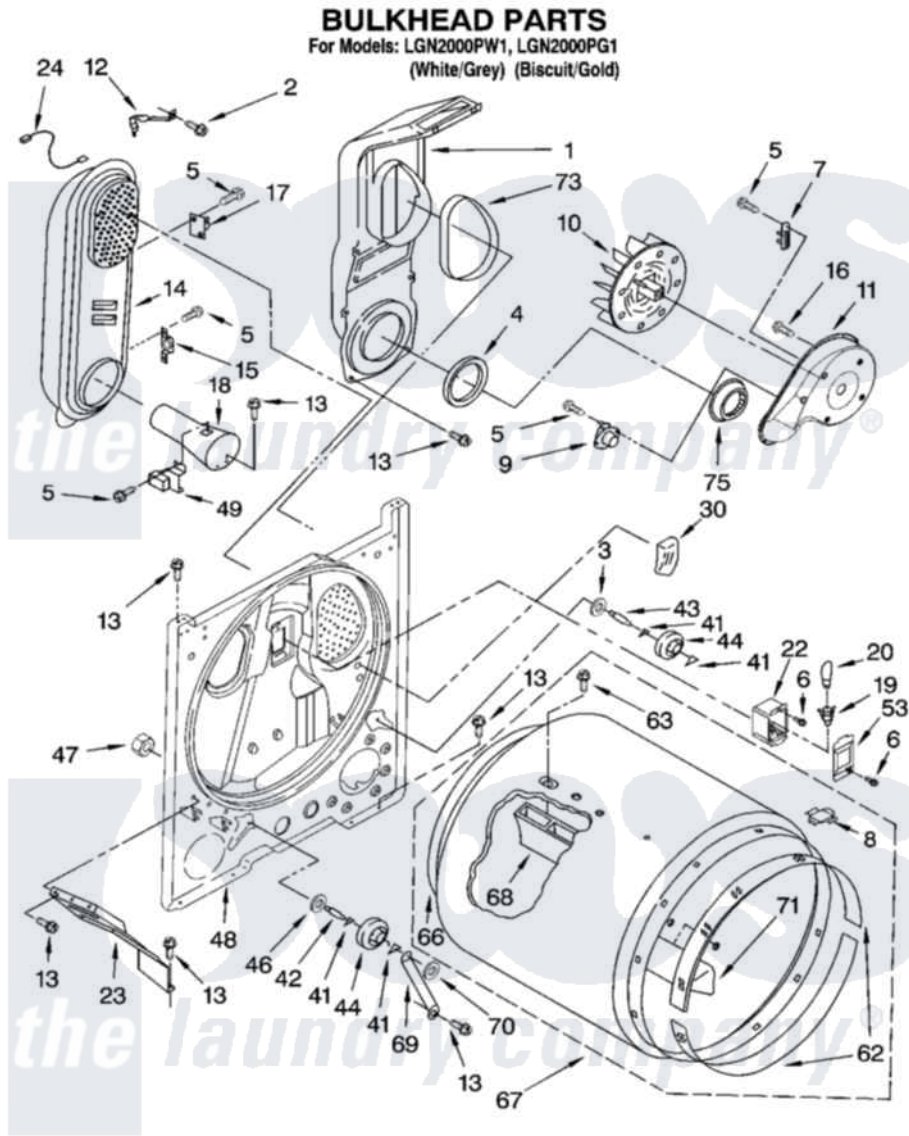

# Whirlpool LGN2000PW1 03 - BULKHEAD PARTS

8180880

5

Whirlpool [Residential Whirlpool LGN2000PW1 Dryer Parts](#) Parts Diagram 03 - BULKHEAD PARTS  
Click on the part number to view part

Item	Original Part Number	Replaced By	Status	Part Description
1	<a href="#">348368</a>			Lint Chute Assembly
2	<a href="#">489463</a>			Screw, 8-18 X 1/16
3	<a href="#">3388703</a>			Washer, Support
4	<a href="#">347139</a>			Seal, Lint Chute
5	<a href="#">90767</a>			Screw, 8A X 3/8 HeX Washer Head Tapping
6	487909	<a href="#">488729</a>		Screw
7	<a href="#">3392519</a>			Thermal Limiter
8	<a href="#">8066086</a>			Plug, Drum Hole
9	<a href="#">8318268</a>			Thermostat, Internal-Bias
10	<a href="#">694089</a>			Wheel, Blower
11	<a href="#">8577230</a>			Housing, Blower
12	3398161			CLIP
13	343641	<a href="#">681414</a>		Screw, 10AB X 1/2
14	8530285	<a href="#">279980</a>		Box
15	<a href="#">3403140</a>			Thermostat, High-Limit 205F
16	3390647	<a href="#">488729</a>		Screw