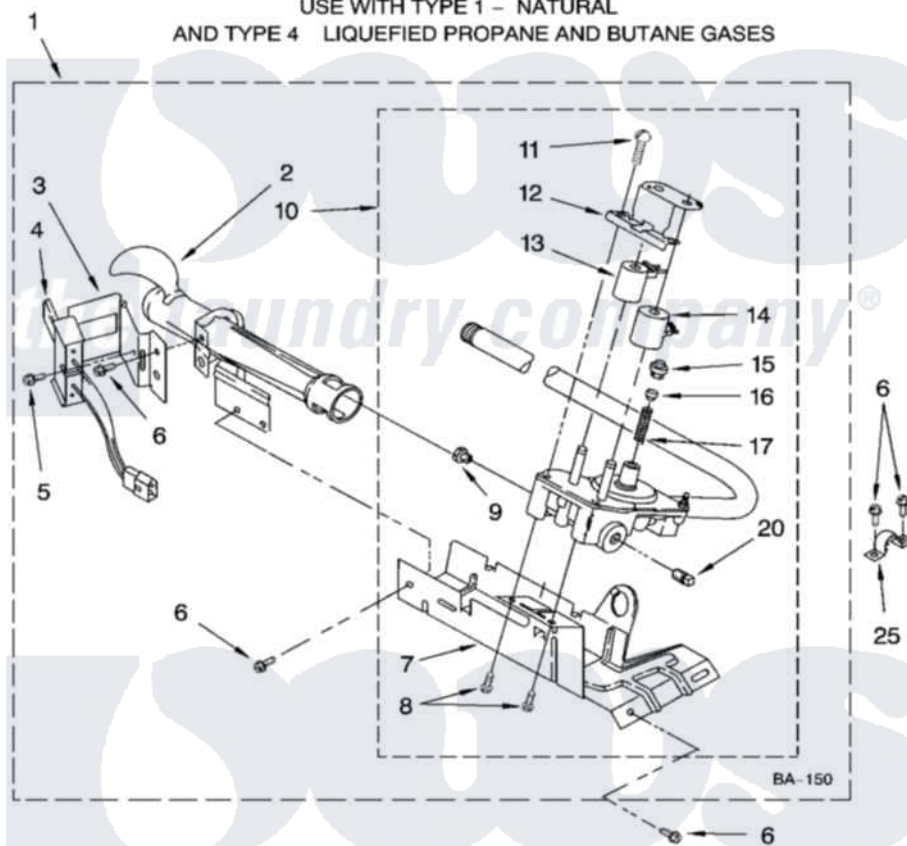

**Whirlpool LGN2000PW1 04 - 8318272 BURNER ASSEMBLY, OPTIONAL PARTS (NOT INCLUDED)**

**8318272 BURNER ASSEMBLY**

For Models: LGN2000PW1, LGN2000PG1

(White/Grey) (Biscuit/Gold)

USE WITH TYPE 1 - NATURAL

AND TYPE 4 LIQUEFIED PROPANE AND BUTANE GASES

8180880

7

Whirlpool [Residential Whirlpool LGN2000PW1 Dryer Parts](#) Parts Diagram 04 - 8318272 BURNER ASSEMBLY, OPTIONAL PARTS (NOT INCLUDED).  
Click on the part number to view part

Item	Original Part Number	Replaced By	Status	Part Description
1	8318272	<a href="#">W10465748</a>		Burner-Gas
2	688617	<a href="#">693140</a>		Burner
3	<a href="#">694298</a>			Bracket, Ignitor
4	686590	<a href="#">279311</a>		Ignitor
5	<a href="#">3393909</a>			Screw, 8-32 X 7/8
6	343641	<a href="#">681414</a>		Screw, 10AB X 1/2
7	693986			Base, Burner
8	<a href="#">3387057</a>			Screw, 10-16 X 1/2 Orifice, Burner
9	<a href="#">234826</a>			Orifice, Burner Type 1
"	<a href="#">229742</a>			Orifice, Burner
"	<a href="#">234868</a>			Orifice, Burner
10	8318277	<a href="#">W10337269</a>		Valve-Gas
11	<a href="#">694421</a>			Screw, Bracket Mounting
12	<a href="#">694538</a>			Bracket, Shunt