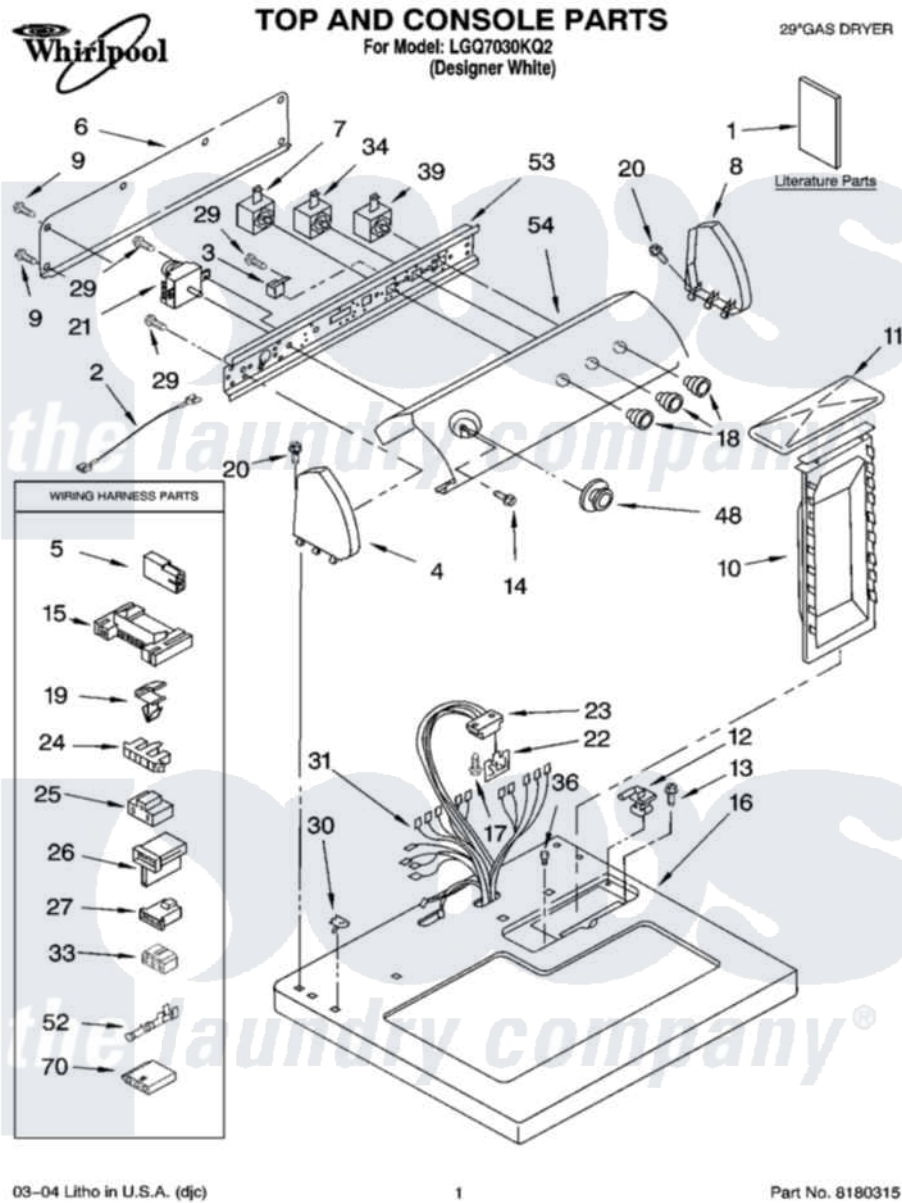

# Whirlpool LGQ7030KQ2 01 - TOP AND CONSOLE PARTS

03-04 Litho in U.S.A. (djc)

1

Part No. 8180315

Whirlpool Residential Whirlpool LGQ7030KQ2 Dryer Parts Parts Diagram 01 - TOP AND CONSOLE PARTS  
 Click on the part number to view part

Item	Original Part Number	Replaced By	Status	Part Description
1	LIT8535830		Not Available	Literature Parts (Instructions, Installation)
"	LIT8522243		Not Available	Literature Parts (Guide, Use & Care)
"	LIT3406661		Not Available	Literature Parts (Wiring Diagram)
"	LIT8522245		Not Available	Literature Parts (Sheet, Cycle Feature (For Model LEQ5000KQ1))
"	N/A		Not Available	Following May Be Purchased DO-IT-YOURSELF REPAIR MANUALS
"	LIT677818	<a href="#">677818L</a>		Diy
2	<a href="#">3401684</a>			Jumper, Wire
3	<a href="#">694419</a>			Mini-Buzzer
4	8271365	<a href="#">279962</a>		Endcap
5	<a href="#">717252</a>			Receptacle, Terminal
6	<a href="#">8274261</a>			Do-It-Yourself Repair Manuals
7	<a href="#">3405155</a>			Switch, Temperature