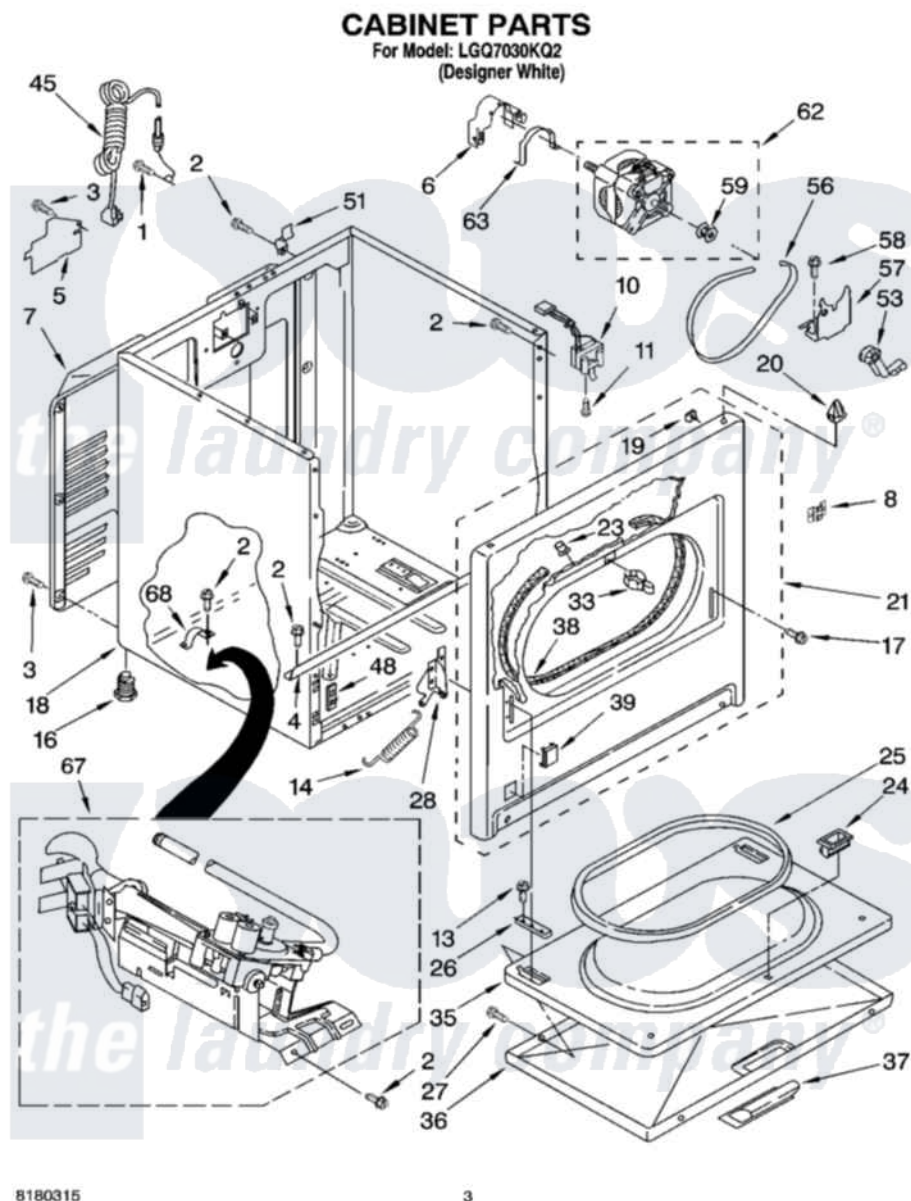

# Whirlpool LGQ7030KQ2 02 - CABINET PARTS

Whirlpool [Residential Whirlpool LGQ7030KQ2 Dryer Parts](#) Parts Diagram 02 - CABINET PARTS  
Click on the part number to view part

Item	Original Part Number	Replaced By	Status	Part Description
1	697776	<a href="#">4331106</a>		Screw, No.10-32 X 7/16
2	343641	<a href="#">681414</a>		Screw, 10AB X 1/2
3	<a href="#">693995</a>			Screw, Hex Head
4	<a href="#">8541400</a>			Bracket, Cabinet
5	<a href="#">3396795</a>			Cover, Terminal Block
6	<a href="#">3404162</a>			Clamp, Motor
7	3396805	<a href="#">280043</a>		Panel-Rear
8	8546676	<a href="#">W10041960</a>		Spring, Door
10	<a href="#">3406107</a>			Door Switch Assembly
11	697773	<a href="#">3395530</a>		Screw
13	3357011	<a href="#">308685</a>		Side Trim )
14	8541401	<a href="#">W10041960</a>		Spring, Door
16	3392100	<a href="#">49621</a>		Feet-Leveling
"	<a href="#">279810</a>			Foot-Optional
17	342043	<a href="#">486146</a>		Screw
18	8530603	<a href="#">8533643</a>		Cabinet