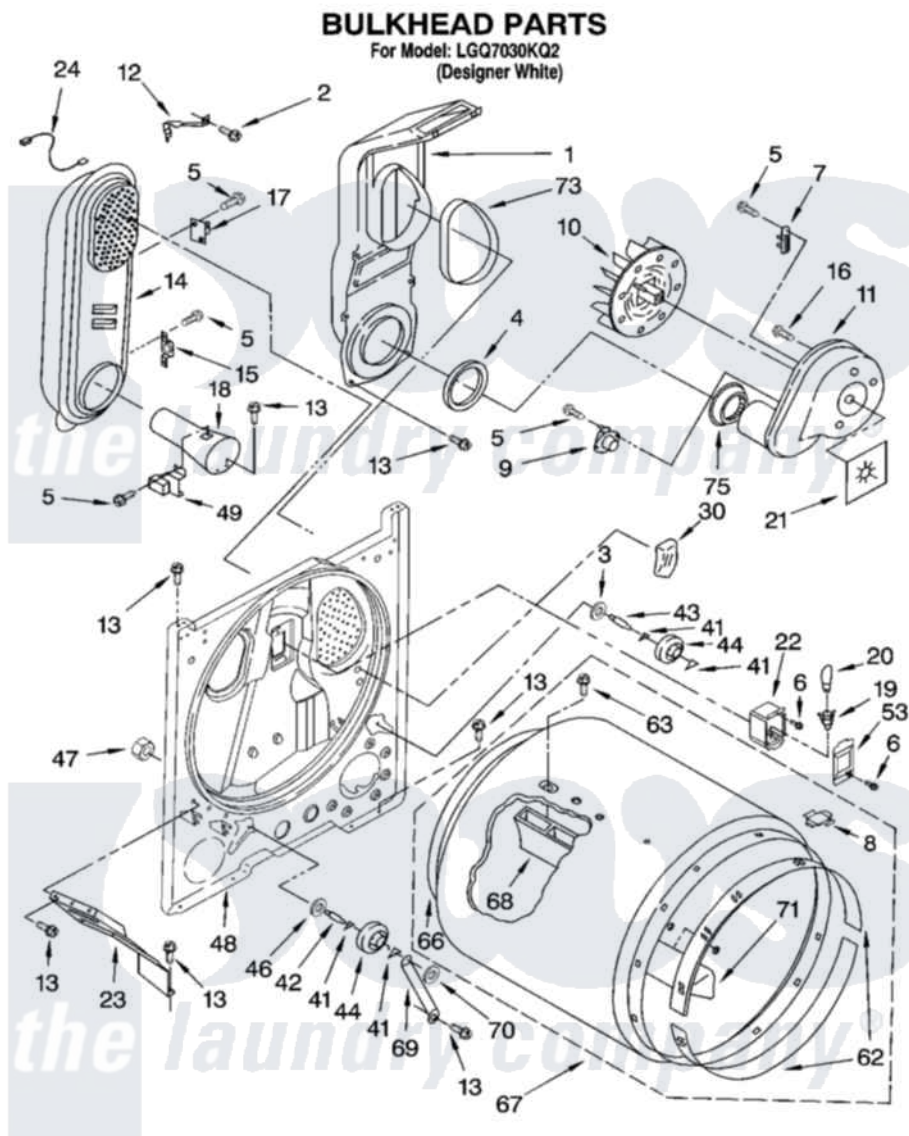

Whirlpool LGQ7030KQ2 03 - BULKHEAD PARTS

8180315

5

Whirlpool [Residential Whirlpool LGQ7030KQ2 Dryer Parts](#) Parts Diagram 03 - BULKHEAD PARTS
 Click on the part number to view part

Item	Original Part Number	Replaced By	Status	Part Description
1	348368			Lint Chute Assembly
2	489463			Screw, 8-18 X 1/16
3	3388703			Washer, Support
4	347139			Seal, Lint Chute
5	90767			Screw, 8A X 3/8 HeX Washer Head Tapping
6	487909	488729		Screw
7	3392519			Thermal Limiter
8	8066086			Plug, Drum Hole
9	8318268			Thermostat, Internal-Bias
10	694089			Wheel, Blower
11	8557384	8577230		Housing, Blower
12	3398161			CLIP
13	343641	681414		Screw, 10AB X 1/2
14	8530285	279980		Box
15	3403140			Thermostat, High-Limit 205F
16	3390647	488729		Screw

17	280010		Kit, Thermal Cut-Off
18	8066049		Funnel, Burner Light
19	3403634	W10136369	Socket, Drum Light Assembly
20	3406124	22002263	Lamp
21	3394196		Seal, Blower Shaft
22	3977373		Bracket, Drum Light
23	3406022		Bracket, Bulkhead
24	3401707		Jumper, Tco-High Limit
30	3976479	279366	Electrode
41	690997		Washer, Thrust
42	3399506	W10359270	Shaft, Drum Roller Threads
43	3399507	W10359269	Shaft, Drum Roller Threads
44	3397588	349241T	Support
46	348197		Washer, Support
47	3359452		Nut, Lock
48	3403414		Bulkhead
49	338906		Radiant, Sensor
53	3402841	8532165	Lens, Drum Light
62	692526	279441	BeaRng-Rng
63	97787	W10109200	Screw, Baffle Mounting
66	3406130	279857	Seal
67	695587		Drum Assembly
68	692490		Baffle, Drum
69	3976434		Bracket, Support Shaft
70	90296		Nut, Push On
71	3403636		Baffle, Drum
73	339956		Seal, Air Duct To Bulkhead
75	696302		Shield, Exhaust