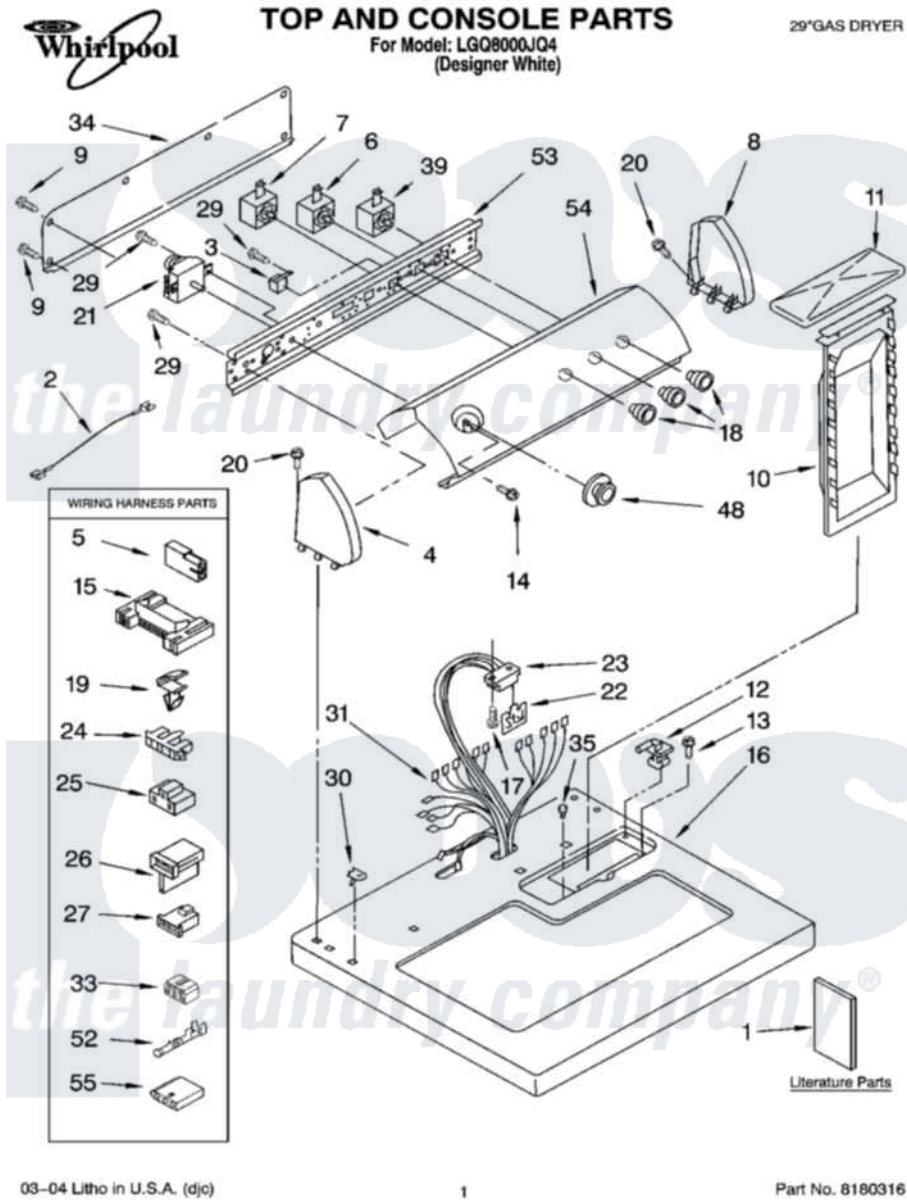

Whirlpool LGQ8000JQ4 01 - TOP AND CONSOLE PARTS OPTIONAL PARTS (NOT INCLUDED)

03-04 Litho in U.S.A. (djc)

1

Part No. 8180316

Whirlpool Residential Whirlpool LGQ8000JQ4 Dryer Parts Parts Diagram 01 - TOP AND CONSOLE PARTS OPTIONAL PARTS (NOT INCLUDED)

Click on the part number to view part

Item	Original Part Number	Replaced By	Status	Part Description
1	LIT8535832		Not Available	Literature Parts (Instructions, Installation)
"	LIT8535898		Not Available	Literature Parts (Use & Care Guide)
"	LIT3406668		Not Available	Literature Parts (Label, Wiring Diagram)
"	LIT8535896		Not Available	Literature Parts (Sheet, Cycle Feature)
"	N/A		Not Available	Following May Be Purchased DO-IT-YOURSELF REPAIR MANUALS
"	LIT677818	677818L		Diy
2	3401684			Jumper, Wire
3	694419			Mini-Buzzer
4	8271365	279962		Endcap
5	717252			Receptacle, Terminal
6	3405154			Switch Rotary