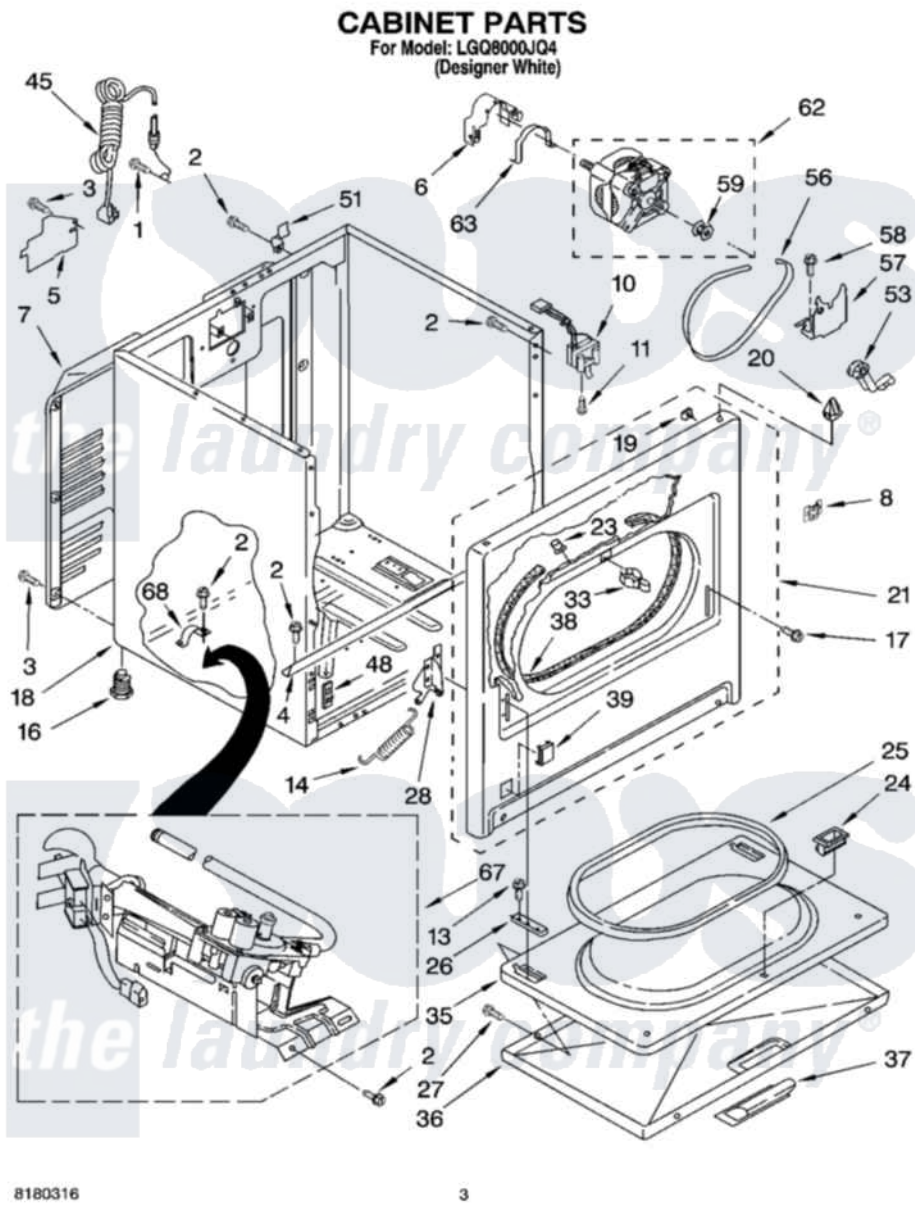

# Whirlpool LGQ8000JQ4 02 - CABINET PARTS

#180316

3

Whirlpool Residential Whirlpool LGQ8000JQ4 Dryer Parts Parts Diagram 02 - CABINET PARTS  
 Click on the part number to view part

Item	Original Part Number	Replaced By	Status	Part Description
1	697776	<a href="#">4331106</a>		Screw, No.10-32 X 7/16
2	343641	<a href="#">681414</a>		Screw, 10AB X 1/2
3	<a href="#">693995</a>			Screw, Hex Head
4	<a href="#">8541400</a>			Bracket, Cabinet
5	<a href="#">3396795</a>			Cover, Terminal Block
6	<a href="#">3404162</a>			Clamp, Motor
7	3396805	<a href="#">280043</a>		Panel-Rear
8	8546676	<a href="#">W10041960</a>		Spring, Door
10	<a href="#">3406107</a>			Door Switch Assembly
11	697773	<a href="#">3395530</a>		Screw
13	3357011	<a href="#">308685</a>		Side Trim )
14	8541401	<a href="#">W10041960</a>		Spring, Door
16	3392100	<a href="#">49621</a>		Feet-Leveling
"	<a href="#">279810</a>			Foot-Optional
17	342043	<a href="#">486146</a>		Screw
18	8530603	<a href="#">8533643</a>		Cabinet