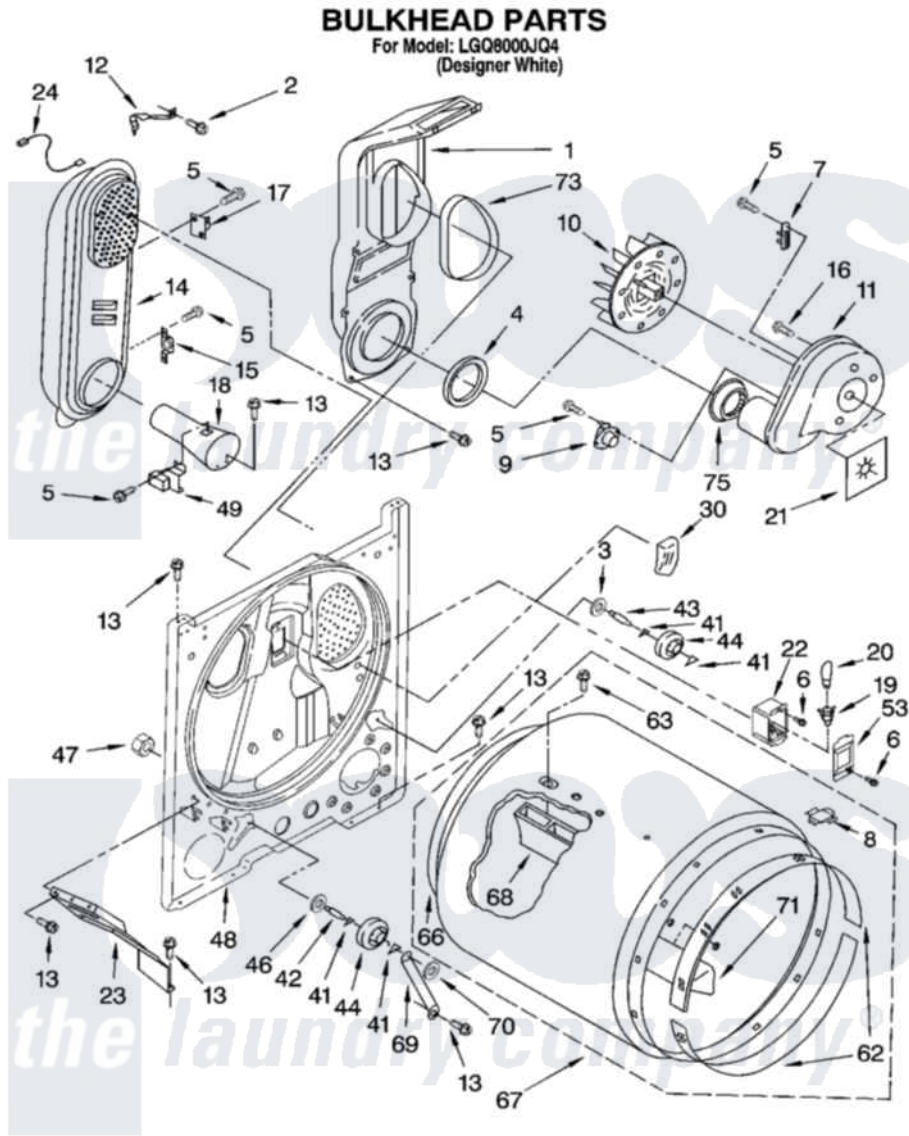

Whirlpool LGQ8000JQ4 03 - BULKHEAD PARTS

8180316

5

Whirlpool [Residential Whirlpool LGQ8000JQ4 Dryer Parts](#) Parts Diagram 03 - BULKHEAD PARTS
Click on the part number to view part

Item	Original Part Number	Replaced By	Status	Part Description
1	348368			Lint Chute Assembly
2	489463			Screw, 8-18 X 1/16
3	3388703			Washer, Support
4	347139			Seal, Lint Chute
5	90767			Screw, 8A X 3/8 HeX Washer Head Tapping
6	487909	488729		Screw
7	3392519			Thermal Limiter
8	8066086			Plug, Drum Hole
9	8318268			Thermostat, Internal-Bias
10	694089			Wheel, Blower
11	8557384	8577230		Housing, Blower
12	3398161			CLIP
13	343641	681414		Screw, 10AB X 1/2
14	8530285	279980		Box
15	3403140			Thermostat, High-Limit 205F
16	3390647	488729		Screw

17	280010		Kit, Thermal Cut-Off
18	8066049		Funnel, Burner Light
19	3403634	W10136369	Socket, Drum Light Assembly
20	3406124	22002263	Lamp
21	3394196		Seal, Blower Shaft
22	3977373		Bracket, Drum Light
23	3406022		Bracket, Bulkhead
24	3401707		Jumper, Tco-High Limit
30	3976479	279366	Electrode
41	690997		Washer, Thrust
42	3399506	W10359270	Shaft, Drum Roller Threads
43	3399507	W10359269	Shaft, Drum Roller Threads
44	3397588	349241T	Support
46	348197		Washer, Support
47	3359452		Nut, Lock
48	3403414		Bulkhead
49	338906		Radiant, Sensor
53	3402841	8532165	Lens, Drum Light
62	692526	279441	BeaRng-Rng
63	97787	W10109200	Screw, Baffle Mounting
66	3406130	279857	Seal
67	695587		Drum Assembly
68	692490		Baffle, Drum
69	3976434		Bracket, Support Shaft
70	90296		Nut, Push On
71	3403636		Baffle, Drum
73	339956		Seal, Air Duct To Bulkhead
75	696302		Shield, Exhaust