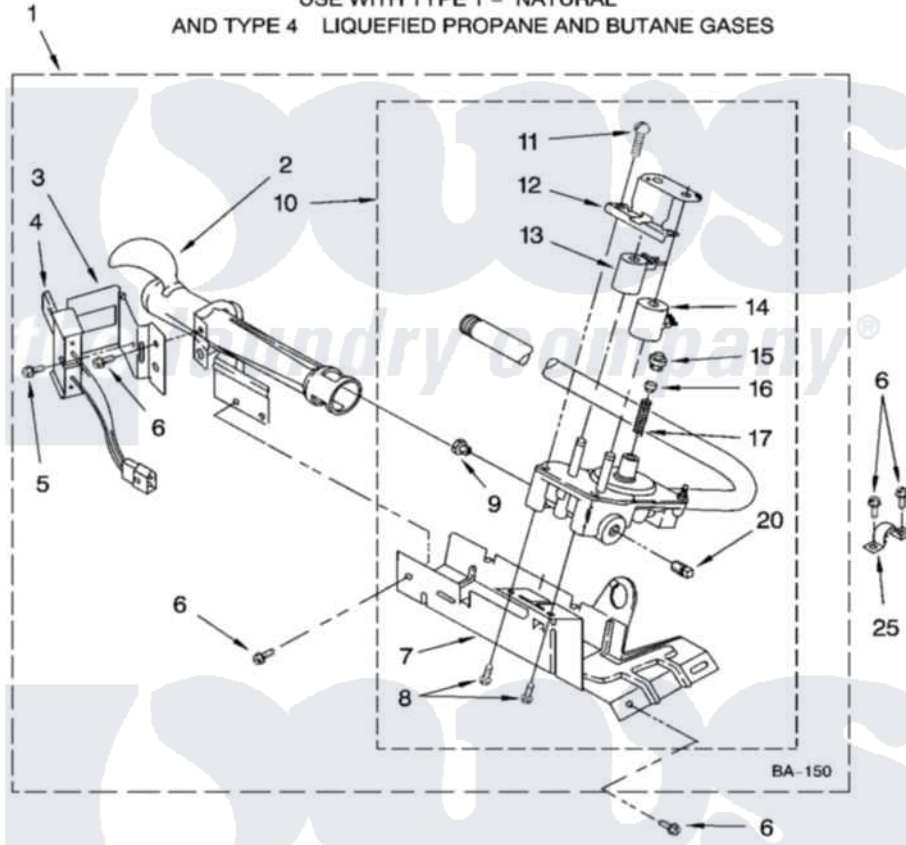

Whirlpool LGQ8000JQ4 04 - 8318272 BURNER ASSEMBLY

8318272 BURNER ASSEMBLY

For Model: LGQ8000JQ4
(Designer White)

USE WITH TYPE 1 - NATURAL
AND TYPE 4 LIQUEFIED PROPANE AND BUTANE GASES

8180316

7

Whirlpool [Residential Whirlpool LGQ8000JQ4 Dryer Parts](#) Parts Diagram 04 - 8318272 BURNER ASSEMBLY
Click on the part number to view part

Item	Original Part Number	Replaced By	Status	Part Description
1	8318272	W10465748		Burner-Gas
2	688617	693140		Burner
3	694298			Bracket, Ignitor
4	686590	279311		Ignitor
5	3393909			Screw, 8-32 X 7/8
6	343641	681414		Screw, 10AB X 1/2
7	693986			Base, Burner
8	3387057			Screw, 10-16 X 1/2 Orifice, Burner
9	234826			Orifice, Burner Type 1
"	229742			Orifice, Burner
"	234868			Orifice, Burner
10	8318277	W10337269		Valve-Gas
11	694421			Screw, Bracket Mounting
12	694538			Bracket, Shunt
13	694540			Coil, 60 Hz
14	694539			Coil, 60 Hz

15	694424		Leak, Limiter
16	694423		Screw, Regulator Adjustment
17	694422		Spring, Regulator
20	239822	W10295523	Plug, Pipe
25	341029		Clamp, Pipe Door Spring
"	694572	49572A	Conversion Kit To Type L.p.g.f
"	N/A		Not Available