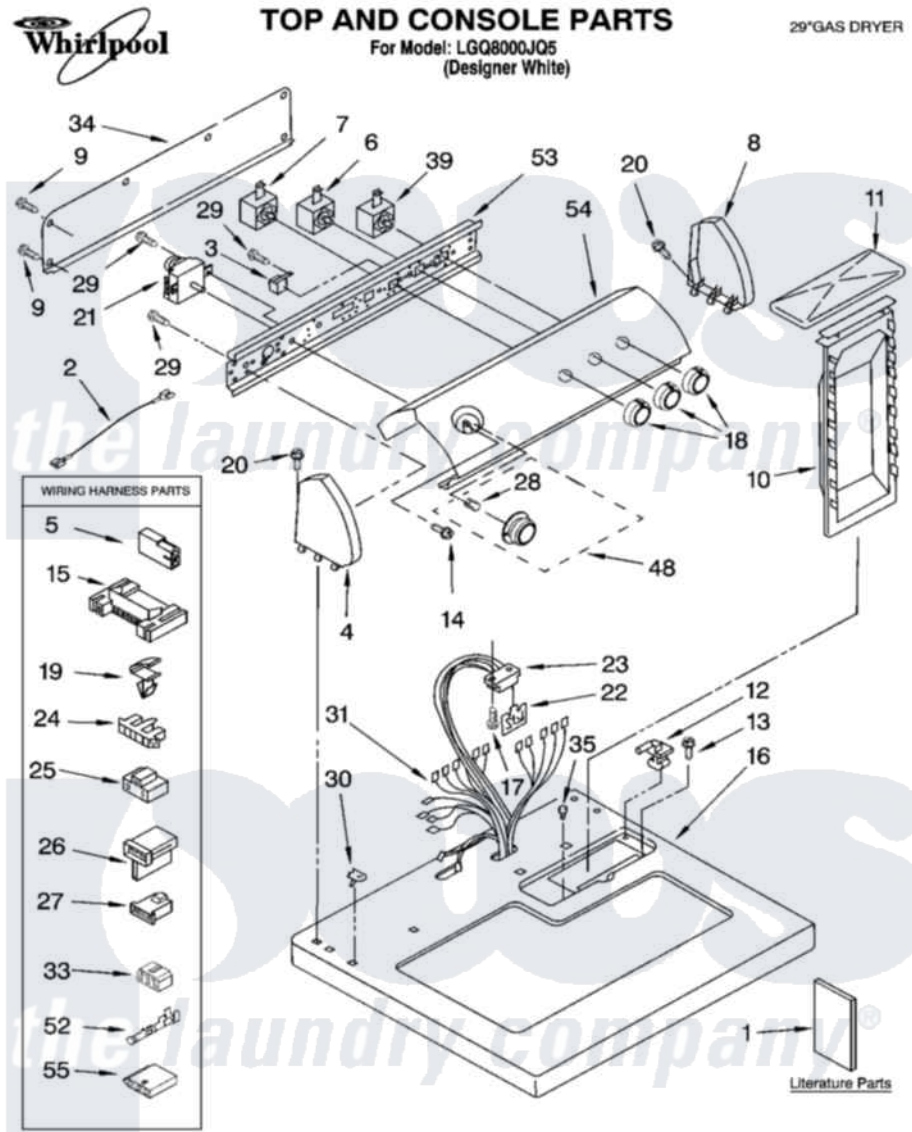

Whirlpool LGQ8000JQ5 01 - TOP AND CONSOLE PARTS

11-05 Litho in U.S.A. (LT)

1

Part No. 6180881

Whirlpool Residential Whirlpool LGQ8000JQ5 Dryer Parts Parts Diagram 01 - TOP AND CONSOLE PARTS
Click on the part number to view part

Item	Original Part Number	Replaced By	Status	Part Description
1	8535832		Not Available	Instructions, Installation
"	8578195		Not Available	Use & Care Guide
"	3406668		Not Available	Wiring Diagram
"	8535896		Not Available	Sheet, Cycle Feature
"	N/A		Not Available	Following May Be Purchased DO-IT-YOURSELF REPAIR MANUALS
"	677818		Not Available	Manual, Do-It- Yourself Repair (Dryer)
2	3401684			Jumper, Wire
3	694419			Mini-Buzzer
4	8271365	279962		Endcap
5	717252			Receptacle, Terminal
6	3405154			Switch Rotary
7	8316736			Switch, Temperature
8	8271359	279962		Endcap
9	693995			Screw, Hex Head