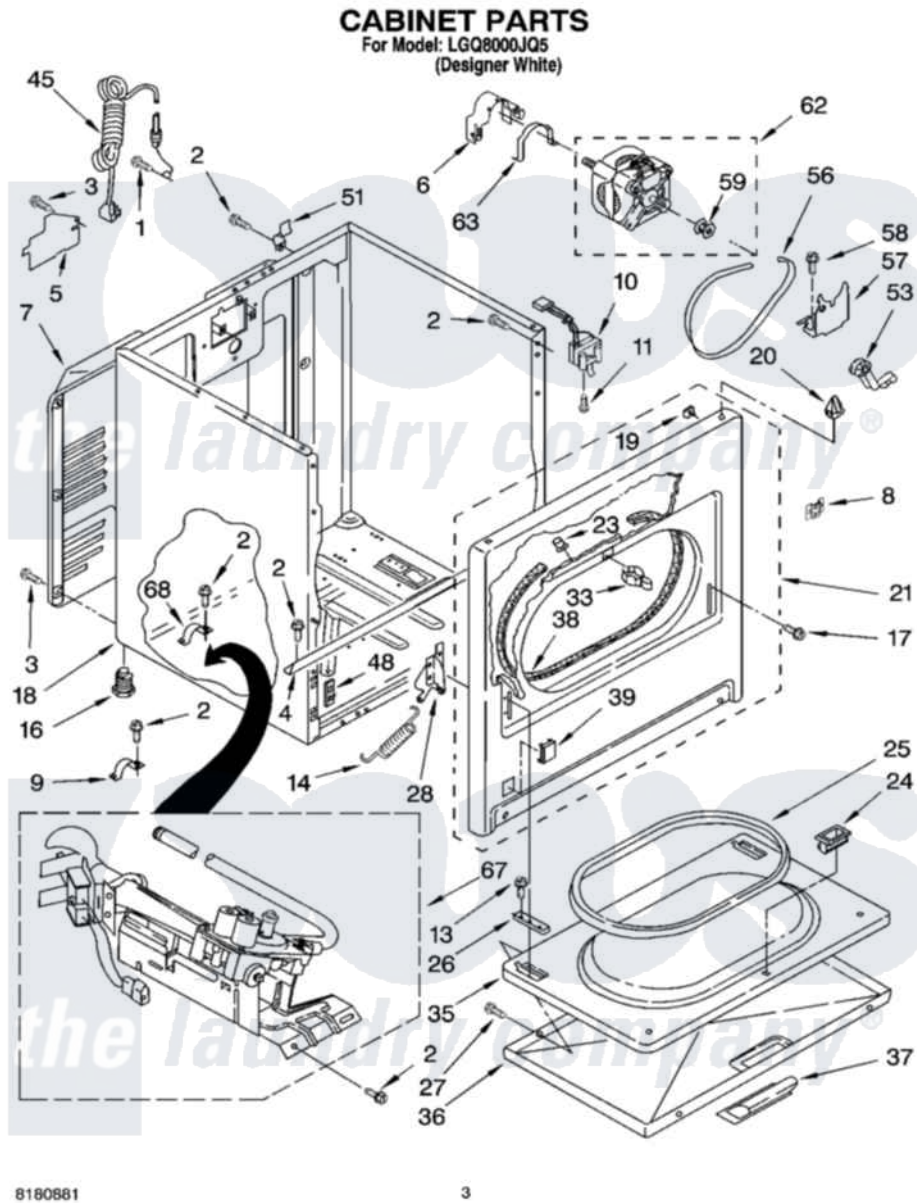

# Whirlpool LGQ8000JQ5 02 - CABINET PARTS

Whirlpool [Residential Whirlpool LGQ8000JQ5 Dryer Parts](#) Parts Diagram 02 - CABINET PARTS  
Click on the part number to view part

Item	Original Part Number	Replaced By	Status	Part Description
1	697776	<a href="#">4331106</a>		Screw, No.10-32 X 7/16
2	343641	<a href="#">681414</a>		Screw, 10AB X 1/2
3	<a href="#">693995</a>			Screw, Hex Head
4	<a href="#">8541400</a>			Bracket, Cabinet
5	<a href="#">3396795</a>			Cover, Terminal Block
6	<a href="#">3404162</a>			Clamp, Motor
7	3396805	<a href="#">280043</a>		Panel-Rear
8	8546676	<a href="#">W10041960</a>		Spring, Door
9	<a href="#">3980175</a>			Clamp, Elbow
10	<a href="#">3406107</a>			Door Switch Assembly
11	697773	<a href="#">3395530</a>		Screw
13	3357011	<a href="#">308685</a>		Side Trim )
14	8541401	<a href="#">W10041960</a>		Spring, Door
16	3392100	<a href="#">49621</a>		Feet-Leveling
"	<a href="#">279810</a>			Foot-Optional
17	342043	<a href="#">486146</a>		Screw