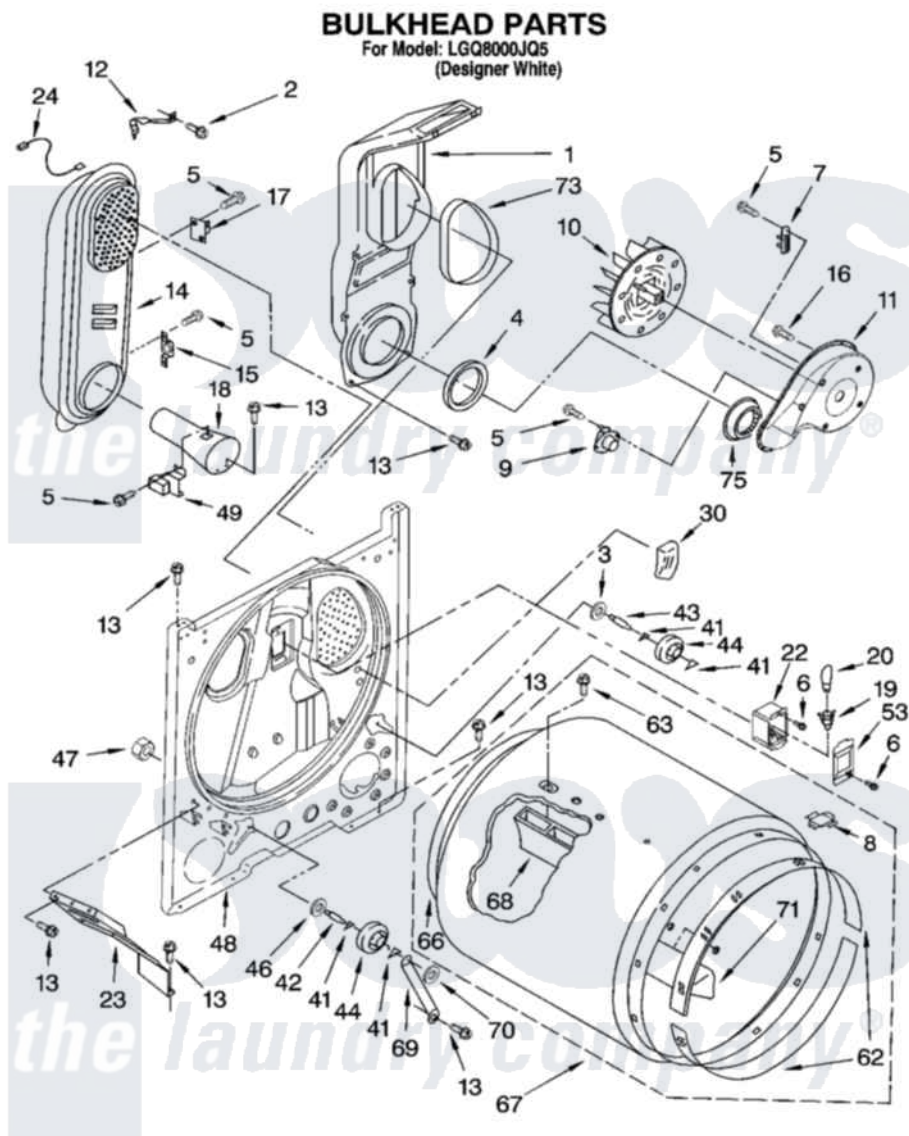

# Whirlpool LGQ8000JQ5 03 - BULKHEAD PARTS

8190881

5

Whirlpool [Residential Whirlpool LGQ8000JQ5 Dryer Parts](#) Parts Diagram 03 - BULKHEAD PARTS  
 Click on the part number to view part

Item	Original Part Number	Replaced By	Status	Part Description
1	<a href="#">348368</a>			Lint Chute Assembly
2	<a href="#">489463</a>			Screw, 8-18 X 1/16
3	<a href="#">3388703</a>			Washer, Support
4	<a href="#">347139</a>			Seal, Lint Chute
5	<a href="#">90767</a>			Screw, 8A X 3/8 HeX Washer Head Tapping
6	487909	<a href="#">488729</a>		Screw
7	<a href="#">3392519</a>			Thermal Limiter
8	<a href="#">8066086</a>			Plug, Drum Hole
9	<a href="#">8318268</a>			Thermostat, Internal-Bias
10	<a href="#">694089</a>			Wheel, Blower
11	<a href="#">8577230</a>			Housing, Blower
12	3398161			CLIP
13	343641	<a href="#">681414</a>		Screw, 10AB X 1/2
14	8530285	<a href="#">279980</a>		Box
15	<a href="#">3403140</a>			Thermostat, High-Limit 205F
16	3390647	<a href="#">488729</a>		Screw