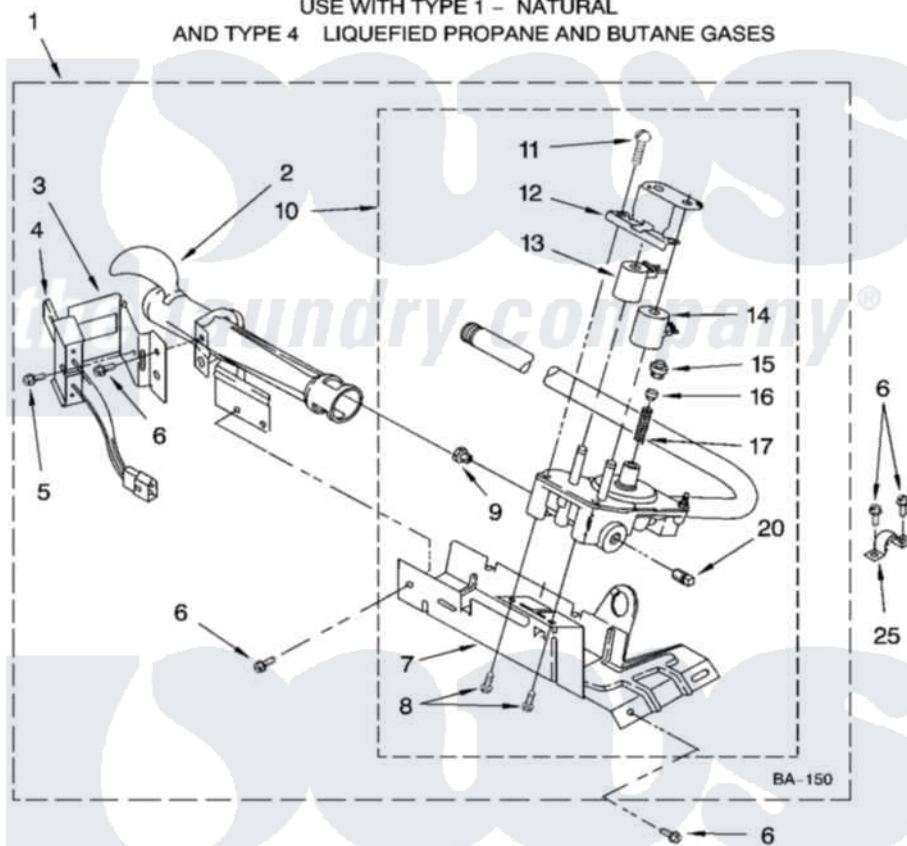

**Whirlpool LGQ8000JQ5 04 - 8318272 BURNER ASSEMBLY, OPTIONAL PARTS (NOT INCLUDED)**

**8318272 BURNER ASSEMBLY**

For Model: LGQ8000JQ5  
(Designer White)

USE WITH TYPE 1 - NATURAL  
AND TYPE 4 LIQUEFIED PROPANE AND BUTANE GASES

8180681

7

Whirlpool [Residential Whirlpool LGQ8000JQ5 Dryer Parts](#) Parts Diagram 04 - 8318272 BURNER ASSEMBLY, OPTIONAL PARTS (NOT INCLUDED).  
Click on the part number to view part

Item	Original Part Number	Replaced By	Status	Part Description
1	8318272	<a href="#">W10465748</a>		Burner-Gas
2	688617	<a href="#">693140</a>		Burner
3	<a href="#">694298</a>			Bracket, Ignitor
4	686590	<a href="#">279311</a>		Ignitor
5	<a href="#">3393909</a>			Screw, 8-32 X 7/8
6	343641	<a href="#">681414</a>		Screw, 10AB X 1/2
7	693986			Base, Burner
8	<a href="#">3387057</a>			Screw, 10-16 X 1/2 Orifice, Burner
9	<a href="#">234826</a>			Orifice, Burner Type 1
"	<a href="#">229742</a>			Orifice, Burner
"	<a href="#">234868</a>			Orifice, Burner
10	8318277	<a href="#">W10337269</a>		Valve-Gas
11	<a href="#">694421</a>			Screw, Bracket Mounting
12	<a href="#">694538</a>			Bracket, Shunt