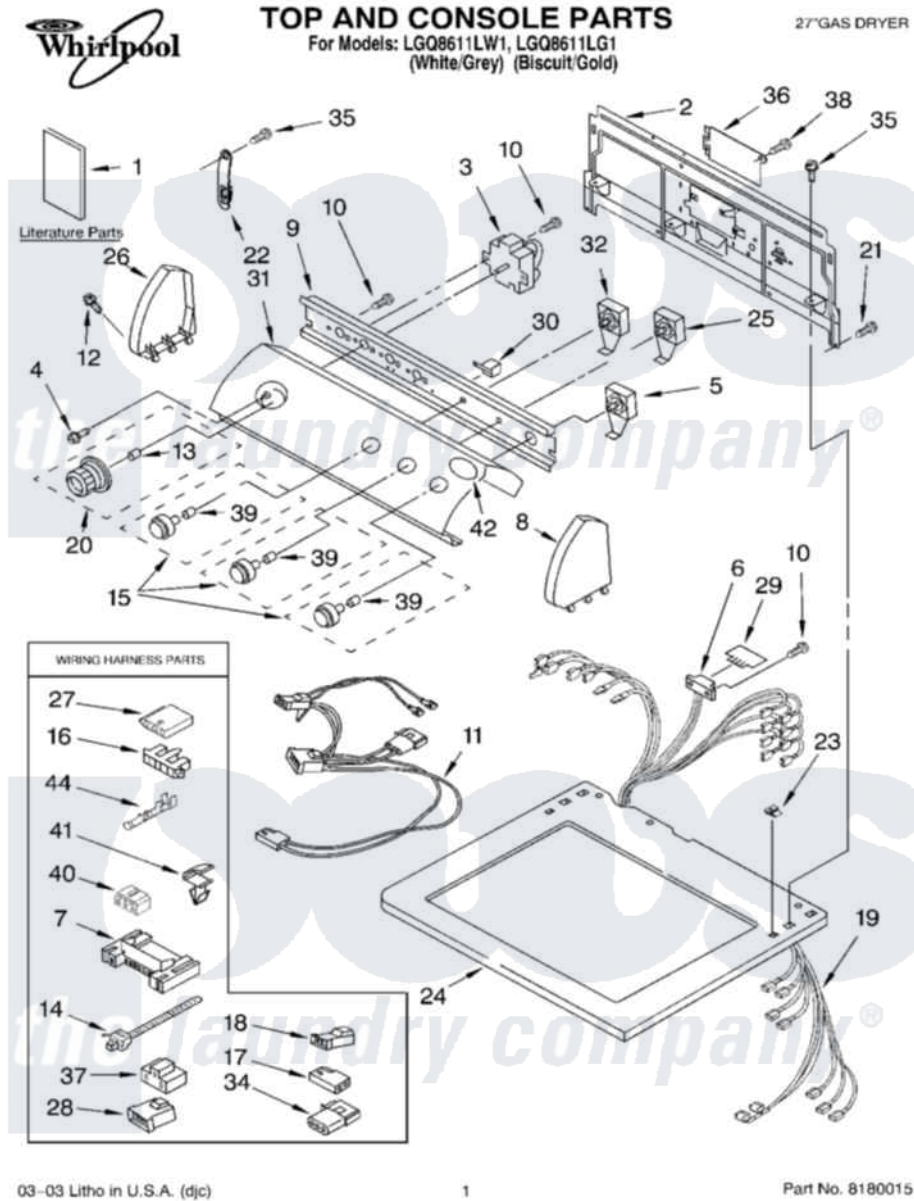

Whirlpool LGQ8611LG1 01 - TOP AND CONSOLE PARTS

03-03 Litho in U.S.A. (djc)

1

Part No. 8180015

Whirlpool [Residential Whirlpool LGQ8611LG1 Dryer Parts](#) Parts Diagram 01 - TOP AND CONSOLE PARTS
 Click on the part number to view part

Item	Original Part Number	Replaced By	Status	Part Description
1	LIT8541832		Not Available	Literature Parts (Wiring Diagram)
"	LIT8522243		Not Available	Literature Parts (Guide, Use & Care)
"	LIT8535834		Not Available	Literature Parts (Instructions, Installation)
"	N/A		Not Available	Following May Be Purchased DO-IT-YOURSELF REPAIR MANUALS
"	LIT677818	677818L		Diy
2	8317305	285909		Panel-Rear
3	3406725			Timer Assembly
4	3400859			Screw, Grounding
5	3398095			Switch, Push-To-Start
6	3391885			Connector, Edge
7	3395683			Receptacle, Multi-Terminal
8	8271359	279962		Endcap
"	8271362	279965		Endcap

9	8271316		Bracket, Control
10	3390646	W10139210	Screw, 8-18 X 5/16
11	3401850		Harness-Gas
12	388326		Screw, 8-18 X 1.25
13	688805		Clip, Spring Knob
14	3391018		Tie Cable
15	8538957		Knob, Control
"	8538958		Knob, Control
16	3397269		Connector, Timer
17	717252		Receptacle, Terminal
18	3403499		Connector, 2-Position
19	8299948		Harness, Wiring
20	8538953		Timer Knob Assembly
"	8538954		Timer Knob Assembly
21	693995		Screw, Hex Head
22	8318255	8568314	Strap, Console
23	357213		Nut, Push-In
24	8271399	3979278	Top
"	8271401	3979279	Top
25	3405156		Switch, Rotary
26	8271365	279962	Endcap
"	8271368	279965	Endcap
27	3936144		Do-It-Yourself Repair Manuals
28	3403498		Connector, 3-Position
29	3390537	8558178	Control, Electronic
30	694419		Mini-Buzzer
31	8532623		Panel, Control
"	8532624		Panel, Control
32	8530169		Switch, Temperature
34	697779		Plug, 3-Way
35	3390647	488729	Screw
36	8317340		Cover, Terminal Block
37	3401144		Connector
38	3390814	90767	Screw, 8A X 3/8 HeX Washer Head Tapping
39	8536939		Clip, Knob
40	3347243		Block, Disconnect
41	3394427		Clip-Harness
42	3955775	8303811	Badge, Assembly
44	94614		Terminal