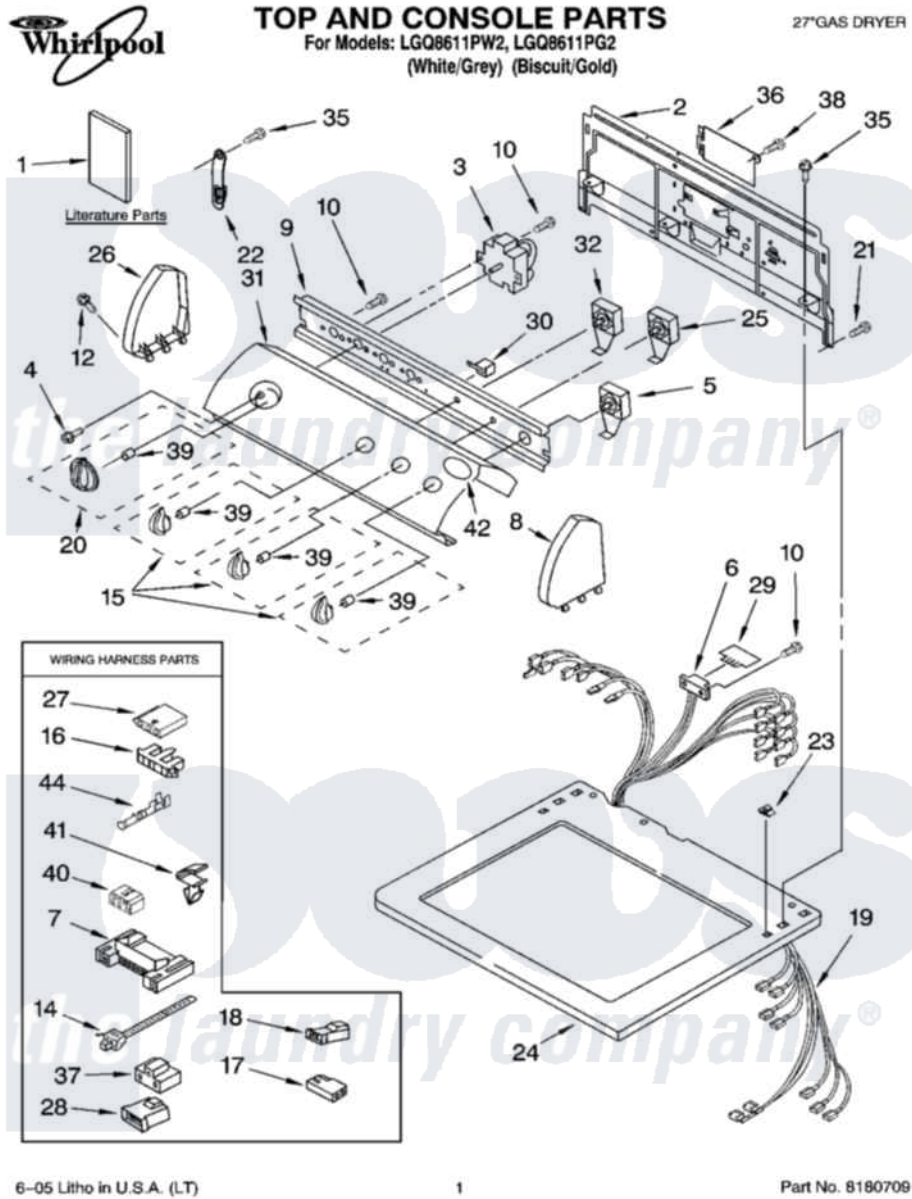

Whirlpool LGQ8611PG2 01 - TOP AND CONSOLE PARTS

6-05 Litho in U.S.A. (LT)

1

Part No. 8180709

Whirlpool [Residential Whirlpool LGQ8611PG2 Dryer Parts](#) Parts Diagram 01 - TOP AND CONSOLE PARTS
Click on the part number to view part

Item	Original Part Number	Replaced By	Status	Part Description
1	8565618		Not Available	Wiring Diagram
"	8533772		Not Available	Guide, Use & Care
"	8533770		Not Available	Sheet, Cycle Feature
"	8557498		Not Available	Instructions, Installation
"	N/A		Not Available	Following May Be Purchased DO-IT-YOURSELF REPAIR MANUALS
"	677818		Not Available	Manual, Do-It- Yourself Repair (Dryer)
2	8317305	285909		Panel-Rear
3	8566184			Timer Assembly
4	8533951	3400859		Screw, Grounding
5	3398095			Switch, Push-To-Start
6	3391885			Connector, Edge
7	3395683			Receptacle, Multi-Terminal
8	8271359	279962		Endcap
"	8271362	279965		Endcap