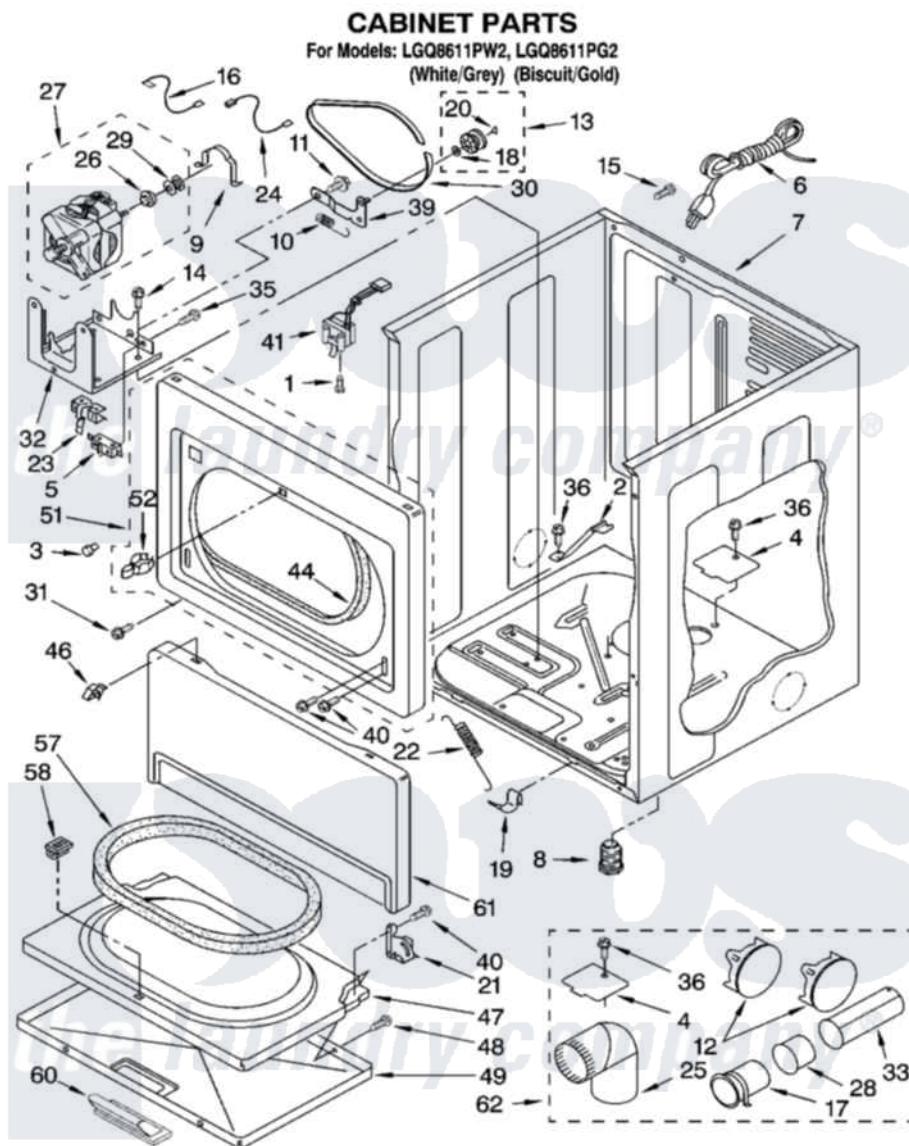

Whirlpool LGQ8611PG2 02 - CABINET PARTS

8180709

3

Whirlpool [Residential Whirlpool LGQ8611PG2 Dryer Parts](#) Parts Diagram 02 - CABINET PARTS

[Click on the part number to view part](#)

Item	Original Part Number	Replaced By	Status	Part Description
1	697773	3395530		Screw
2	8529757			Bracket, Burner
3	693152			Bumper, Console
4	3394331			Plate Cover
5	3394881	279782		Switch-Lid
6	344020	3401402		Cord, Power
7	8310656			Cabinet
"	8310659		Not Available	Cabinet (Biscuit)
8	3392100	49621		Feet-Leveling
"	279810			Foot-Optional
9	660658			Clamp, Motor Mounting 343481 685441
10	3387374			Spring, Idler
11	3389420			Retainer-Idler 1/4-20 X 1/16
12	697750	W10470674		Dryer Exhaust Kit
"	3388311			Plug, Multivent
13	3388672	279640		Pulley-ldr

14	3390663	681414	Screw, 10AB X 1/2
15	697776	4331106	Screw, No.10-32 X 7/16
16	3398948		Wire, Jumper
17	3395532		Exhaust Pipe And Bracket
18	233520		Washer, Thrust
19	297092		Clip
20	690997		Washer, Thrust
21	3387560		Hinge, Door
"	3387559		Hinge, Door
22	3387565		Spring, Door
23	8066120		Lever, Door Switch
24	3394081		Wire, Broken Belt Switch
25	49026		4" - 90° Elbow
26	3393657		Restrainer, Belt
27	8538263	279787	Motor-Drve
28	3395534		Exhaust Pipe
29	3389729		Pulley, Motor
30	3387610	661570	Belt
31	8281212	W10080800	Screw, 8-18 X 3/8
32	3387118		Bracket, Motor
33	3395535	8563749	Exhaust Pipe
35	98129		Screw, 6-20 X 1 1/16
36	693995		Screw, Hex Head
39	3388674	W10118756	Idler Bracket
40	3357011	308685	Side Trim)
41	3406107		Door Switch Assembly
44	3387242		Seal, Front Panel
46	3388229		Retainer, Toe Panel
47	697655	280079	Door
48	694091		Trim, Side Right Hand
49	697221		Door, Front
"	3977763		Door, Front
51	697227	279659	Panel
"	3977761	279935	Panel
52	696144	279570	Latch
57	3390736	3390732	Seal-Door
58	690081	279570	Latch
60	690270	348721	Handle
"	3977242		Handle, Door
61	697215	3406797	Toe Panel
"	3977764	8526025	Toe Panel
62	279818	W10470674	Dryer Exhaust Kit
"	279925	W10470674	Dryer Exhaust Kit