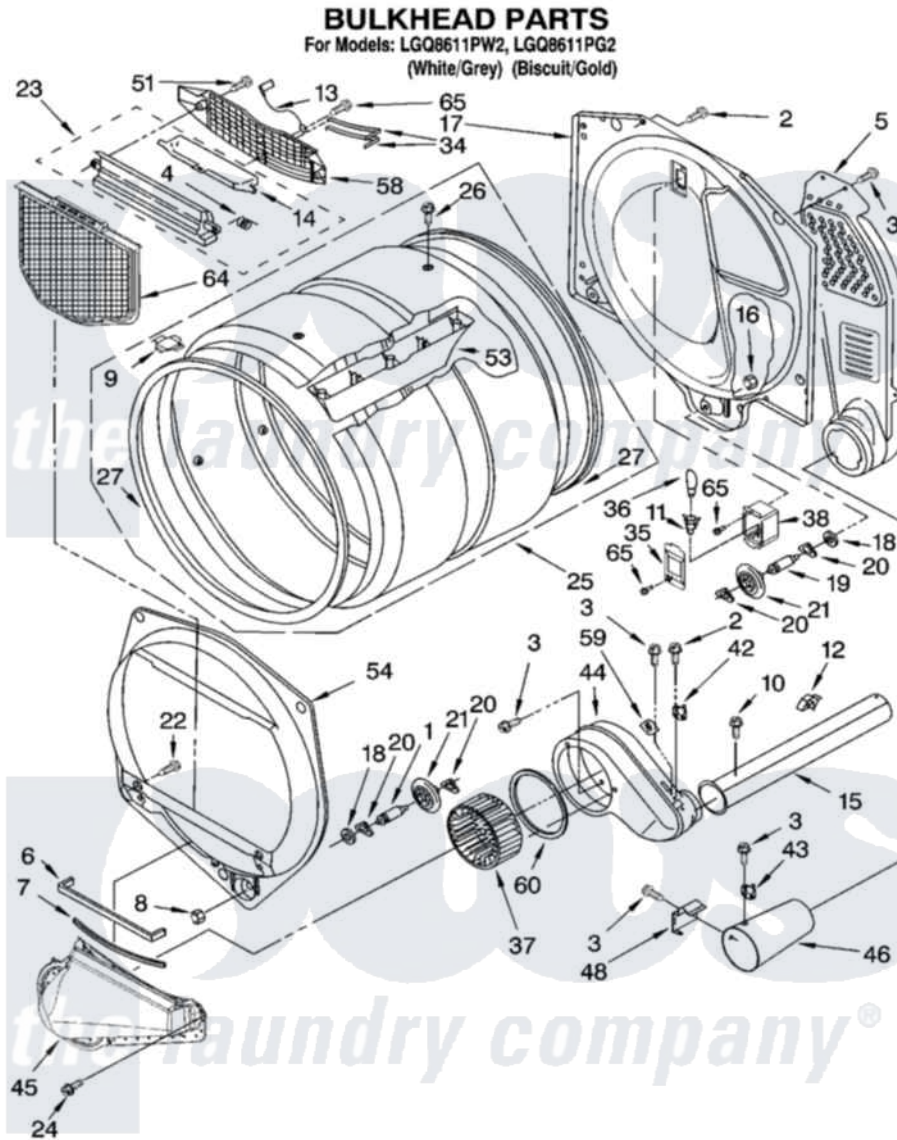

Whirlpool LGQ8611PG2 03 - BULKHEAD PARTS

8180709

5

Whirlpool [Residential Whirlpool LGQ8611PG2 Dryer Parts](#) Parts Diagram 03 - BULKHEAD PARTS
Click on the part number to view part

Item	Original Part Number	Replaced By	Status	Part Description
1	3399508	W10359271		Shaft, Drum Roller Threads
2	3390647	488729		Screw
3	90767			Screw, 8A X 3/8 HeX Washer Head Tapping
4	3394986			Spring, Lint Screen Door
5	3394346			Air Duct Assembly
6	697813			Seal, Outlet Housing
7	697814	697813		Seal, Outlet Housing
8	3359452			Nut, Lock
9	8066086			Plug, Drum Hole
10	3390646	W10139210		Screw, 8-18 X 5/16
11	3403634	W10136369		Socket, Drum Light Assembly
12	3388229			Retainer, Toe Panel
13	3392258	3393840		Wire
14	3394984	8563758		Door, Lint Screen
15	8318486	279936		Kit-Exhst
16	3387709			Nut, 3/8-16

17	8520836		Bulkhead, Rear
18	3387459	W10080960	Washer, Support
19	3399509	W10359272	Shaft, Roller Drum Threads
20	690997		Washer, Thrust
21	8536973	W10314173	Support
22	695240	488729	Screw
23	3394985	8563755	Housing, Outlet Assembly
24	359625	487240	Screw, For Mtg. Service Capacitor
25	8318215	W10197999	Drum
26	97787	W10109200	Screw, Baffle Mounting
27	697694	280114	Seal
34	3387223		Electrode, Sensor
35	3402841	8532165	Lens, Drum Light
36	3406124	22002263	Lamp
37	697772		Wheel, Blower
38	3977373		Bracket, Drum Light
42	8318268		Thermostat, Internal-Bias
43	3403140		Thermostat, High-Limit 205F
44	8544362	W10119255	Housing, Blower
45	8066168	W10128606	Duct-Lint
46	8066047		Funnel, Bumer
48	338906		Radiant, Sensor
51	3387230		Screw, 10-16 X 13/16
53	697693	W10113136	Baffle, Drum
54	697557		Bulkhead, Front
58	8299979		Grill, Outlet Screen Door
59	3392519		Thermal Limiter
60	697770		Seal, Cover Plate Blower Housing
64	8066170	W10120998	Screen
65	487909	488729	Screw