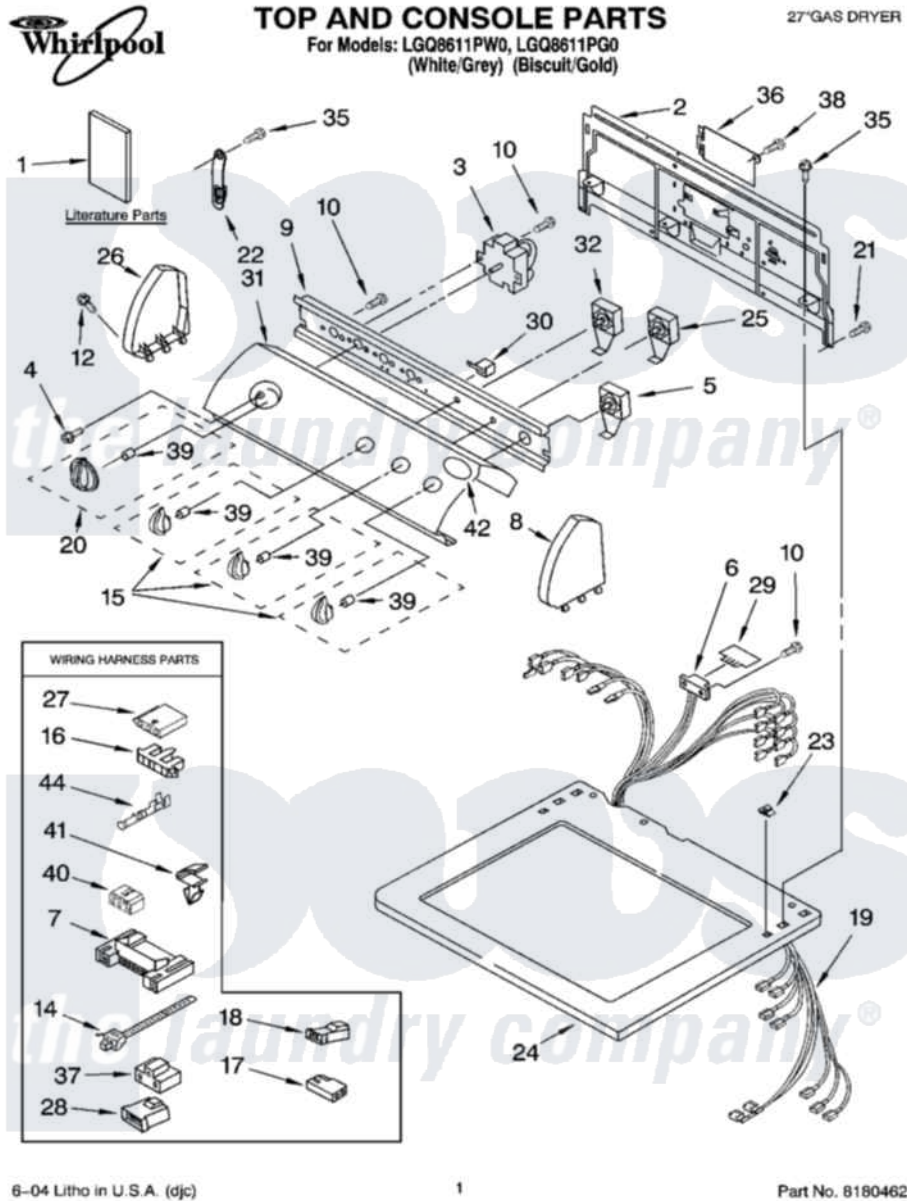

Whirlpool LGQ8611PW0 01 - TOP AND CONSOLE PARTS

6-04 Litho in U.S.A. (djc)

1

Part No. 8180462

Whirlpool Residential Whirlpool LGQ8611PW0 Dryer Parts Parts Diagram 01 - TOP AND CONSOLE PARTS

[Click on the part number to view part](#)

Item	Original Part Number	Replaced By	Status	Part Description
1	8541832		Not Available	Wiring Diagram
"	8533772		Not Available	Guide, Use & Care
"	8533770		Not Available	Sheet, Cycle Feature
"	8562583		Not Available	Instructions, Installation
"	N/A		Not Available	Following May Be Purchased DO-IT-YOURSELF REPAIR MANUALS
"	677818		Not Available	Manual, Do-It- Yourself Repair (Dryer)
2	8317305	285909		Panel-Rear
3	3406725			Timer Assembly
4	3400859			Screw, Grounding
5	3398095			Switch, Push-To-Start
6	3391885			Connector, Edge
7	3395683			Receptacle, Multi-Terminal
8	8271359	279962		Endcap
"	8271362	279965		Endcap

9	8544897		Bracket, Control
10	3390646	W10139210	Screw, 8-18 X 5/16
12	388326		Screw, 8-18 X 1.25
14	3391018		Tie Cable
15	8544937		Knob, Control
"	8544938		Knob, Control
16	3397269		Connector, Timer
17	717252		Receptacle, Terminal
18	3403499		Connector, 2-Postion
19	8299948		Harness, Wiring
20	8544957		Timer Knob Assembly
"	8544958		Timer Knob Assembly
21	693995		Screw, Hex Head
22	8318255	8568314	Strap, Console
23	357213		Nut, Push-In
24	8271399	3979278	Top
"	8271401	3979279	Top
25	3405156		Switch, Rotary
26	8271365	279962	Endcap
"	8271368	279965	Endcap
27	3936144		Do-It-Yourself Repair Manuals
28	3403498		Connector, 3-Position
29	3390537	8558178	Control, Electronic
30	694419		Mini-Buzzer
31	8545996		Panel, Control
"	8545997		Panel, Control
32	8530169		Switch, Temperature
35	3390647	488729	Screw
36	8317340		Cover, Terminal Block
37	3401144		Connector
38	3390814	90767	Screw, 8A X 3/8 HeX Washer Head Tapping
39	8536939		Clip, Knob
40	3347243		Block, Disconnect
41	3394427		Clip-Harness
42	3400985		Medallion
44	94614		Terminal