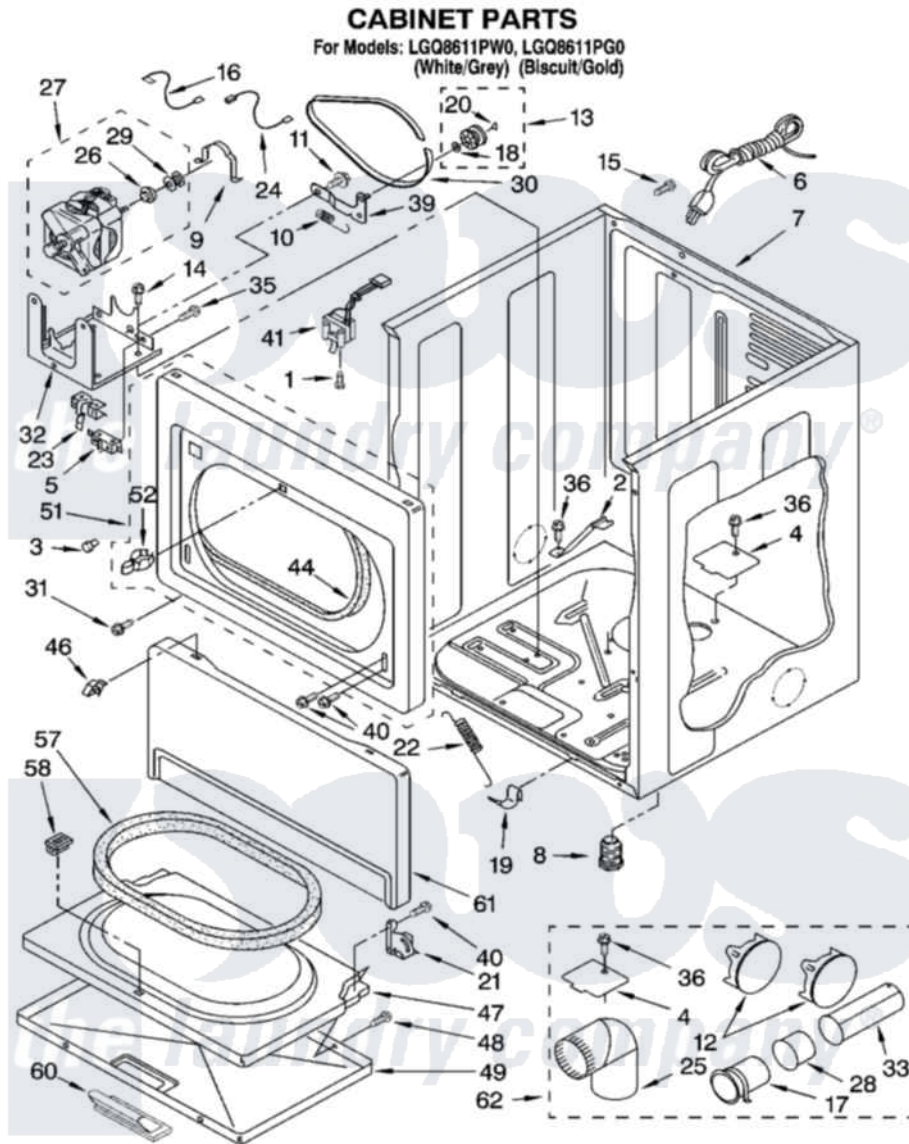

# Whirlpool LGQ8611PW0 02 - CABINET PARTS

8180462

3

Whirlpool [Residential Whirlpool LGQ8611PW0 Dryer Parts](#) Parts Diagram 02 - CABINET PARTS

[Click on the part number to view part](#)

Item	Original Part Number	Replaced By	Status	Part Description
1	697773	<a href="#">3395530</a>		Screw
2	<a href="#">8529757</a>			Bracket, Burner
3	<a href="#">693152</a>			Bumper, Console
4	<a href="#">3394331</a>			Plate Cover
5	3394881	<a href="#">279782</a>		Switch-Lid
6	344020	<a href="#">3401402</a>		Cord, Power
7	<a href="#">8310656</a>			Cabinet
"	8310659		Not Available	Cabinet (Biscuit)
8	3392100	<a href="#">49621</a>		Feet-Leveling
"	<a href="#">279810</a>			Foot-Optional
9	<a href="#">660658</a>			Clamp, Motor Mounting 343481 685441
10	<a href="#">3387374</a>			Spring, Idler
11	<a href="#">3389420</a>			Retainer-Idler 1/4-20 X 1/16
12	697750	<a href="#">W10470674</a>		Dryer Exhaust Kit
"	<a href="#">3388311</a>			Plug, Multivent
13	3388672	<a href="#">279640</a>		Pulley-ldr