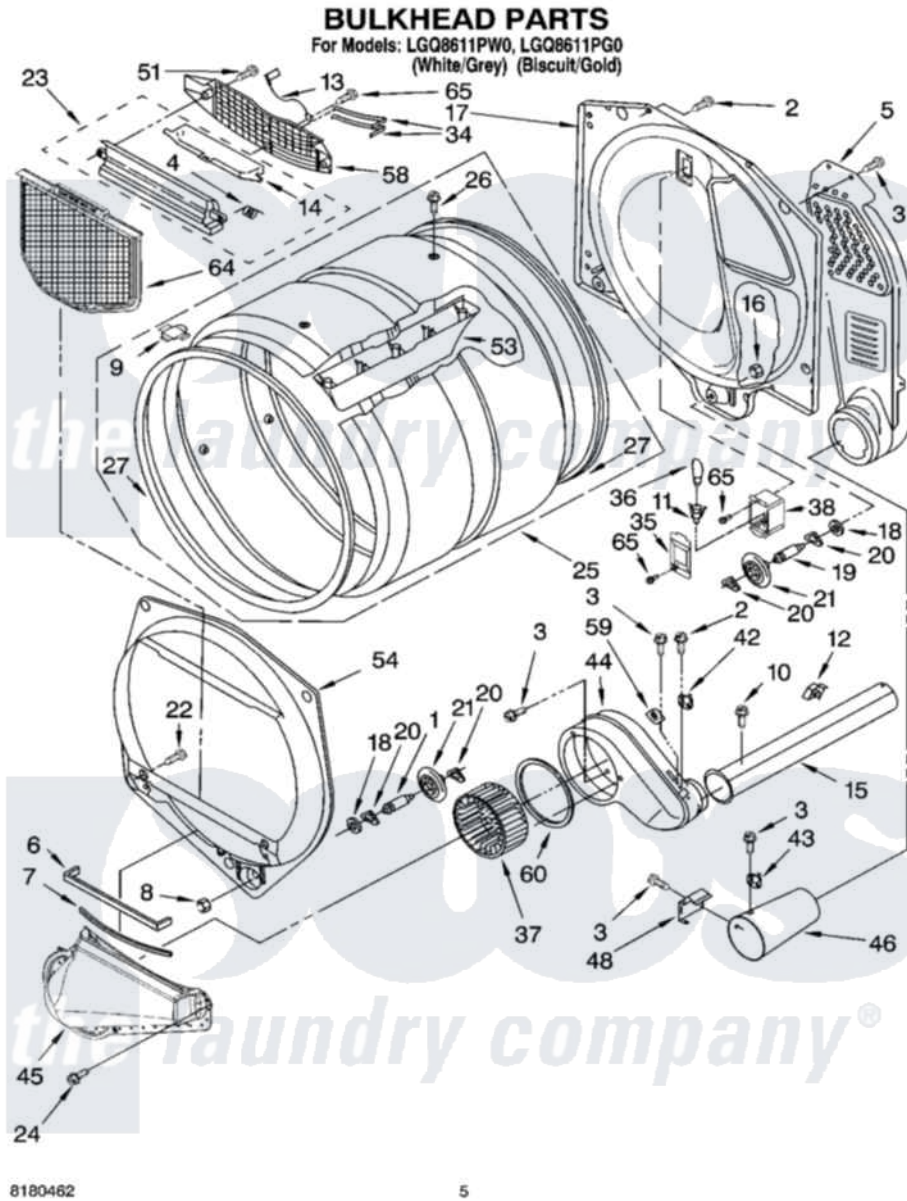

Whirlpool LGQ8611PW0 03 - BULKHEAD PARTS

8180462

5

Whirlpool [Residential Whirlpool LGQ8611PW0 Dryer Parts](#) Parts Diagram 03 - BULKHEAD PARTS
Click on the part number to view part

Item	Original Part Number	Replaced By	Status	Part Description
1	3399508	W10359271		Shaft, Drum Roller Threads
2	3390647	488729		Screw
3	90767			Screw, 8A X 3/8 HeX Washer Head Tapping
4	3394986			Spring, Lint Screen Door
5	3394346			Air Duct Assembly
6	697813			Seal, Outlet Housing
7	697814	697813		Seal, Outlet Housing
8	3359452			Nut, Lock
9	8066086			Plug, Drum Hole
10	3390646	W10139210		Screw, 8-18 X 5/16
11	3403634	W10136369		Socket, Drum Light Assembly
12	3388229			Retainer, Toe Panel
13	3392258	3393840		Wire
14	3394984	8563758		Door, Lint Screen
15	8318486	279936		Kit-Exhst
16	3387709			Nut, 3/8-16

17	8520836		Bulkhead, Rear
18	3387459	W10080960	Washer, Support
19	3399509	W10359272	Shaft, Roller Drum Threads
20	690997		Washer, Thrust
21	8536973	W10314173	Support
22	695240	488729	Screw
23	3394985	8563755	Housing, Outlet Assembly
24	359625	487240	Screw, For Mtg. Service Capacitor
25	8318215	W10197999	Drum
26	97787	W10109200	Screw, Baffle Mounting
27	697694	280114	Seal
34	3387223		Electrode, Sensor
35	3402841	8532165	Lens, Drum Light
36	3406124	22002263	Lamp
37	697772		Wheel, Blower
38	3977373		Bracket, Drum Light
42	8318268		Thermostat, Internal-Bias
43	3403140		Thermostat, High-Limit 205F
44	8544362	W10119255	Housing, Blower
45	8066168	W10128606	Duct-Lint
46	8066047		Funnel, Bumer
48	338906		Radiant, Sensor
51	3387230		Screw, 10-16 X 13/16
53	697693	W10113136	Baffle, Drum
54	697557		Bulkhead, Front
58	8299979		Grill, Outlet Screen Door
59	3392519		Thermal Limiter
60	697770		Seal, Cover Plate Blower Housing
64	8066170	W10120998	Screen
65	487909	488729	Screw