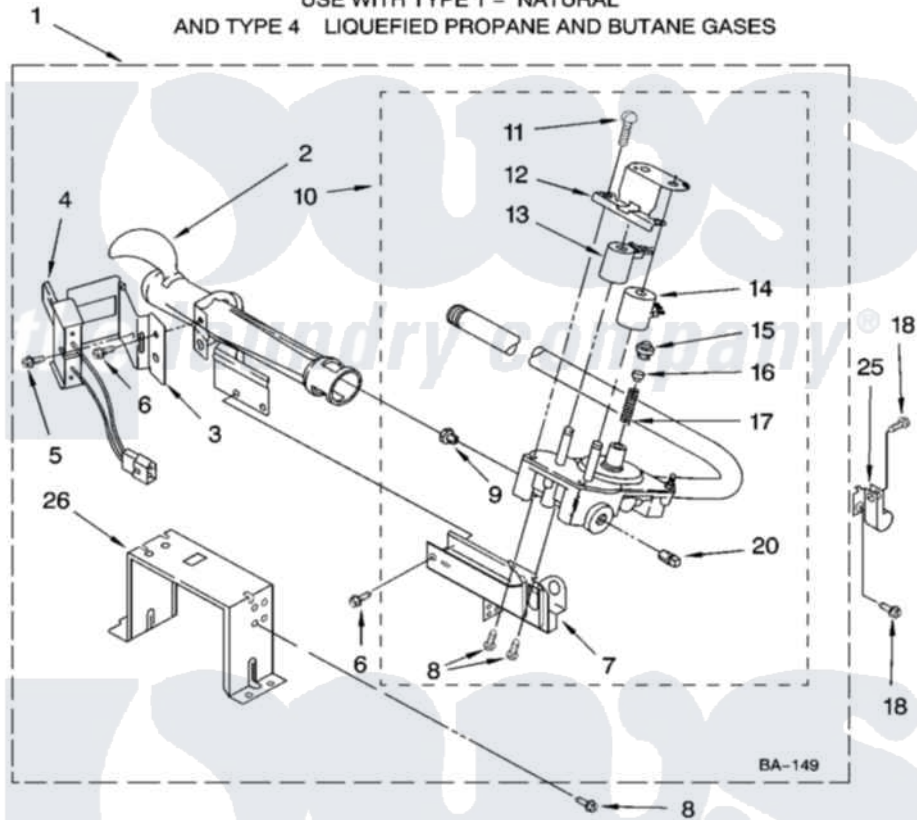

Whirlpool LGQ8611PW0 04 - 8318276 BURNER ASSEMBLY

8318276 BURNER ASSEMBLY

For Models: LGQ8611PW0, LGQ8611PG0
(White/Grey) (Biscuit/Gold)

USE WITH TYPE 1 - NATURAL
AND TYPE 4 LIQUEFIED PROPANE AND BUTANE GASES

8180462

7

Whirlpool [Residential Whirlpool LGQ8611PW0 Dryer Parts](#) Parts Diagram 04 - 8318276 BURNER ASSEMBLY
Click on the part number to view part

Item	Original Part Number	Replaced By	Status	Part Description
1	8318276	280119		Burner-Gas
2	688617	693140		Burner
3	694298			Bracket, Ignitor
4	686590	279311		Ignitor
5	3393909			Screw, 8-32 X 7/8
6	343641	681414		Screw, 10AB X 1/2
7	3389871		Not Available	Base, Burner
8	3387057			Screw, 10-16 X 1/2 Orifice, Burner
9	234826			Orifice, Burner Type 1
"	229742			Orifice, Burner
"	234868			Orifice, Burner
10	8318281	W10480542		Valve-Gas
11	694421			Screw, Bracket Mounting
12	694538			Bracket, Shunt
13	694540			Coil, 60 Hz
14	694539			Coil, 60 Hz

15	694424		Leak, Limiter
16	694423		Screw, Regulator Adjustment
17	694422		Spring, Regulator
18	3390647	488729	Screw
20	239822	W10295523	Plug, Pipe
25	3387561		Clamp-Pipe
26	3389889		Bracket, Support
"	N/A		Not Available
"	694572	49572A	FOLLOWING PARTS NOT ILLUSTRATED Conversion Kit To Type L.p.g.f