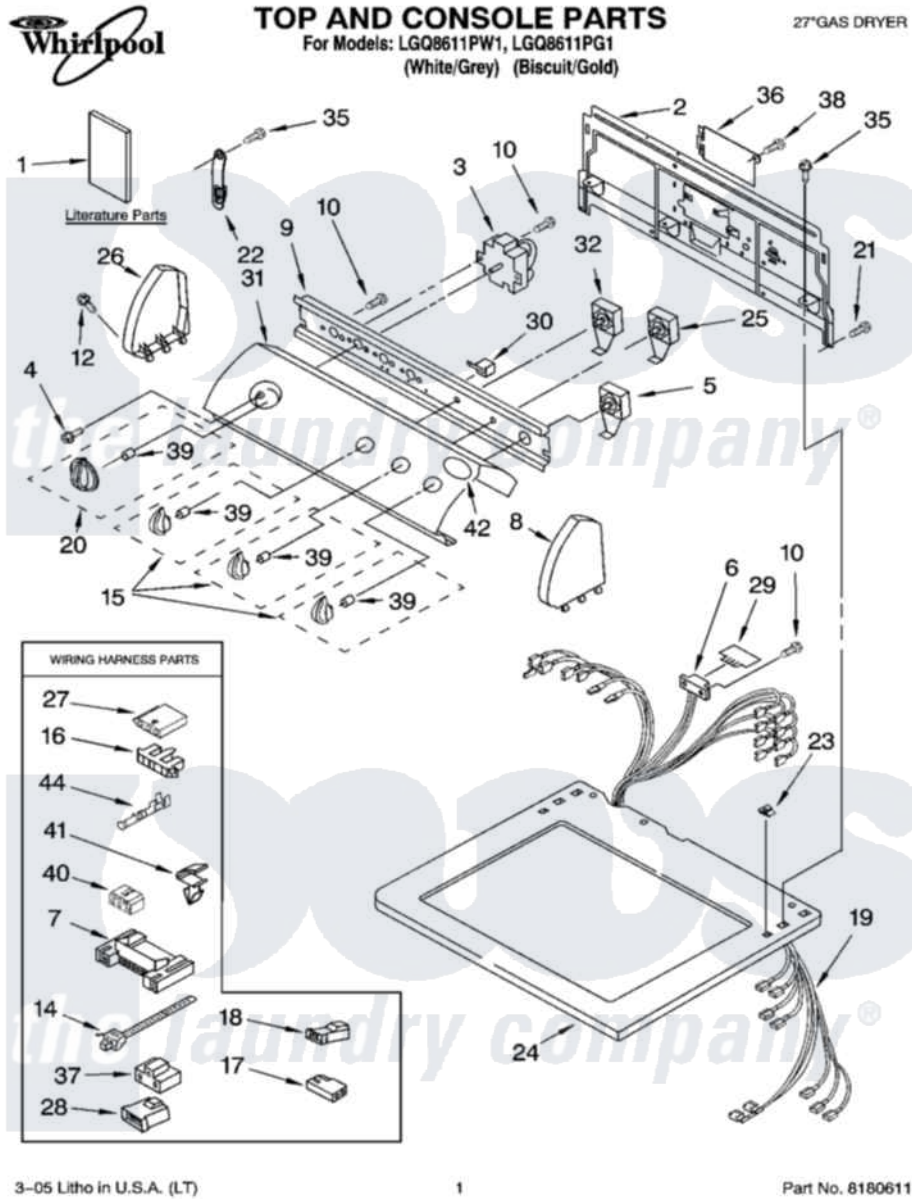

Whirlpool LGQ8611PW1 01 - TOP AND CONSOLE PARTS

3-05 Litho in U.S.A. (LT)

1

Part No. 6180611

Whirlpool Residential Whirlpool LGQ8611PW1 Dryer Parts Parts Diagram 01 - TOP AND CONSOLE PARTS
 Click on the part number to view part

Item	Original Part Number	Replaced By	Status	Part Description
1	8565618		Not Available	Wiring Diagram
"	8533772		Not Available	Guide, Use & Care
"	8533770		Not Available	Sheet, Cycle Feature
"	8557498		Not Available	Instructions, Installation
"	N/A		Not Available	Following May Be Purchased DO-IT-YOURSELF REPAIR MANUALS
"	677818		Not Available	Manual, Do-It- Yourself Repair (Dryer)
2	8317305	285909		Panel-Rear
3	8566184			Timer Assembly
4	8533951	3400859		Screw, Grounding
5	3398095			Switch, Push-To-Start
6	3391885			Connector, Edge
7	3395683			Receptacle, Multi-Terminal
8	8271359	279962		Endcap
"	8271362	279965		Endcap

9	8544897		Bracket, Control
10	8533971	90767	Screw, 8A X 3/8 HeX Washer Head Tapping
12	388326		Screw, 8-18 X 1.25
14	3391018		Tie Cable
15	8544937		Knob, Control
"	8544938		Knob, Control
16	3397269		Connector, Timer
17	717252		Receptacle, Terminal
18	3403499		Connector, 2-Postion
19	8530008		Harness, Wiring
20	8544957		Timer Knob Assembly
"	8544958		Timer Knob Assembly
21	693995		Screw, Hex Head
22	8568314		Strap, Console
23	357213		Nut, Push-In
24	8271399	3979278	Top
"	8271401	3979279	Top
25	3405156		Switch, Rotary
26	8271365	279962	Endcap
"	8271368	279965	Endcap
27	3936144		Do-It-Yourself Repair Manuals
28	3403498		Connector, 3-Position
29	8558178		Control, Electronic
30	694419		Mini-Buzzer
31	8545996		Panel, Control
"	8545997		Panel, Control
32	8530169		Switch, Temperature
35	90767		Screw, 8A X 3/8 HeX Washer Head Tapping
36	8317340		Cover, Terminal Block
37	3401144		Connector
38	3390814	90767	Screw, 8A X 3/8 HeX Washer Head Tapping
39	8536939		Clip, Knob
40	3347243		Block, Disconnect
41	3394427		Clip-Harness
42	3400985		Medallion
44	94614		Terminal