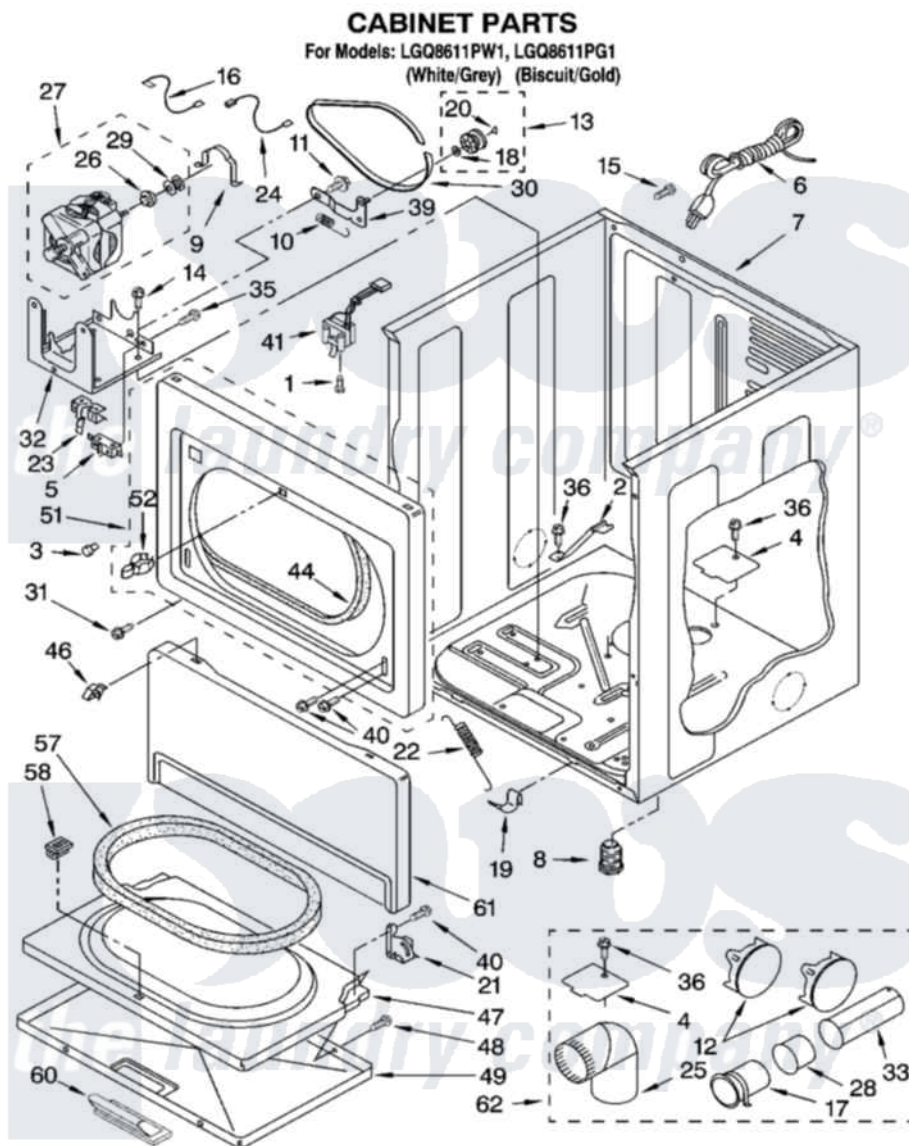

Whirlpool LGQ8611PW1 02 - CABINET PARTS

8180611

3

Whirlpool [Residential Whirlpool LGQ8611PW1 Dryer Parts](#) Parts Diagram 02 - CABINET PARTS

[Click on the part number to view part](#)

Item	Original Part Number	Replaced By	Status	Part Description
1	697773	3395530		Screw
2	8529757			Bracket, Burner
3	693152			Bumper, Console
4	3394331			Plate Cover
5	3394881	279782		Switch-Lid
6	344020	3401402		Cord, Power
7	8310656			Cabinet
"	8310659		Not Available	Cabinet (Biscuit)
8	3392100	49621		Feet-Leveling
"	279810			Foot-Optional
9	660658			Clamp, Motor Mounting 343481 685441
10	3387374			Spring, Idler
11	3389420			Retainer-Idler 1/4-20 X 1/16
12	697750	W10470674		Dryer Exhaust Kit
"	3388311			Plug, Multivent
13	3388672	279640		Pulley-ldr

14	3390663	681414	Screw, 10AB X 1/2
15	697776	4331106	Screw, No.10-32 X 7/16
16	3398948		Wire, Jumper
17	3395532		Exhaust Pipe And Bracket
18	233520		Washer, Thrust
19	297092		Clip
20	690997		Washer, Thrust
21	3387560		Hinge, Door
"	3387559		Hinge, Door
22	3387565		Spring, Door
23	8066120		Lever, Door Switch
24	3394081		Wire, Broken Belt Switch
25	49026		4" - 90° Elbow
26	3393657		Restrainer, Belt
27	8538263	279787	Motor-Drve
28	3395534		Exhaust Pipe
29	3389729		Pulley, Motor
30	3387610	661570	Belt
31	8281212	W10080800	Screw, 8-18 X 3/8
32	3387118		Bracket, Motor
33	3395535	8563749	Exhaust Pipe
35	98129		Screw, 6-20 X 1 1/16
36	693995		Screw, Hex Head
39	3388674	W10118756	Idler Bracket
40	3357011	308685	Side Trim)
41	3406107		Door Switch Assembly
44	3387242		Seal, Front Panel
46	3388229		Retainer, Toe Panel
47	697655	280079	Door
48	694091		Trim, Side Right Hand
49	697221		Door, Front
"	3977763		Door, Front
51	697227	279659	Panel
"	3977761	279935	Panel
52	696144	279570	Latch
57	3390736	3390732	Seal-Door
58	690081	279570	Latch
60	690270	348721	Handle
"	3977242		Handle, Door
61	697215	3406797	Toe Panel
"	3977764	8526025	Toe Panel
62	279818	W10470674	Dryer Exhaust Kit
"	279925	W10470674	Dryer Exhaust Kit