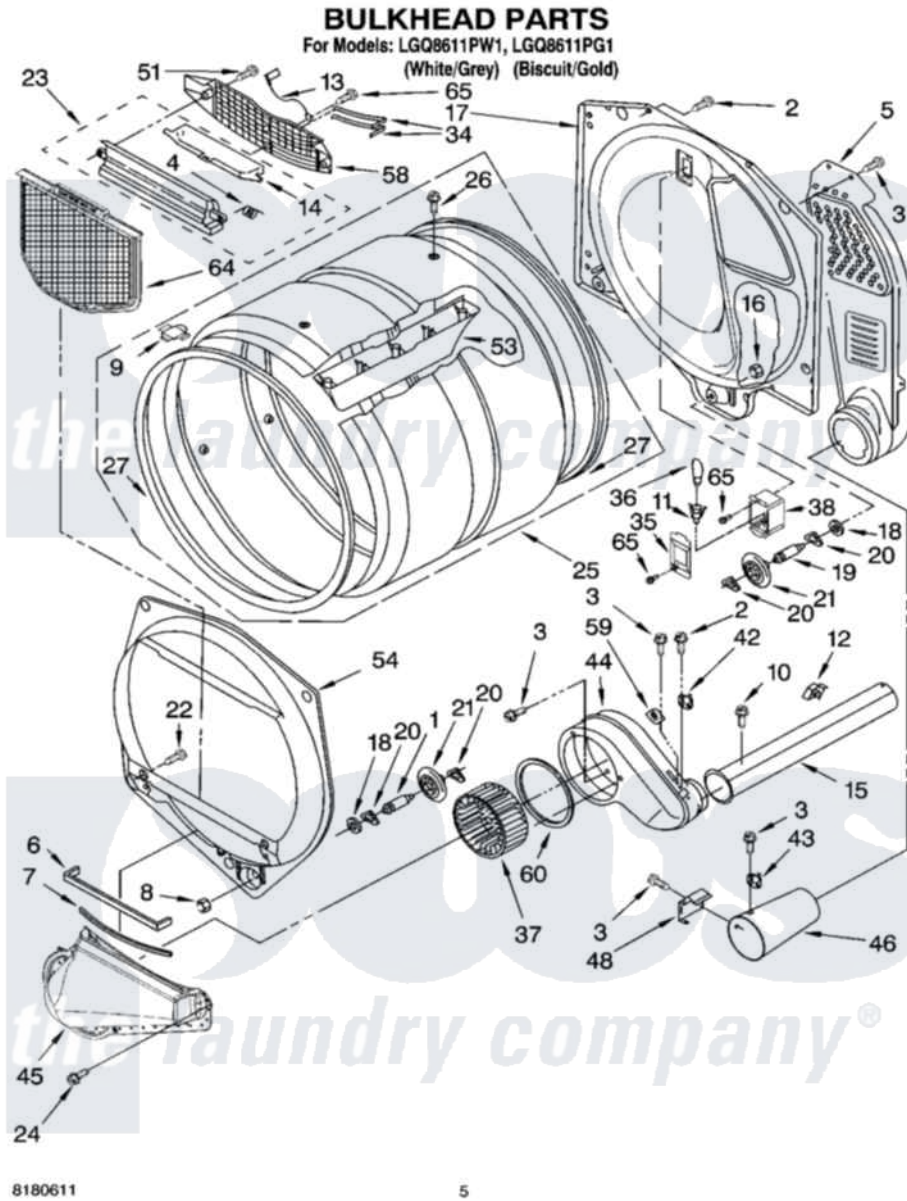

Whirlpool LGQ8611PW1 03 - BULKHEAD PARTS

Whirlpool Residential Whirlpool LGQ8611PW1 Dryer Parts Parts Diagram 03 - BULKHEAD PARTS
Click on the part number to view part

Item	Original Part Number	Replaced By	Status	Part Description
1	3399508	W10359271		Shaft, Drum Roller Threads
2	3390647	488729		Screw
3	90767			Screw, 8A X 3/8 HeX Washer Head Tapping
4	3394986			Spring, Lint Screen Door
5	3394346			Air Duct Assembly
6	697813			Seal, Outlet Housing
7	697814	697813		Seal, Outlet Housing
8	3359452			Nut, Lock
9	8066086			Plug, Drum Hole
10	3390646	W10139210		Screw, 8-18 X 5/16
11	3403634	W10136369		Socket, Drum Light Assembly
12	3388229			Retainer, Toe Panel
13	3392258	3393840		Wire
14	3394984	8563758		Door, Lint Screen
15	8318486	279936		Kit-Exhst
16	3387709			Nut, 3/8-16

17	8520836		Bulkhead, Rear
18	3387459	W10080960	Washer, Support
19	3399509	W10359272	Shaft, Roller Drum Threads
20	690997		Washer, Thrust
21	8536973	W10314173	Support
22	695240	488729	Screw
23	3394985	8563755	Housing, Outlet Assembly
24	359625	487240	Screw, For Mtg. Service Capacitor
25	8318215	W10197999	Drum
26	97787	W10109200	Screw, Baffle Mounting
27	697694	280114	Seal
34	3387223		Electrode, Sensor
35	3402841	8532165	Lens, Drum Light
36	3406124	22002263	Lamp
37	697772		Wheel, Blower
38	3977373		Bracket, Drum Light
42	8318268		Thermostat, Internal-Bias
43	3403140		Thermostat, High-Limit 205F
44	8544362	W10119255	Housing, Blower
45	8066168	W10128606	Duct-Lint
46	8066047		Funnel, Bumer
48	338906		Radiant, Sensor
51	3387230		Screw, 10-16 X 13/16
53	697693	W10113136	Baffle, Drum
54	697557		Bulkhead, Front
58	8299979		Grill, Outlet Screen Door
59	3392519		Thermal Limiter
60	697770		Seal, Cover Plate Blower Housing
64	8066170	W10120998	Screen
65	487909	488729	Screw