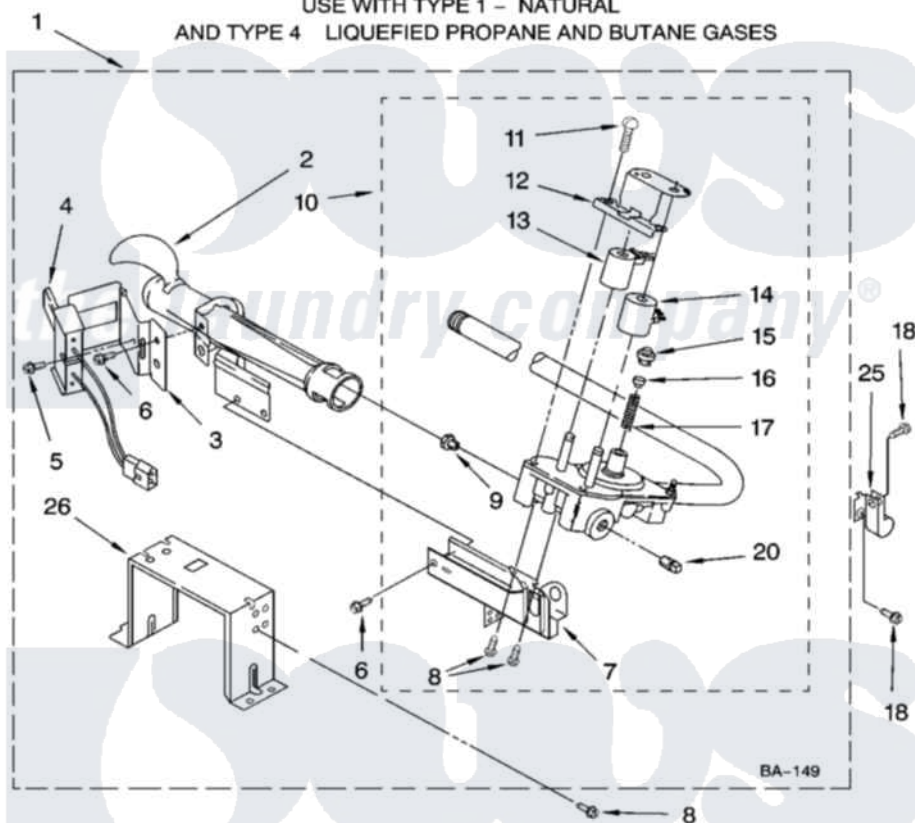

Whirlpool LGQ8611PW1 04 - 8318276 BURNER ASSEMBLY, OPTIONAL PARTS (NOT INCLUDED)

8318276 BURNER ASSEMBLY

For Models: LGQ8611PW1, LGQ8611PG1

(White/Grey) (Biscuit/Gold)

USE WITH TYPE 1 - NATURAL

AND TYPE 4 LIQUEFIED PROPANE AND BUTANE GASES

8180611

7

Whirlpool [Residential Whirlpool LGQ8611PW1 Dryer Parts](#) Parts Diagram 04 - 8318276 BURNER ASSEMBLY, OPTIONAL PARTS (NOT INCLUDED).
Click on the part number to view part

Item	Original Part Number	Replaced By	Status	Part Description
1	8318276	280119		Burner-Gas
2	688617	693140		Burner
3	694298			Bracket, Ignitor
4	686590	279311		Ignitor
5	3393909			Screw, 8-32 X 7/8
6	343641	681414		Screw, 10AB X 1/2
7	3389871		Not Available	Base, Burner
8	3387057			Screw, 10-16 X 1/2 Orifice, Burner
9	234826			Orifice, Burner Type 1
"	229742			Orifice, Burner
"	234868			Orifice, Burner
10	8318281	W10480542		Valve-Gas
11	694421			Screw, Bracket Mounting
12	694538			Bracket, Shunt