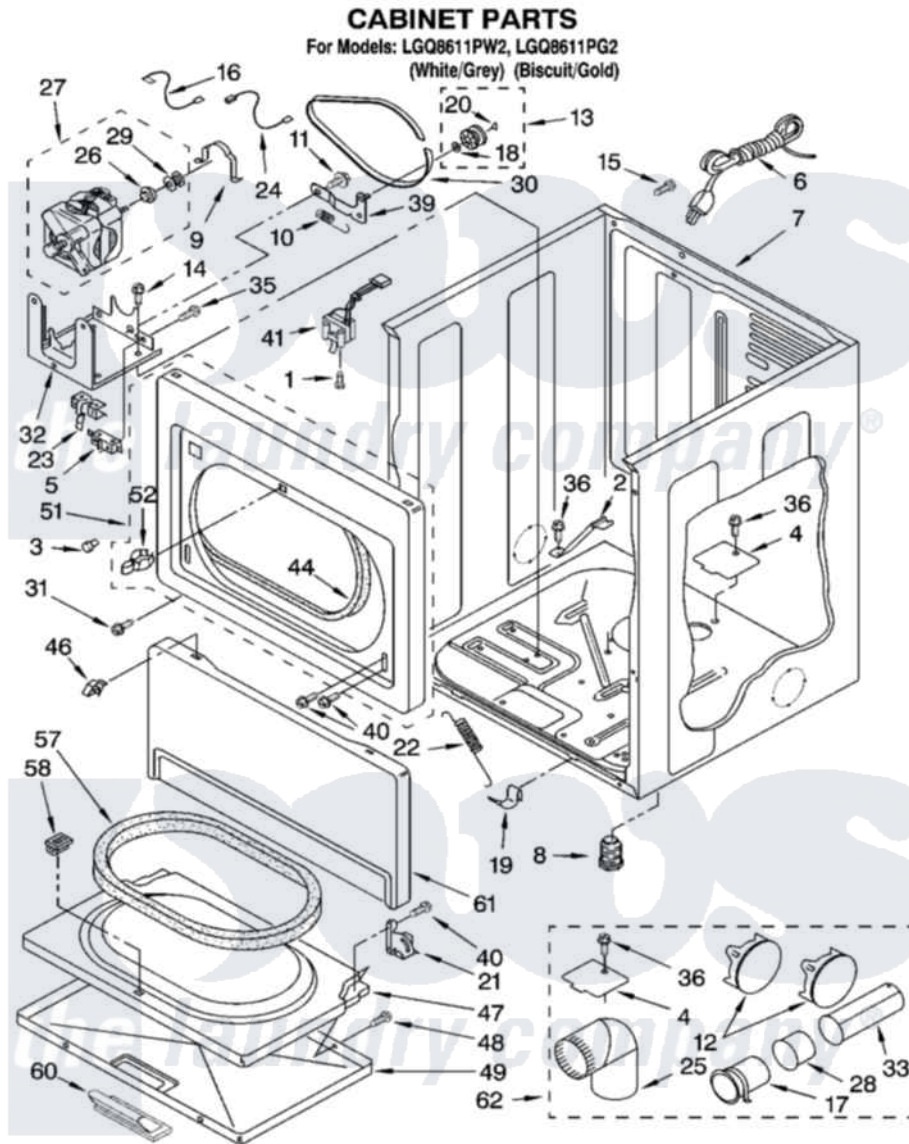

Whirlpool LGQ8611PW2 02 - CABINET PARTS

8180709

3

Whirlpool [Residential Whirlpool LGQ8611PW2 Dryer Parts](#) Parts Diagram 02 - CABINET PARTS
Click on the part number to view part

Item	Original Part Number	Replaced By	Status	Part Description
1	697773	3395530		Screw
2	8529757			Bracket, Burner
3	693152			Bumper, Console
4	3394331			Plate Cover
5	3394881	279782		Switch-Lid
6	344020	3401402		Cord, Power
7	8310656			Cabinet
"	8310659		Not Available	Cabinet (Biscuit)
8	3392100	49621		Feet-Leveling
"	279810			Foot-Optional
9	660658			Clamp, Motor Mounting 343481 685441
10	3387374			Spring, Idler
11	3389420			Retainer-Idler 1/4-20 X 1/16
12	697750	W10470674		Dryer Exhaust Kit
"	3388311			Plug, Multivent
13	3388672	279640		Pulley-ldr

14	3390663	681414	Screw, 10AB X 1/2
15	697776	4331106	Screw, No.10-32 X 7/16
16	3398948		Wire, Jumper
17	3395532		Exhaust Pipe And Bracket
18	233520		Washer, Thrust
19	297092		Clip
20	690997		Washer, Thrust
21	3387560		Hinge, Door
"	3387559		Hinge, Door
22	3387565		Spring, Door
23	8066120		Lever, Door Switch
24	3394081		Wire, Broken Belt Switch
25	49026		4" - 90° Elbow
26	3393657		Restrainer, Belt
27	8538263	279787	Motor-Drve
28	3395534		Exhaust Pipe
29	3389729		Pulley, Motor
30	3387610	661570	Belt
31	8281212	W10080800	Screw, 8-18 X 3/8
32	3387118		Bracket, Motor
33	3395535	8563749	Exhaust Pipe
35	98129		Screw, 6-20 X 1 1/16
36	693995		Screw, Hex Head
39	3388674	W10118756	Idler Bracket
40	3357011	308685	Side Trim)
41	3406107		Door Switch Assembly
44	3387242		Seal, Front Panel
46	3388229		Retainer, Toe Panel
47	697655	280079	Door
48	694091		Trim, Side Right Hand
49	697221		Door, Front
"	3977763		Door, Front
51	697227	279659	Panel
"	3977761	279935	Panel
52	696144	279570	Latch
57	3390736	3390732	Seal-Door
58	690081	279570	Latch
60	690270	348721	Handle
"	3977242		Handle, Door
61	697215	3406797	Toe Panel
"	3977764	8526025	Toe Panel
62	279818	W10470674	Dryer Exhaust Kit
"	279925	W10470674	Dryer Exhaust Kit