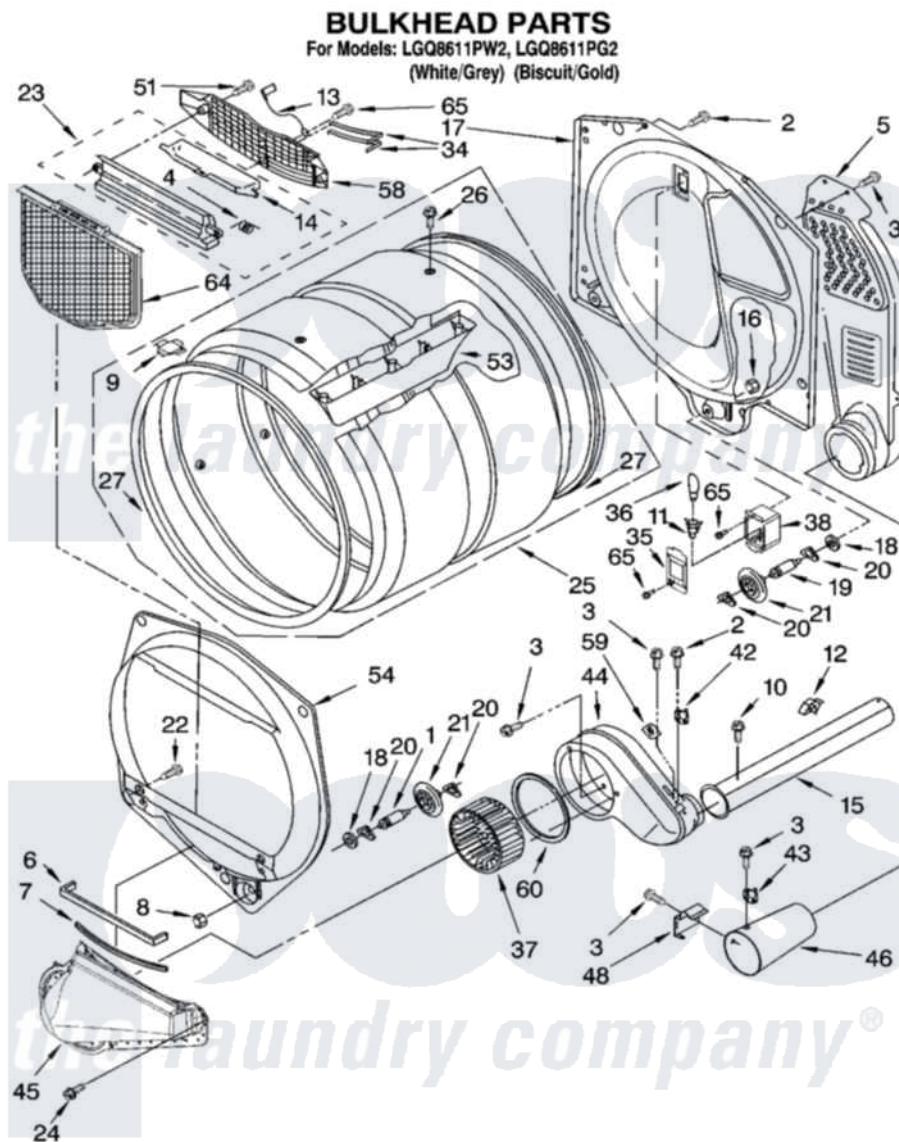

Whirlpool LGQ8611PW2 03 - BULKHEAD PARTS

8180709

5

Whirlpool [Residential Whirlpool LGQ8611PW2 Dryer Parts](#) Parts Diagram 03 - BULKHEAD PARTS
Click on the part number to view part

Item	Original Part Number	Replaced By	Status	Part Description
1	3399508	W10359271		Shaft, Drum Roller Threads
2	3390647	488729		Screw
3	90767			Screw, 8A X 3/8 HeX Washer Head Tapping
4	3394986			Spring, Lint Screen Door
5	3394346			Air Duct Assembly
6	697813			Seal, Outlet Housing
7	697814	697813		Seal, Outlet Housing
8	3359452			Nut, Lock
9	8066086			Plug, Drum Hole
10	3390646	W10139210		Screw, 8-18 X 5/16
11	3403634	W10136369		Socket, Drum Light Assembly
12	3388229			Retainer, Toe Panel
13	3392258	3393840		Wire
14	3394984	8563758		Door, Lint Screen
15	8318486	279936		Kit-Exhst
16	3387709			Nut, 3/8-16

17	8520836		Bulkhead, Rear
18	3387459	W10080960	Washer, Support
19	3399509	W10359272	Shaft, Roller Drum Threads
20	690997		Washer, Thrust
21	8536973	W10314173	Support
22	695240	488729	Screw
23	3394985	8563755	Housing, Outlet Assembly
24	359625	487240	Screw, For Mtg. Service Capacitor
25	8318215	W10197999	Drum
26	97787	W10109200	Screw, Baffle Mounting
27	697694	280114	Seal
34	3387223		Electrode, Sensor
35	3402841	8532165	Lens, Drum Light
36	3406124	22002263	Lamp
37	697772		Wheel, Blower
38	3977373		Bracket, Drum Light
42	8318268		Thermostat, Internal-Bias
43	3403140		Thermostat, High-Limit 205F
44	8544362	W10119255	Housing, Blower
45	8066168	W10128606	Duct-Lint
46	8066047		Funnel, Bumer
48	338906		Radiant, Sensor
51	3387230		Screw, 10-16 X 13/16
53	697693	W10113136	Baffle, Drum
54	697557		Bulkhead, Front
58	8299979		Grill, Outlet Screen Door
59	3392519		Thermal Limiter
60	697770		Seal, Cover Plate Blower Housing
64	8066170	W10120998	Screen
65	487909	488729	Screw