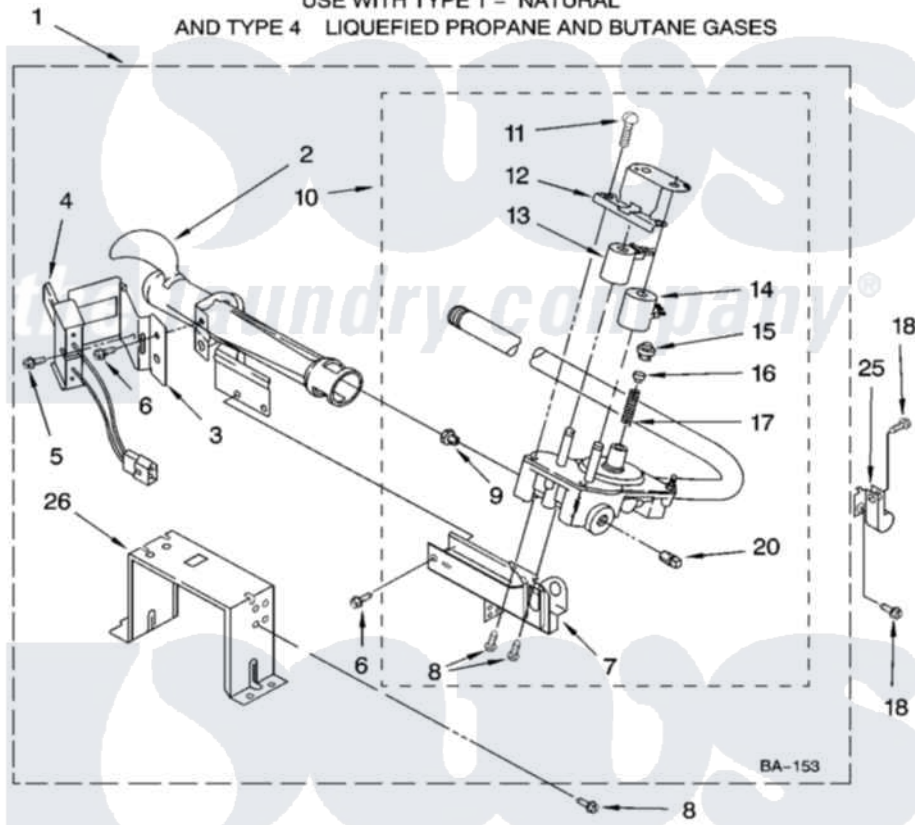

**Whirlpool LGQ8611PW2 04 - 8576353 BURNER ASSEMBLY, OPTIONAL PARTS (NOT INCLUDED)**

**8576353 BURNER ASSEMBLY**

For Models: LGQ8611PW2, LGQ8611PG2  
(White/Grey) (Biscuit/Gold)

USE WITH TYPE 1 - NATURAL  
AND TYPE 4 LIQUEFIED PROPANE AND BUTANE GASES

8180709

7

Whirlpool [Residential Whirlpool LGQ8611PW2 Dryer Parts](#) Parts Diagram 04 - 8576353 BURNER ASSEMBLY, OPTIONAL PARTS (NOT INCLUDED).  
Click on the part number to view part

Item	Original Part Number	Replaced By	Status	Part Description
1	8576353	<a href="#">280119</a>		Burner-Gas
2	688617	<a href="#">693140</a>		Burner
3	<a href="#">694298</a>			Bracket, Ignitor
4	686590	<a href="#">279311</a>		Ignitor
5	<a href="#">3393909</a>			Screw, 8-32 X 7/8
6	343641	<a href="#">681414</a>		Screw, 10AB X 1/2
7	3389871		Not Available	Base, Burner
8	<a href="#">3387057</a>			Screw, 10-16 X 1/2 Orifice, Burner
9	<a href="#">15418</a>			Orifice, Burner Type 1
"	15422		Not Available	ORIFICE, BURNER (TYPE 4) (BUTANE)
"	234867	<a href="#">229742</a>		Orifice, Burner
10	8281914	<a href="#">279923</a>		NAT Gas
11	<a href="#">694421</a>			Screw, Bracket Mounting