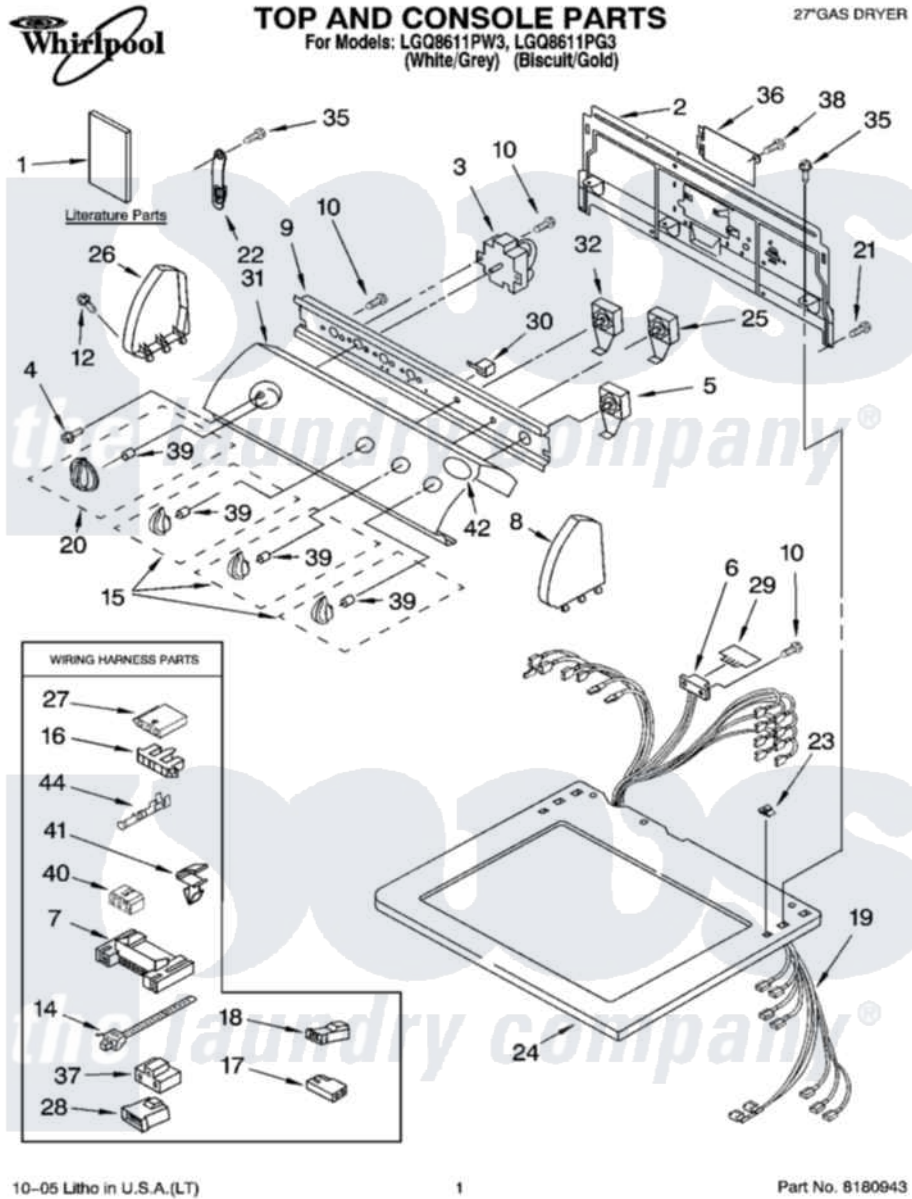

Whirlpool LGQ8611PW3 01 - TOP AND CONSOLE PARTS

Whirlpool Residential Whirlpool LGQ8611PW3 Dryer Parts Parts Diagram 01 - TOP AND CONSOLE PARTS
Click on the part number to view part

Item	Original Part Number	Replaced By	Status	Part Description
1	8565618		Not Available	Wiring Diagram
"	8578190		Not Available	Guide, Use & Care
"	8533770		Not Available	Sheet, Cycle Feature
"	8557498		Not Available	Instructions, Installation
"	N/A		Not Available	Following May Be Purchased DO-IT-YOURSELF REPAIR MANUALS
"	677818		Not Available	Manual, Do-It- Yourself Repair (Dryer)
2	8317305	285909		Panel-Rear
3	8566184			Timer Assembly
4	8533951	3400859		Screw, Grounding
5	3398095			Switch, Push-To-Start
6	3391885			Connector, Edge
7	3395683			Receptacle, Multi-Terminal
8	8271359	279962		Endcap
"	8271362	279965		Endcap

9	8544897		Bracket, Control
10	8533971	90767	Screw, 8A X 3/8 HeX Washer Head Tapping
12	388326		Screw, 8-18 X 1.25
14	3391018		Tie Cable
15	8544937		Knob, Control
"	8544938		Knob, Control
16	3397269		Connector, Timer
17	717252		Receptacle, Terminal
18	3403499		Connector, 2-Postion
19	8530008		Harness, Wiring
20	8544957		Timer Knob Assembly
"	8544958		Timer Knob Assembly
21	693995		Screw, Hex Head
22	8568314		Strap, Console
23	357213		Nut, Push-In
24	8271399	3979278	Top
"	8271401	3979279	Top
25	3405156		Switch, Rotary
26	8271365	279962	Endcap
"	8271368	279965	Endcap
27	3936144		Do-It-Yourself Repair Manuals
28	3403498		Connector, 3-Position
29	8558178		Control, Electronic
30	694419		Mini-Buzzer
31	8545996		Panel, Control
"	8545997		Panel, Control
32	8530169		Switch, Temperature
35	90767		Screw, 8A X 3/8 HeX Washer Head Tapping
36	8317340		Cover, Terminal Block
37	3401144		Connector
38	3390814	90767	Screw, 8A X 3/8 HeX Washer Head Tapping
39	8536939		Clip, Knob
40	3347243		Block, Disconnect
41	3394427		Clip-Harness
42	3400985		Medallion
44	94614		Terminal