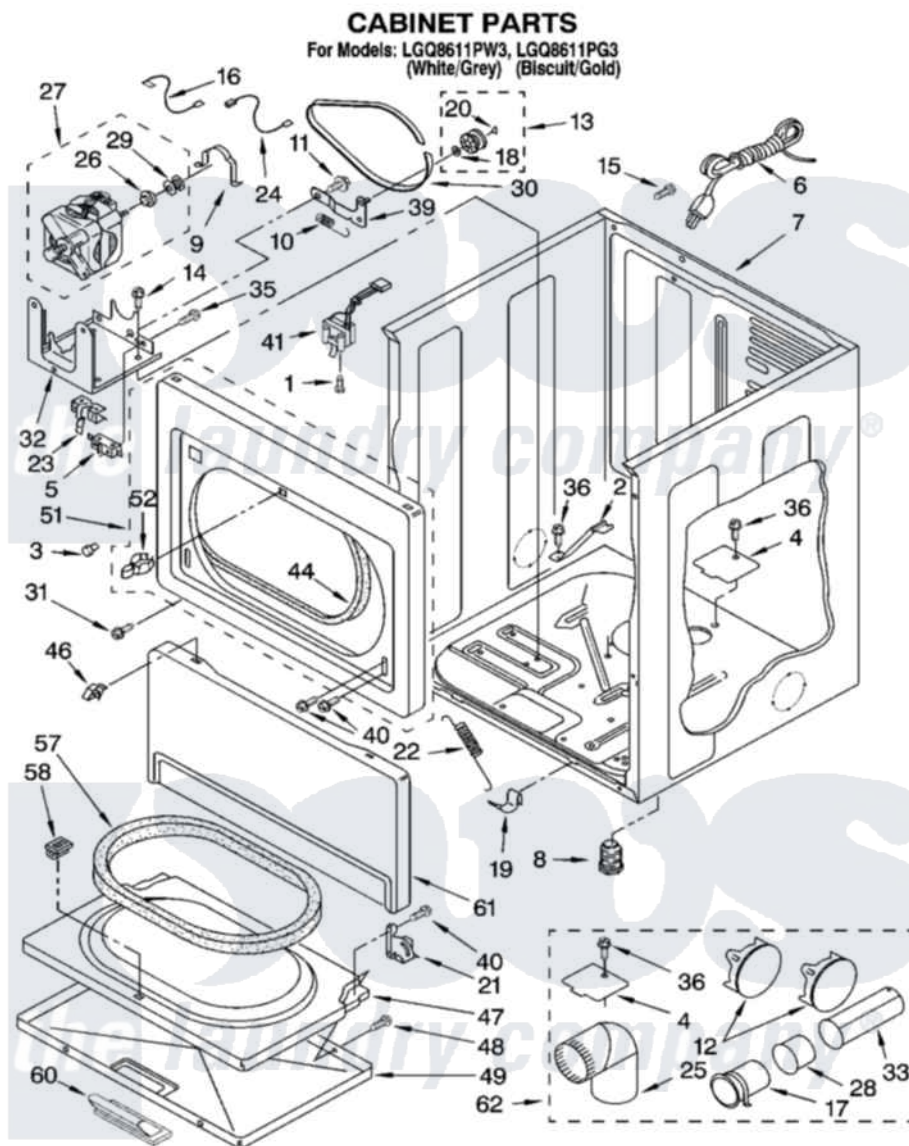

Whirlpool LGQ8611PW3 02 - CABINET PARTS

8180943

3

Whirlpool [Residential Whirlpool LGQ8611PW3 Dryer Parts](#) Parts Diagram 02 - CABINET PARTS

[Click on the part number to view part](#)

Item	Original Part Number	Replaced By	Status	Part Description
1	697773	3395530		Screw
2	8529757			Bracket, Burner
3	693152			Bumper, Console
4	3394331			Plate Cover
5	3394881	279782		Switch-Lid
6	344020	3401402		Cord, Power
7	8310656			Cabinet
"	8310659		Not Available	Cabinet (Biscuit)
8	3392100	49621		Feet-Leveling
"	279810			Foot-Optional
9	660658			Clamp, Motor Mounting 343481 685441
10	3387374			Spring, Idler
11	3389420			Retainer-Idler 1/4-20 X 1/16
12	697750	W10470674		Dryer Exhaust Kit
"	3388311			Plug, Multivent
13	3388672	279640		Pulley-ldr

14	343641	681414	Screw, 10AB X 1/2
15	697776	4331106	Screw, No.10-32 X 7/16
16	3398948		Wire, Jumper
17	3395532		Exhaust Pipe And Bracket
18	233520		Washer, Thrust
19	297092		Clip
20	690997		Washer, Thrust
21	3387560		Hinge, Door
"	3387559		Hinge, Door
22	3387565		Spring, Door
23	8066120		Lever, Door Switch
24	3394081		Wire, Broken Belt Switch
25	49026		4" - 90° Elbow
26	3393657		Restrainer, Belt
27	8538263	279787	Motor-Drve
28	3395534		Exhaust Pipe
29	3389729		Pulley, Motor
30	3387610	661570	Belt
31	8281212	W10080800	Screw, 8-18 X 3/8
32	3387118		Bracket, Motor
33	3395535	8563749	Exhaust Pipe
35	98129		Screw, 6-20 X 1 1/16
36	693995		Screw, Hex Head
39	3388674	W10118756	Idler Bracket
40	3357011	308685	Side Trim)
41	3406107		Door Switch Assembly
44	3387242		Seal, Front Panel
46	3388229		Retainer, Toe Panel
47	697655	280079	Door
48	694091		Trim, Side Right Hand
49	697221		Door, Front
"	3977763		Door, Front
51	697227	279659	Panel
"	3977761	279935	Panel
52	696144	279570	Latch
57	3390736	3390732	Seal-Door
58	690081	279570	Latch
60	690270	348721	Handle
"	3977242		Handle, Door
61	697215	3406797	Toe Panel
"	3977764	8526025	Toe Panel
62	279818	W10470674	Dryer Exhaust Kit
"	279925	W10470674	Dryer Exhaust Kit