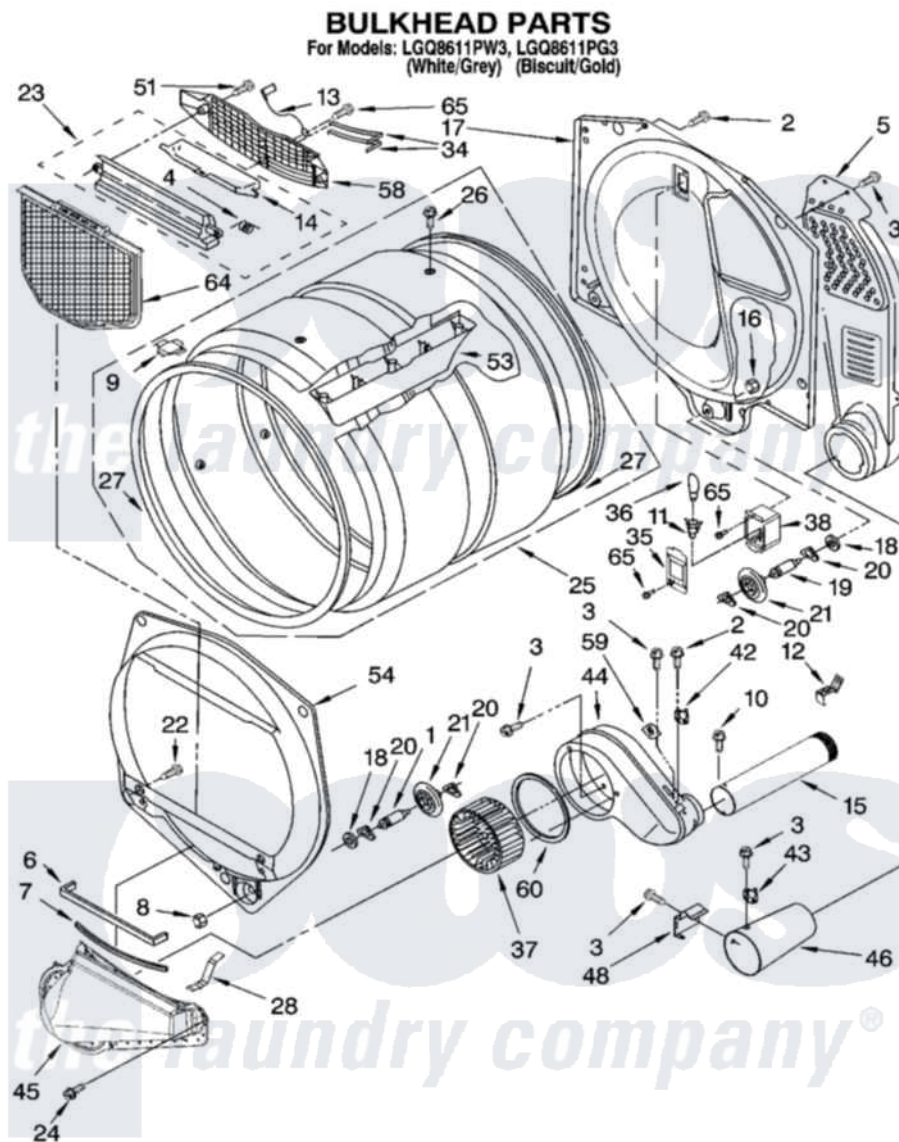

Whirlpool LGQ8611PW3 03 - BULKHEAD PARTS

8180943

5

Whirlpool [Residential Whirlpool LGQ8611PW3 Dryer Parts](#) Parts Diagram 03 - BULKHEAD PARTS
Click on the part number to view part

Item	Original Part Number	Replaced By	Status	Part Description
1	8575324	W10359271		Shaft, Drum Roller Threads
2	3390647	488729		Screw
3	90767			Screw, 8A X 3/8 HeX Washer Head Tapping
4	3394986			Spring, Lint Screen Door
5	3394346			Air Duct Assembly
6	697813			Seal, Outlet Housing
7	697814	697813		Seal, Outlet Housing
8	3934666	W10080210		Nut, 3/8 X 16
9	8066086			Plug, Drum Hole
10	3390646	W10139210		Screw, 8-18 X 5/16
11	3403634	W10136369		Socket, Drum Light Assembly
12	8572105			Retainer, Toe Panel
13	3392258	3393840		Wire
14	3394984	8563758		Door, Lint Screen
15	8563745	279936		Kit-Exhst
16	W10001120	W10080190		Nut, 3/8-16

17	8520836		Bulkhead, Rear
18	3387459	W10080960	Washer, Support
19	8575325	W10359272	Shaft, Roller Drum Threads
20	690997		Washer, Thrust
21	8536973	W10314173	Support
22	695240	488729	Screw
23	3394985	8563755	Housing, Outlet Assembly
24	359625	487240	Screw, For Mtg. Service Capacitor
25	8318215	W10197999	Drum
26	97787	W10109200	Screw, Baffle Mounting
27	697694	280114	Seal
28	8066208		Clip-Exhaust
34	3387223		Electrode, Sensor
35	3402841	8532165	Lens, Drum Light
36	3406124	22002263	Lamp
37	697772		Wheel, Blower
38	3977373		Bracket, Drum Light
42	8318268		Thermostat, Internal-Bias
43	3403140		Thermostat, High-Limit 205F
44	8544362	W10119255	Housing, Blower
45	8066168	W10128606	Duct-Lint
46	8066047		Funnel, Burner
48	338906		Radiant, Sensor
51	3387230		Screw, 10-16 X 13/16
53	697693	W10113136	Baffle, Drum
54	697557		Bulkhead, Front
58	8299979		Grill, Outlet Screen Door
59	3392519		Thermal Limiter
60	697770		Seal, Cover Plate Blower Housing
64	8066170	W10120998	Screen
65	487909	488729	Screw