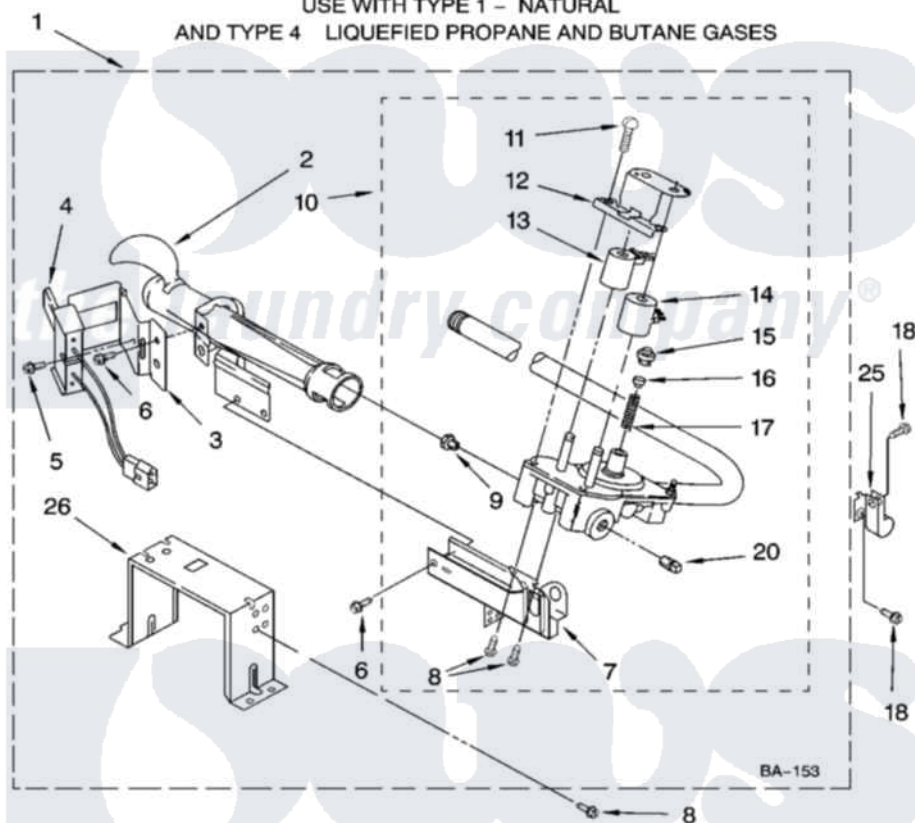

Whirlpool LGQ8611PW3 04 - 8576353 BURNER ASSEMBLY, OPTIONAL PARTS (NOT INCLUDED)

8576353 BURNER ASSEMBLY

For Models: LGQ8611PW3, LGQ8611PG3
(White/Grey) (Biscuit/Gold)

USE WITH TYPE 1 - NATURAL
AND TYPE 4 LIQUEFIED PROPANE AND BUTANE GASES

8180943

7

Whirlpool [Residential Whirlpool LGQ8611PW3 Dryer Parts](#) Parts Diagram 04 - 8576353 BURNER ASSEMBLY, OPTIONAL PARTS (NOT INCLUDED).
Click on the part number to view part

Item	Original Part Number	Replaced By	Status	Part Description
1	8576353	280119		Burner-Gas
2	688617	693140		Burner
3	694298			Bracket, Ignitor
4	686590	279311		Ignitor
5	3393909			Screw, 8-32 X 7/8
6	343641	681414		Screw, 10AB X 1/2
7	3389871		Not Available	Base, Burner
8	3387057			Screw, 10-16 X 1/2 Orifice, Burner
9	15418			Orifice, Burner Type 1
"	15422		Not Available	ORIFICE, BURNER (TYPE 4) (BUTANE)
"	234867	229742		Orifice, Burner
10	8281914	279923		NAT Gas
11	694421			Screw, Bracket Mounting