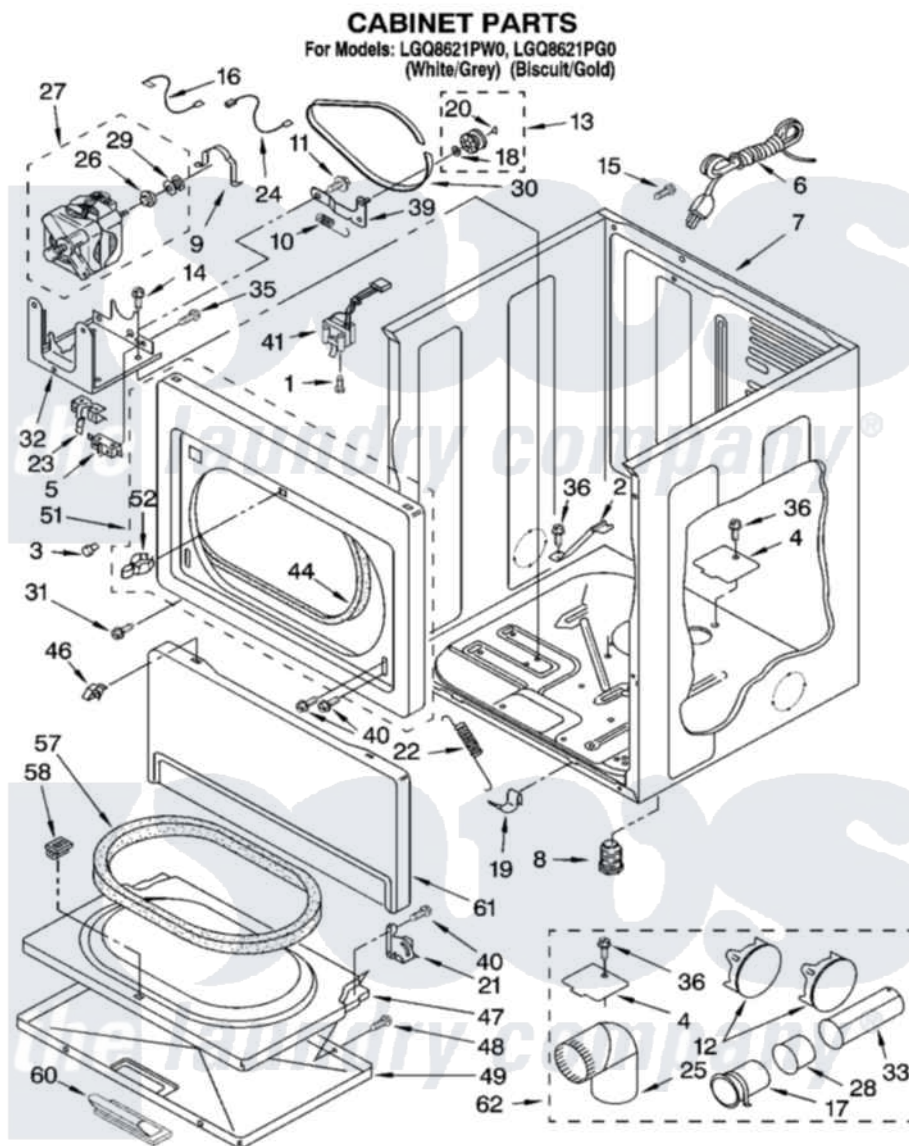

Whirlpool LGQ8621PG0 02 - CABINET PARTS

8180512

3

Whirlpool [Residential Whirlpool LGQ8621PG0 Dryer Parts](#) Parts Diagram 02 - CABINET PARTS

[Click on the part number to view part](#)

Item	Original Part Number	Replaced By	Status	Part Description
1	697773	3395530		Screw
2	8529757			Bracket, Burner
3	693152			Bumper, Console
4	3394331			Plate Cover
5	3394881	279782		Switch-Lid
6	344020	3401402		Cord, Power
7	8310656			Cabinet
"	8310659		Not Available	Cabinet (Biscuit)
8	3392100	49621		Feet-Leveling
"	279810			Foot-Optional
9	660658			Clamp, Motor Mounting 343481 685441
10	3387374			Spring, Idler
11	3389420			Retainer-Idler 1/4-20 X 1/16
12	697750	W10470674		Dryer Exhaust Kit
"	3388311			Plug, Multivent
13	3388672	279640		Pulley-Idr

14	3390663	681414	Screw, 10AB X 1/2
15	697776	4331106	Screw, No.10-32 X 7/16
16	3398948		Wire, Jumper
17	3395532		Exhaust Pipe And Bracket
18	233520		Washer, Thrust
19	297092		Clip
20	690997		Washer, Thrust
21	3387560		Hinge, Door
"	3387559		Hinge, Door
22	3387565		Spring, Door
23	8066120		Lever, Door Switch
24	3394081		Wire, Broken Belt Switch
25	49026		4" - 90° Elbow
26	3393657		Restrainer, Belt
27	8538263	279787	Motor-Drve
28	3395534		Exhaust Pipe
29	3389729		Pulley, Motor
30	3387610	661570	Belt
31	8281212	W10080800	Screw, 8-18 X 3/8
32	3387118		Bracket, Motor
33	3395535	8563749	Exhaust Pipe
35	98129		Screw, 6-20 X 1 1/16
36	693995		Screw, Hex Head
39	3388674	W10118756	Idler Bracket
40	3357011	308685	Side Trim)
41	3406107		Door Switch Assembly
44	3387242		Seal, Front Panel
46	3388229		Retainer, Toe Panel
47	697655	280079	Door
48	694091		Trim, Side Right Hand
49	697221		Door, Front
"	3977763		Door, Front
51	697227	279659	Panel
"	3977761	279935	Panel
52	696144	279570	Latch
57	3390736	3390732	Seal-Door
58	690081	279570	Latch
60	690270	348721	Handle
"	3977242		Handle, Door
61	697215	3406797	Toe Panel
"	3977764	8526025	Toe Panel
62	279818	W10470674	Dryer Exhaust Kit
"	279925	W10470674	Dryer Exhaust Kit