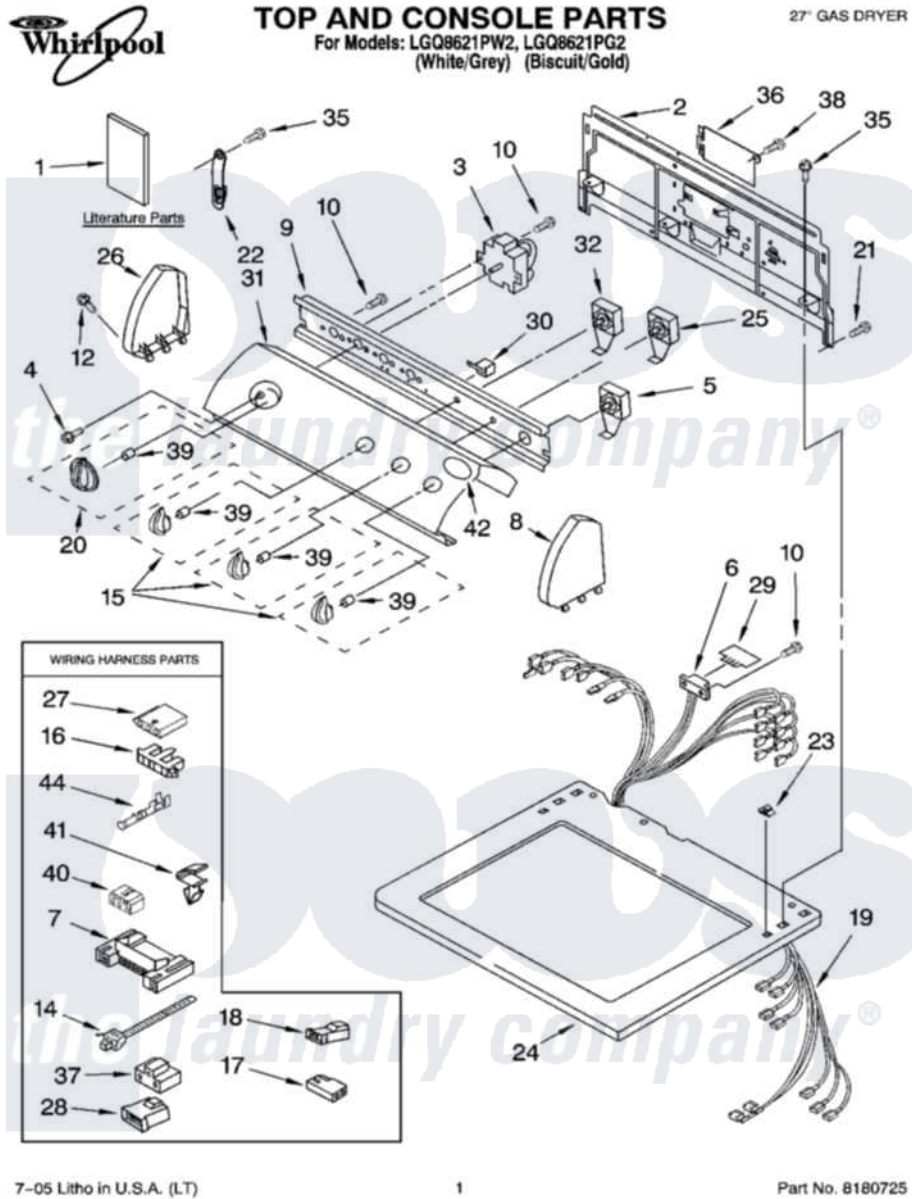

Whirlpool LGQ8621PG2 01 - TOP AND CONSOLE PARTS

7-05 Litho in U.S.A. (LT)

1

Part No. 8180725

Whirlpool Residential Whirlpool LGQ8621PG2 Dryer Parts Parts Diagram 01 - TOP AND CONSOLE PARTS
 Click on the part number to view part

Item	Original Part Number	Replaced By	Status	Part Description
1	8565618		Not Available	Wiring Diagram
"	8533772		Not Available	Guide, Use & Care
"	8533770		Not Available	Sheet, Cycle Feature
"	8557498		Not Available	Instructions, Installation
"	N/A		Not Available	Following May Be Purchased DO-IT-YOURSELF REPAIR MANUALS
"	677818		Not Available	Manual, Do-It- Yourself Repair (Dryer)
2	8317305	285909		Panel-Rear
3	8566184			Timer Assembly
4	8533951	3400859		Screw, Grounding
5	3398095			Switch, Push-To-Start
6	3391885			Connector, Edge
7	3395683			Receptacle, Multi-Terminal
8	8271359	279962		Endcap
"	8271362	279965		Endcap

9	8544897		Bracket, Control
10	8533971	90767	Screw, 8A X 3/8 HeX Washer Head Tapping
12	388326		Screw, 8-18 X 1.25
14	3391018		Tie Cable
15	8544937		Knob, Control
"	8544938		Knob, Control
16	3397269		Connector, Timer
17	717252		Receptacle, Terminal
18	3403499		Connector, 2-Postion
19	8530008		Harness, Wiring
20	8544957		Timer Knob Assembly
"	8544958		Timer Knob Assembly
21	693995		Screw, Hex Head
22	8568314		Strap, Console
23	357213		Nut, Push-In
24	8271399	3979278	Top
"	8271401	3979279	Top
25	3405156		Switch, Rotary
26	8271365	279962	Endcap
"	8271368	279965	Endcap
27	3936144		Do-It-Yourself Repair Manuals
28	3403498		Connector, 3-Position
29	8558178		Control, Electronic
30	694419		Mini-Buzzer
31	8546005		Panel, Control
"	8546006		Panel, Control
32	8530169		Switch, Temperature
35	3390647	488729	Screw
36	8317340		Cover, Terminal Block
37	3401144		Connector
38	3390814	90767	Screw, 8A X 3/8 HeX Washer Head Tapping
39	8536939		Clip, Knob
40	3347243		Block, Disconnect
41	3394427		Clip-Harness
42	3400985		Medallion
44	94614		Terminal