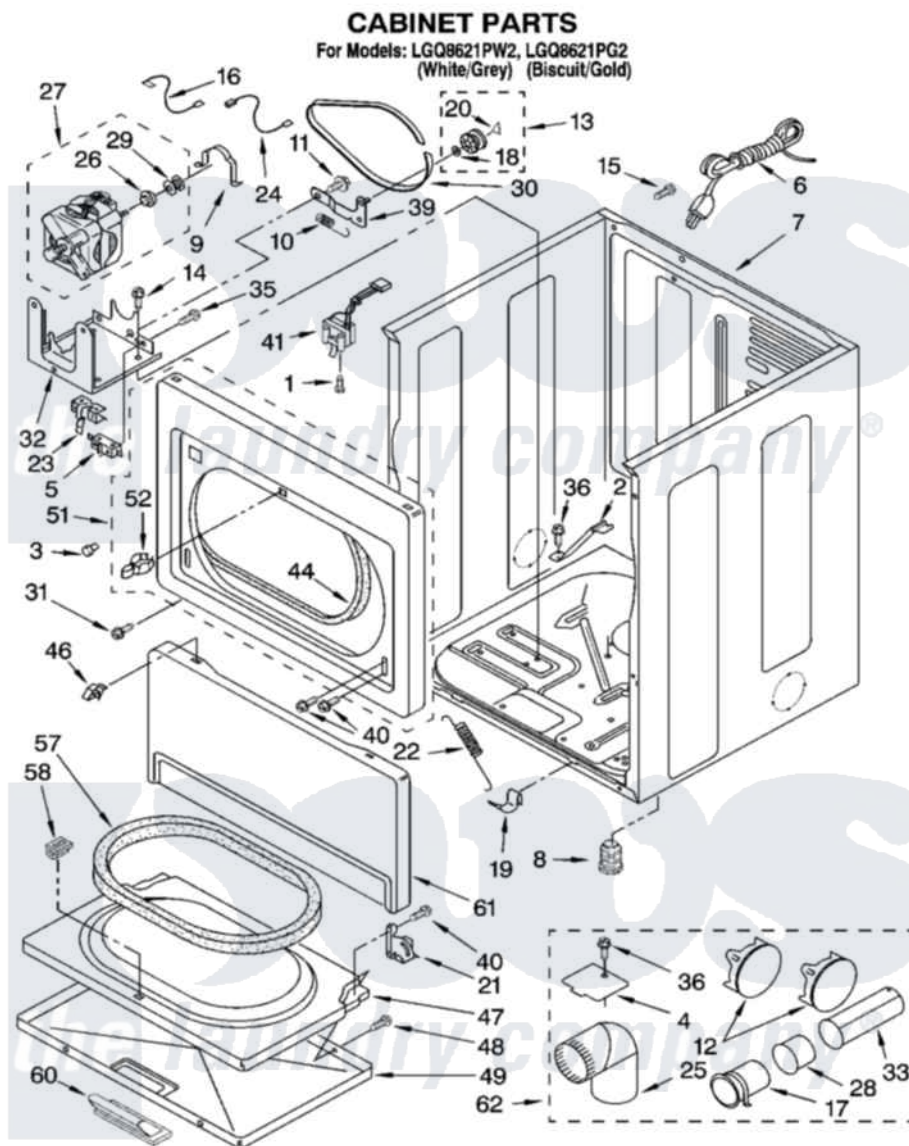

Whirlpool LGQ8621PG2 02 - CABINET PARTS

8180725

3

Whirlpool [Residential Whirlpool LGQ8621PG2 Dryer Parts](#) Parts Diagram 02 - CABINET PARTS

[Click on the part number to view part](#)

Item	Original Part Number	Replaced By	Status	Part Description
1	697773	3395530		Screw
2	8529757			Bracket, Burner
3	693152			Bumper, Console
4	3394331			Plate Cover
5	3394881	279782		Switch-Lid
6	344020	3401402		Cord, Power
7	8310656			Cabinet
"	8310659		Not Available	Cabinet (Biscuit)
8	3392100	49621		Feet-Leveling
"	279810			Foot-Optional
9	660658			Clamp, Motor Mounting 343481 685441
10	3387374			Spring, Idler
11	3389420			Retainer-Idler 1/4-20 X 1/16
12	697750	W10470674		Dryer Exhaust Kit
"	3388311			Plug, Multivent
13	3388672	279640		Pulley-ldr

14	3390663	681414	Screw, 10AB X 1/2
15	697776	4331106	Screw, No.10-32 X 7/16
16	3398948		Wire, Jumper
17	3395532		Exhaust Pipe And Bracket
18	233520		Washer, Thrust
19	297092		Clip
20	690997		Washer, Thrust
21	3387560		Hinge, Door
"	3387559		Hinge, Door
22	3387565		Spring, Door
23	8066120		Lever, Door Switch
24	3394081		Wire, Broken Belt Switch
25	49026		4" - 90° Elbow
26	3393657		Restrainer, Belt
27	8538263	279787	Motor-Drve
28	3395534		Exhaust Pipe
29	3389729		Pulley, Motor
30	3387610	661570	Belt
31	8281212	W10080800	Screw, 8-18 X 3/8
32	3387118		Bracket, Motor
33	3395535	8563749	Exhaust Pipe
35	98129		Screw, 6-20 X 1 1/16
36	693995		Screw, Hex Head
39	3388674	W10118756	Idler Bracket
40	3357011	308685	Side Trim)
41	3406107		Door Switch Assembly
44	3387242		Seal, Front Panel
46	3388229		Retainer, Toe Panel
47	697655	280079	Door
48	694091		Trim, Side Right Hand
49	697221		Door, Front
"	3977763		Door, Front
51	697227	279659	Panel
"	3977761	279935	Panel
52	696144	279570	Latch
57	3390736	3390732	Seal-Door
58	690081	279570	Latch
60	690270	348721	Handle
"	3977242		Handle, Door
61	697215	3406797	Toe Panel
"	3977764	8526025	Toe Panel
62	279818	W10470674	Dryer Exhaust Kit
"	279925	W10470674	Dryer Exhaust Kit