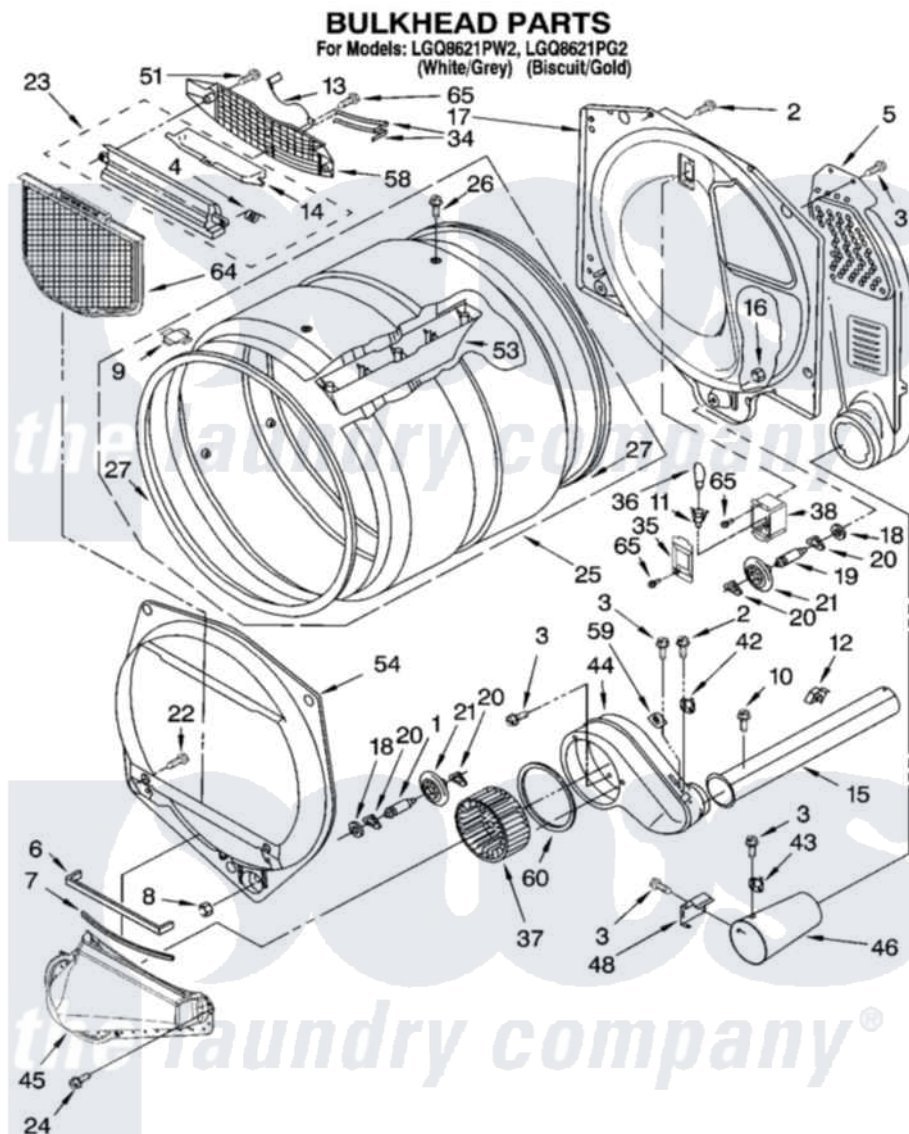

# Whirlpool LGQ8621PG2 03 - BULKHEAD PARTS

8180725

5

Whirlpool [Residential Whirlpool LGQ8621PG2 Dryer Parts](#) Parts Diagram 03 - BULKHEAD PARTS

[Click on the part number to view part](#)

Item	Original Part Number	Replaced By	Status	Part Description
1	3399508	<a href="#">W10359271</a>		Shaft, Drum Roller Threads
2	3390647	<a href="#">488729</a>		Screw
3	<a href="#">90767</a>			Screw, 8A X 3/8 HeX Washer Head Tapping
4	<a href="#">3394986</a>			Spring, Lint Screen Door
5	<a href="#">3394346</a>			Air Duct Assembly
6	<a href="#">697813</a>			Seal, Outlet Housing
7	697814	<a href="#">697813</a>		Seal, Outlet Housing
8	<a href="#">3359452</a>			Nut, Lock
9	<a href="#">8066086</a>			Plug, Drum Hole
10	3390646	<a href="#">W10139210</a>		Screw, 8-18 X 5/16
11	3403634	<a href="#">W10136369</a>		Socket, Drum Light Assembly
12	<a href="#">3388229</a>			Retainer, Toe Panel
13	3392258	<a href="#">3393840</a>		Wire
14	3394984	<a href="#">8563758</a>		Door, Lint Screen
15	8318486	<a href="#">279936</a>		Kit-Exhst
16	<a href="#">3387709</a>			Nut, 3/8-16