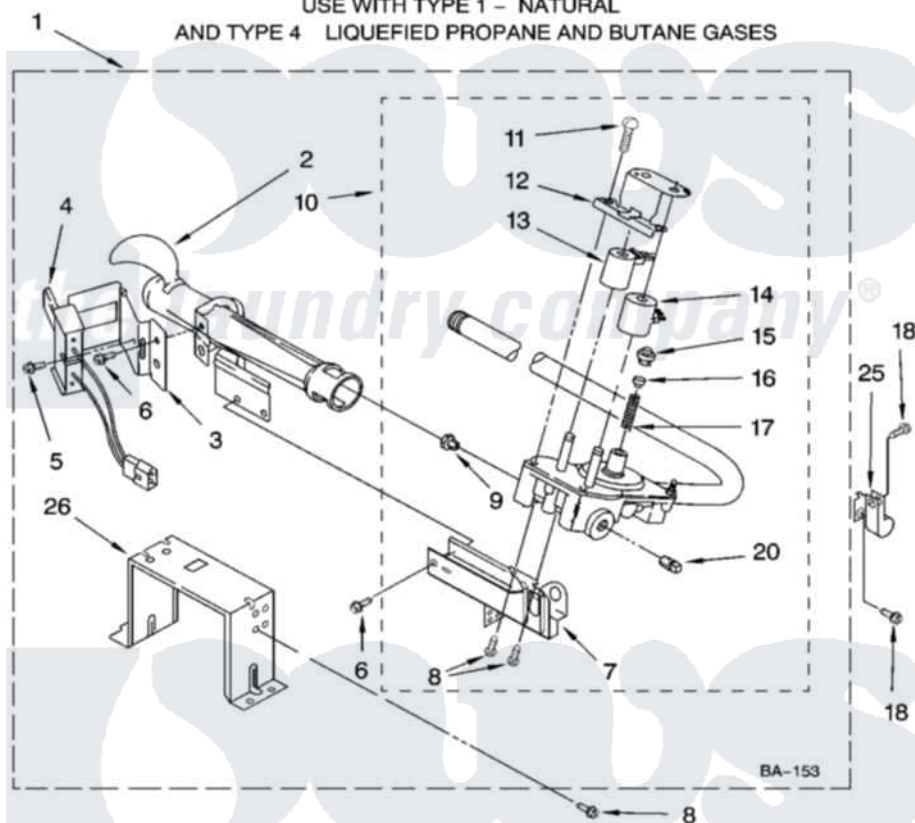

Whirlpool LGQ8621PG2 04 - 8576353 BURNER ASSEMBLY, OPTIONAL PARTS (NOT INCLUDED)

8576353 BURNER ASSEMBLY

For Models: LGQ8621PW2, LGQ8621PG2
(White/Grey) (Biscuit/Gold)

USE WITH TYPE 1 - NATURAL
AND TYPE 4 LIQUEFIED PROPANE AND BUTANE GASES

8180725

7

Whirlpool [Residential Whirlpool LGQ8621PG2 Dryer Parts](#) Parts Diagram 04 - 8576353 BURNER ASSEMBLY, OPTIONAL PARTS (NOT INCLUDED).
Click on the part number to view part

Item	Original Part Number	Replaced By	Status	Part Description
1	8576353	280119		Burner-Gas
2	688617	693140		Burner
3	694298			Bracket, Ignitor
4	686590	279311		Ignitor
5	3393909			Screw, 8-32 X 7/8
6	343641	681414		Screw, 10AB X 1/2
7	3389871		Not Available	Base, Burner
8	3387057			Screw, 10-16 X 1/2 Orifice, Burner
9	15418			Orifice, Burner Type 1
"	15422		Not Available	ORIFICE, BURNER (TYPE 4) (BUTANE)
"	234867	229742		Orifice, Burner
10	8281914	279923		NAT Gas
11	694421			Screw, Bracket Mounting