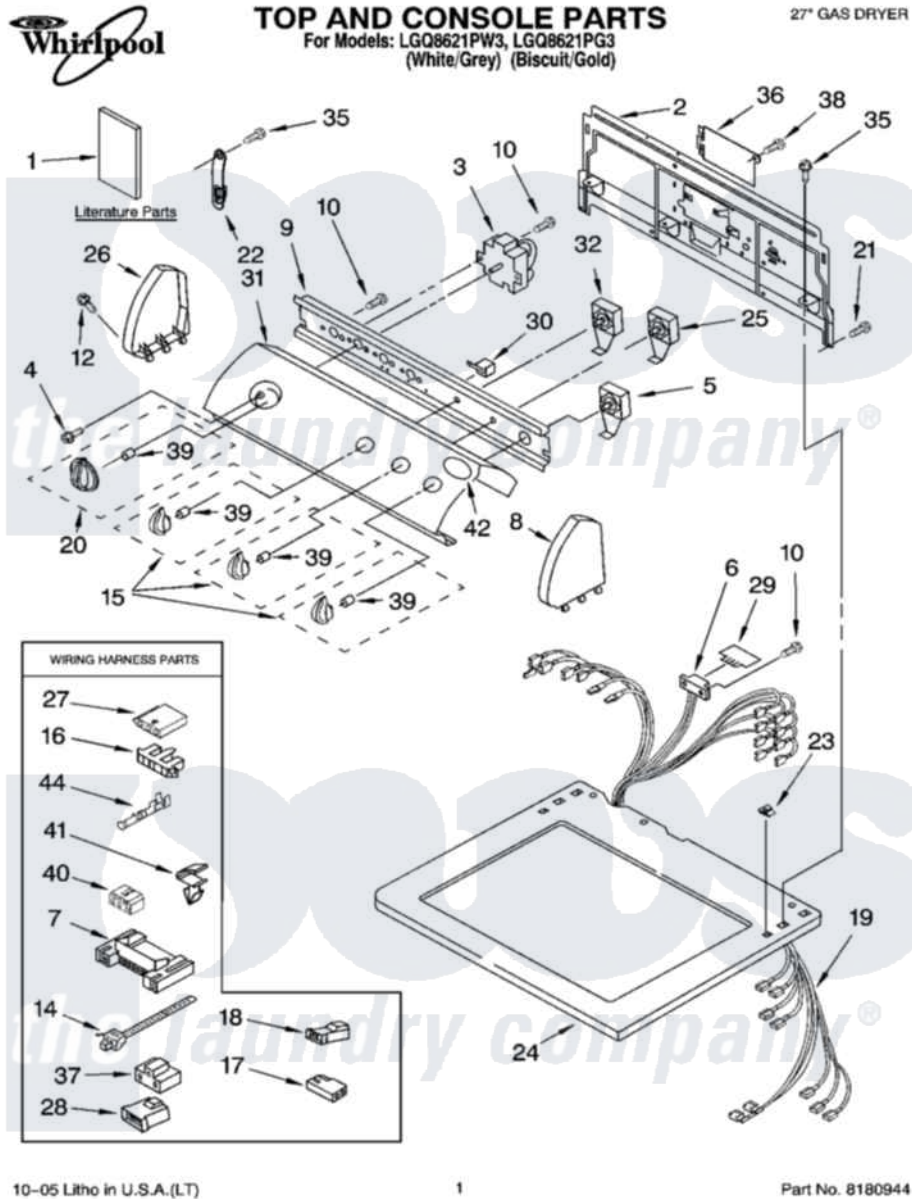

Whirlpool LGQ8621PG3 01 - TOP AND CONSOLE PARTS

10-05 Litho in U.S.A.(LT)

1

Part No. 8180944

Whirlpool [Residential Whirlpool LGQ8621PG3 Dryer Parts](#) Parts Diagram 01 - TOP AND CONSOLE PARTS
 Click on the part number to view part

Item	Original Part Number	Replaced By	Status	Part Description
1	8565618		Not Available	Wiring Diagram
"	8578190		Not Available	Guide, Use & Care
"	8533770		Not Available	Sheet, Cycle Feature
"	8557498		Not Available	Instructions, Installation
"	N/A		Not Available	Following May Be Purchased DO-IT-YOURSELF REPAIR MANUALS
"	677818		Not Available	Manual, Do-It- Yourself Repair (Dryer)
2	8317305	285909		Panel-Rear
3	8566184			Timer Assembly
4	8533951	3400859		Screw, Grounding
5	3398095			Switch, Push-To-Start
6	3391885			Connector, Edge
7	3395683			Receptacle, Multi-Terminal
8	8271359	279962		Endcap
"	8271362	279965		Endcap

9	8544897		Bracket, Control
10	8533971	90767	Screw, 8A X 3/8 HeX Washer Head Tapping
12	388326		Screw, 8-18 X 1.25
14	3391018		Tie Cable
15	8544937		Knob, Control
"	8544938		Knob, Control
16	3397269		Connector, Timer
17	717252		Receptacle, Terminal
18	3403499		Connector, 2-Postion
19	8530008		Harness, Wiring
20	8544957		Timer Knob Assembly
"	8544958		Timer Knob Assembly
21	693995		Screw, Hex Head
22	8568314		Strap, Console
23	357213		Nut, Push-In
24	8271399	3979278	Top
"	8271401	3979279	Top
25	3405156		Switch, Rotary
26	8271365	279962	Endcap
"	8271368	279965	Endcap
27	3936144		Do-It-Yourself Repair Manuals
28	3403498		Connector, 3-Position
29	8558178		Control, Electronic
30	694419		Mini-Buzzer
31	8546005		Panel, Control
"	8546006		Panel, Control
32	8530169		Switch, Temperature
35	3390647	488729	Screw
36	8317340		Cover, Terminal Block
37	3401144		Connector
38	3390814	90767	Screw, 8A X 3/8 HeX Washer Head Tapping
39	8536939		Clip, Knob
40	3347243		Block, Disconnect
41	3394427		Clip-Harness
42	3400985		Medallion
44	94614		Terminal