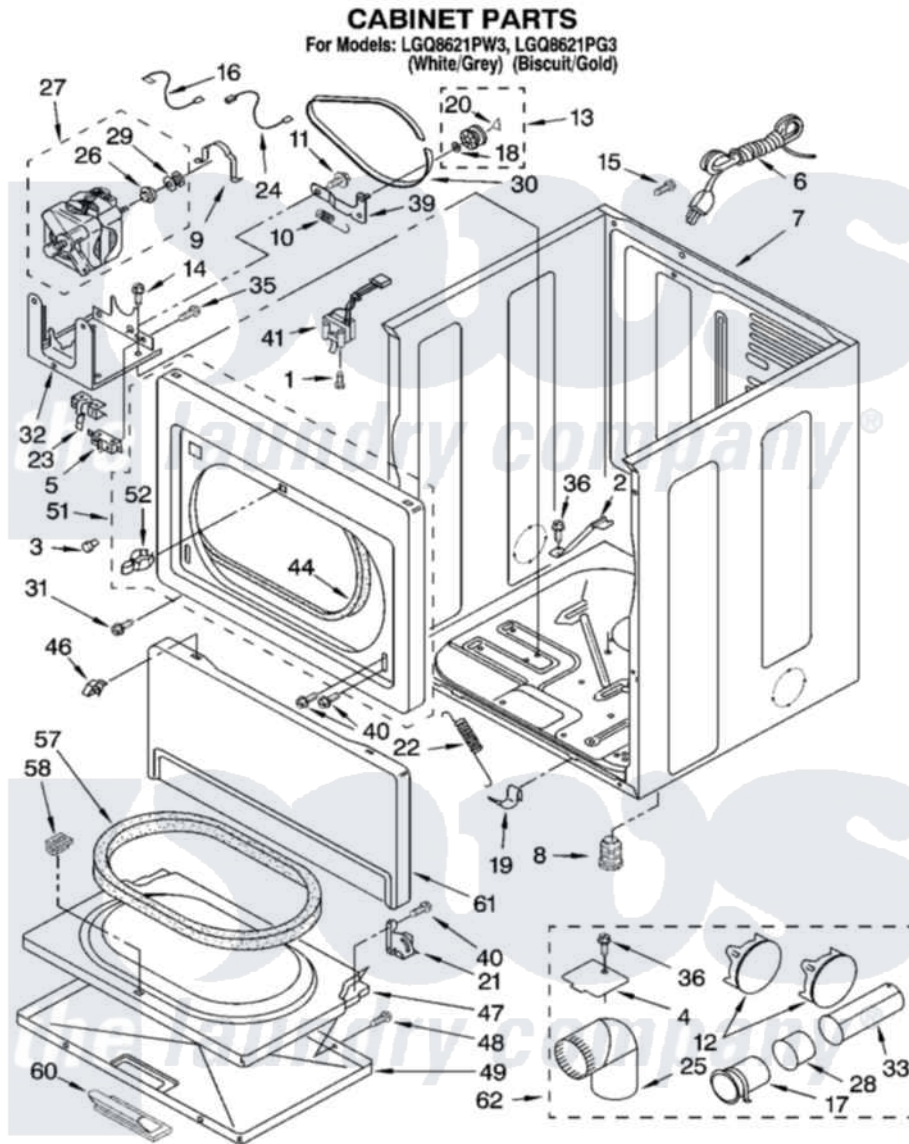

Whirlpool LGQ8621PG3 02 - CABINET PARTS

8180944

3

Whirlpool [Residential Whirlpool LGQ8621PG3 Dryer Parts](#) Parts Diagram 02 - CABINET PARTS

[Click on the part number to view part](#)

Item	Original Part Number	Replaced By	Status	Part Description
1	697773	3395530		Screw
2	8529757			Bracket, Burner
3	693152			Bumper, Console
4	3394331			Plate Cover
5	3394881	279782		Switch-Lid
6	344020	3401402		Cord, Power
7	8310656			Cabinet
"	8310659		Not Available	Cabinet (Biscuit)
8	3392100	49621		Feet-Leveling
"	279810			Foot-Optional
9	660658			Clamp, Motor Mounting 343481 685441
10	3387374			Spring, Idler
11	3389420			Retainer-Idler 1/4-20 X 1/16
12	697750	W10470674		Dryer Exhaust Kit
"	3388311			Plug, Multivent
13	3388672	279640		Pulley-ldr

14	3390663	681414	Screw, 10AB X 1/2
15	697776	4331106	Screw, No.10-32 X 7/16
16	3398948		Wire, Jumper
17	3395532		Exhaust Pipe And Bracket
18	233520		Washer, Thrust
19	297092		Clip
20	690997		Washer, Thrust
21	3387560		Hinge, Door
"	3387559		Hinge, Door
22	3387565		Spring, Door
23	8066120		Lever, Door Switch
24	3394081		Wire, Broken Belt Switch
25	49026		4" - 90° Elbow
26	3393657		Restrainer, Belt
27	8538263	279787	Motor-Drve
28	3395534		Exhaust Pipe
29	3389729		Pulley, Motor
30	3387610	661570	Belt
31	8281212	W10080800	Screw, 8-18 X 3/8
32	3387118		Bracket, Motor
33	3395535	8563749	Exhaust Pipe
35	98129		Screw, 6-20 X 1 1/16
36	693995		Screw, Hex Head
39	3388674	W10118756	Idler Bracket
40	3357011	308685	Side Trim)
41	3406107		Door Switch Assembly
44	3387242		Seal, Front Panel
46	3388229		Retainer, Toe Panel
47	697655	280079	Door
48	694091		Trim, Side Right Hand
49	697221		Door, Front
"	3977763		Door, Front
51	697227	279659	Panel
"	3977761	279935	Panel
52	696144	279570	Latch
57	3390736	3390732	Seal-Door
58	690081	279570	Latch
60	690270	348721	Handle
"	3977242		Handle, Door
61	697215	3406797	Toe Panel
"	3977764	8526025	Toe Panel
62	279818	W10470674	Dryer Exhaust Kit
"	279925	W10470674	Dryer Exhaust Kit